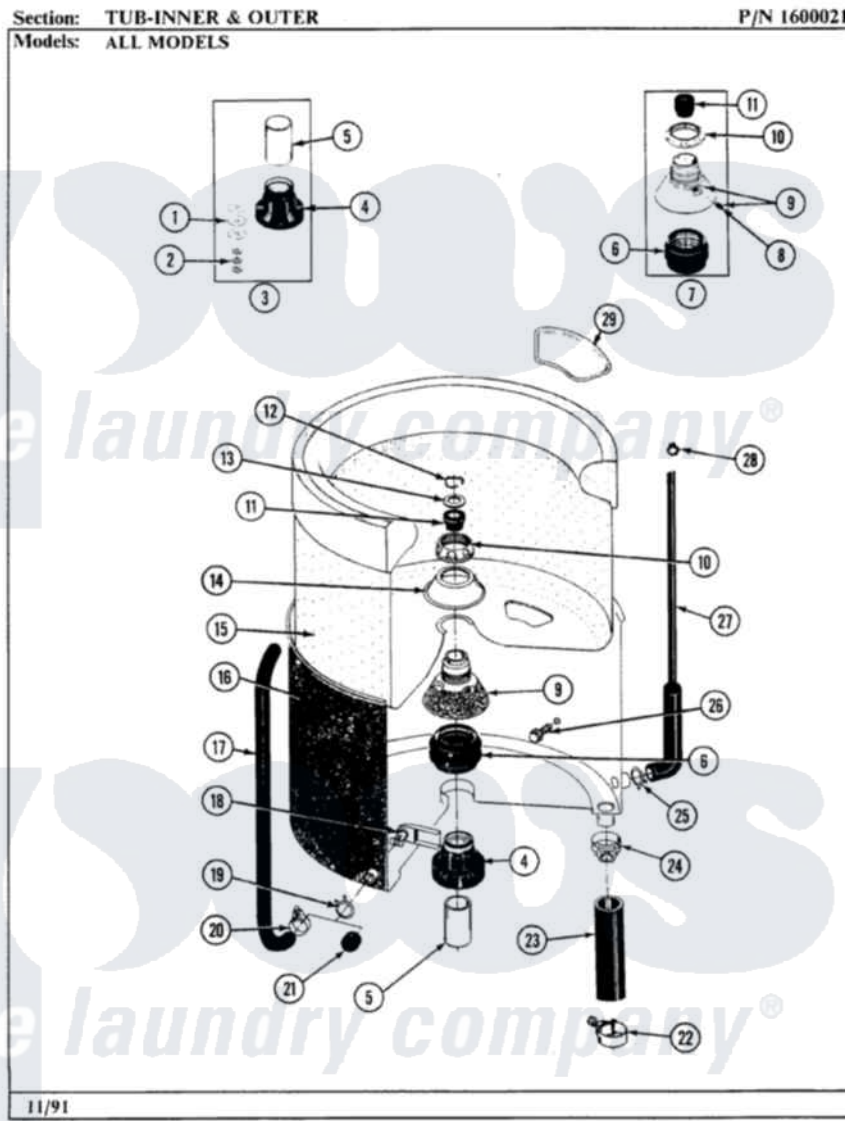

# Maytag GA190 09 - TUB-INNER & OUTER

20

Maytag Residential Maytag GA190 Washer Parts Parts Diagram 09 - TUB-INNER & OUTER  
Click on the part number to view part

Item	Original Part Number	Replaced By	Status	Part Description
1	<a href="#">211100</a>			Washer, Outer Tub
2	<a href="#">Y054867</a>			Washer, Lock
3	204013	<a href="#">6-2040130</a>		Tub Bearin
4	200824	<a href="#">6-2040130</a>		Tub Bearin
5	<a href="#">211130</a>			Bearing Liner, Tub Bearing
6	201537	<a href="#">6-2095720</a>		Mounting S
7	204012	<a href="#">6-2095720</a>		Mounting S
8	211618	<a href="#">22001423</a>		Set Screw, Mounting Stem
9	202521	<a href="#">6-2095720</a>		Mounting S
10	211047	<a href="#">6-2110472</a>		Nut- Clamp
11	Y0A4298	<a href="#">6-0A57420</a>		Seal- Agitator
12	<a href="#">Y015667</a>			Retaining Ring
13	<a href="#">Y015666</a>			Washer, Retaining -
14	<a href="#">211210</a>			Washer, Clamping Nut
15	201523		Not Available	INNER TUB
16	205486		Not Available	PART NOT USED

17	<a href="#">214495</a>		Tube, Inlet To Tub
18	<a href="#">214434</a>		Spout, Deflector
19	214739	<a href="#">596669</a>	Clamp, Manifold
20	205161	<a href="#">489503</a>	Clamp
21	<a href="#">214725</a>		Cap For Spout-Outer Tub
22	200461	<a href="#">285655</a>	Clamp, Hose
23	<a href="#">Y212989</a>		Hose, Outer Tub To Pump
24	200900	<a href="#">616099</a>	Clamp
25	<a href="#">211641</a>		Clamp, 1-1/16"
26	200744	<a href="#">W10175939</a>	Bolt
"	205254	<a href="#">W10175938</a>	Bolt
27	212942	<a href="#">22001619</a>	Tube, Water Level Switch
28	410296	<a href="#">596669</a>	Clamp, Manifold