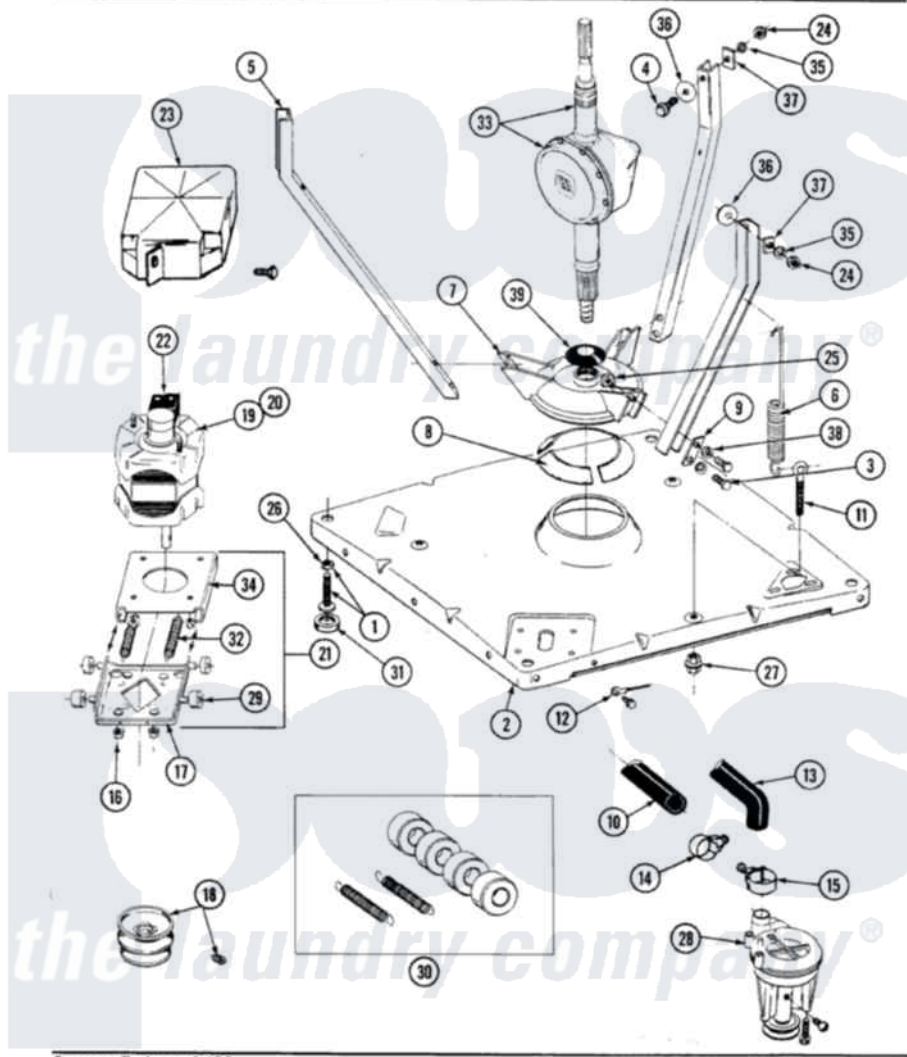

Maytag GA1910 01 - BASE, PUMP, MOTOR & COMPONENTS

SECTION: BASE, PUMP, MOTOR & COMPONENTS
 MODEL: ALL MODELS

Issue Date: 6/90

40

Maytag Residential Maytag GA1910 Washer Parts Parts Diagram 01 - BASE, PUMP, MOTOR & COMPONENTS
 Click on the part number to view part

Item	Original Part Number	Replaced By	Status	Part Description
1	Y302699	22003428		Leg, Adjustable
2	203274			Base With Damper Pads
3	Y015627			Screw- Hex
4	205254	W10175938		Bolt
"	200744	W10175939		Bolt
5	213100		Not Available	PART NOT USED
6	213054			Centering Spring - 3 Used
7	203725			Damper W/Bolt And Clip
8	203956			Damper Pad Kit
9	213073			Washer, Double Brace
10	214767	22001448		Hose, Pump
11	213120	216416		Bolt, Eye/Centering Spring
12	210186	3370225		Screw
"	204807			Ground Wire, Supp. Plte To Top Cover
13	Y212989			Hose, Outer Tub To Pump
14	200461	285655		Clamp, Hose