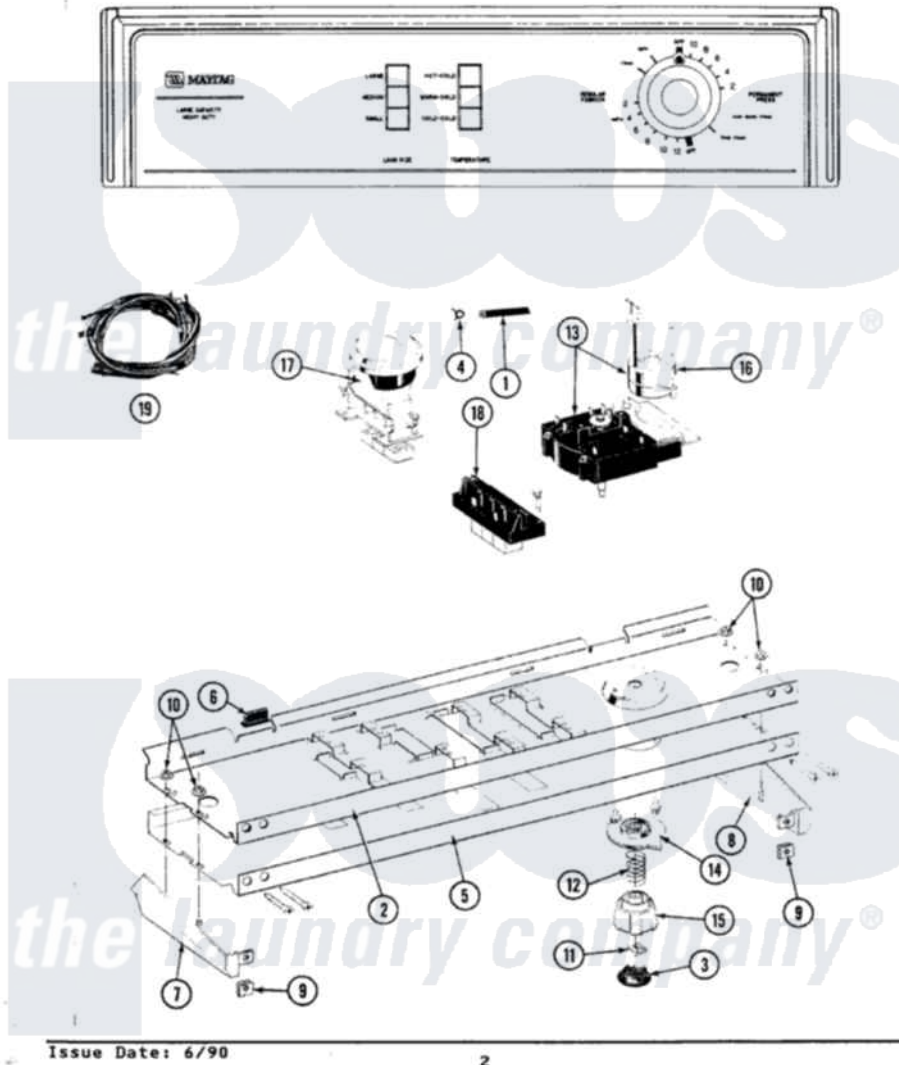

Maytag GA1910 04 - CONTROL PANEL

SECTION: CONTROL PANEL
MODEL: A1910

Maytag Residential Maytag GA1910 Washer Parts Parts Diagram 04 - CONTROL PANEL
Click on the part number to view part

Item	Original Part Number	Replaced By	Status	Part Description
1	212942	22001619		Tube, Water Level Switch
2	214818			Back Up Plate
"	210932			Screw, No.8 X 9/16 Ctsk Note: Screw, Inlet Duct
3	215821		Not Available	CAP, KNOB
4	410296	596669		Clamp, Manifold
5	207408		Not Available	CONTROL PANEL
"	210932			Screw, No.8 X 9/16 Ctsk Note: Screw, Inlet Duct
6	214897			Pad, Control Panel
7	207215		Not Available	END CAP LH
8	207216		Not Available	END CAP RH
9	214894			Fastener, End Cap
10	214872			Palnut, End Cap Note: Nut, Lamp Holder
11	211605			Bezel, Timer Dial
12	211065			Spring, Index Wheel

13	213966	3400014	Screw
"	207379		Timer
14	215827	Not Available	TIMER DIAL SKIRT
15	215828		Knob, Timer
16	205033	22205033	Motor- Tim
17	207363	Not Available	3 LEVEL PRESSURE SWITCH
"	211168	W10139210	Screw, 8-18 X 5/16
18	213117	67006908	Screw, Ice Rack
"	207368	Not Available	TEMP CONTROL SWITCH - 3 BUTTON
19	207383		Wire Harness