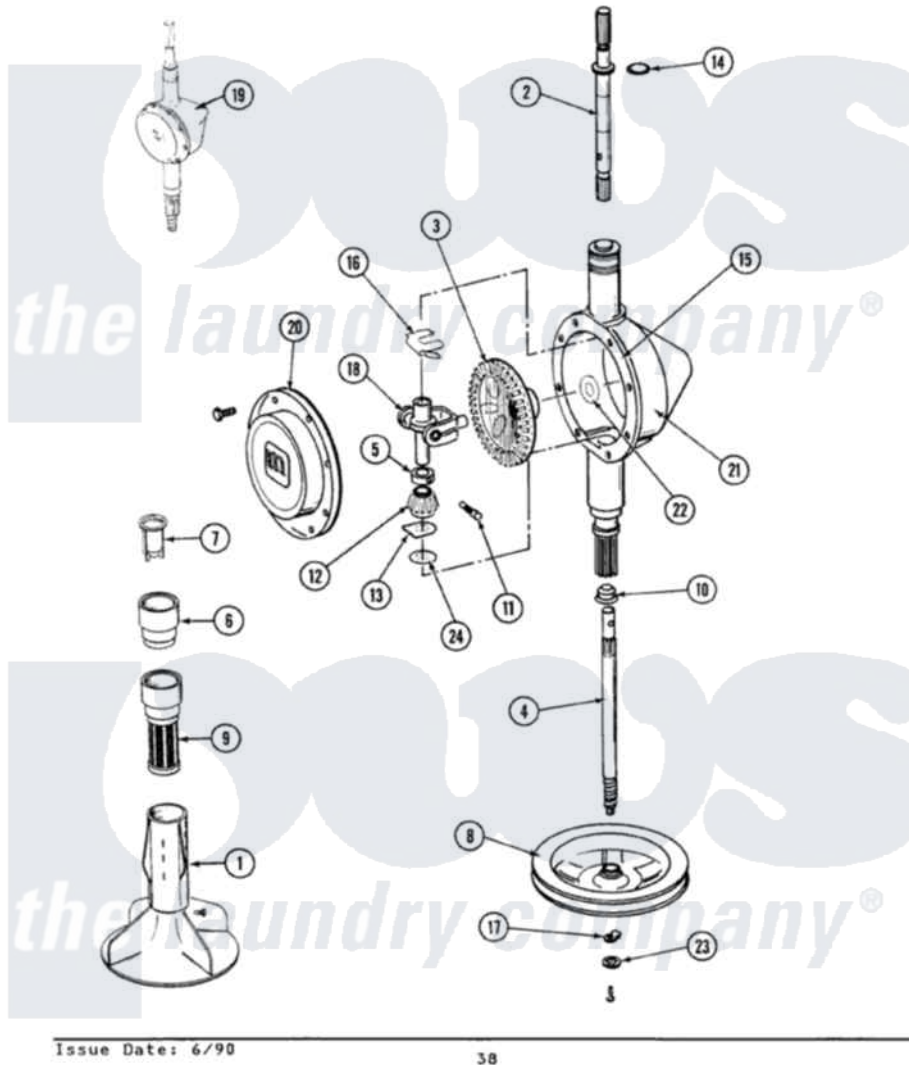

Maytag GA1910 05 - ORBITAL TRANSMISSION

SECTION: ORBITAL TRANSMISSION
MODEL: ALL MODELS

Issue Date: 6/90

38

Maytag Residential Maytag GA1910 Washer Parts Parts Diagram 05 - ORBITAL TRANSMISSION
Click on the part number to view part

Item	Original Part Number	Replaced By	Status	Part Description
1	206478		Not Available	SCREW & WASHER FOR AGITATOR
"	207538			Agitator W/Lock Screw
2	207153	6-2097820		Kit- Shaft
3	206713	6-2067130		Gear- Beve
4	215411	12001451		Ctr Shaft W/Collar Andkeeper-Sha
5	215415		Not Available	COLLAR, LOWER
6	215721			Dispensing Cap
7	215733			Dispensing Cup
8	211059	6-2301530		Pulley
9	Y207427			Lint Filter Shallow
10	206602	207843		Lip Seal Repair Kit
11	Y206629			Pin, Collar
12	215401	W10221114		Pinion
13	215395			Plate, Clutch
14	210690			Seal, Rubber

15	Y058700	675652	Adhesive
16	215581		Spring, Agitator Shaft
17	211375	681582	Screw
"	211089		Lug, Stop Pulley
18	206685	6-2066850	Yoke
19	206708	6-2097790	Transmison
20	206628		Cover, Transmission
"	215417	Not Available	SCREW, TRANSMISSION COVER
21	206625	6-2097790	Transmison
22	215394		Washer, Bevel Gear
23	211090	22003555	Washer, Stop Lug
24	211483	6-2114830	Washer- SP