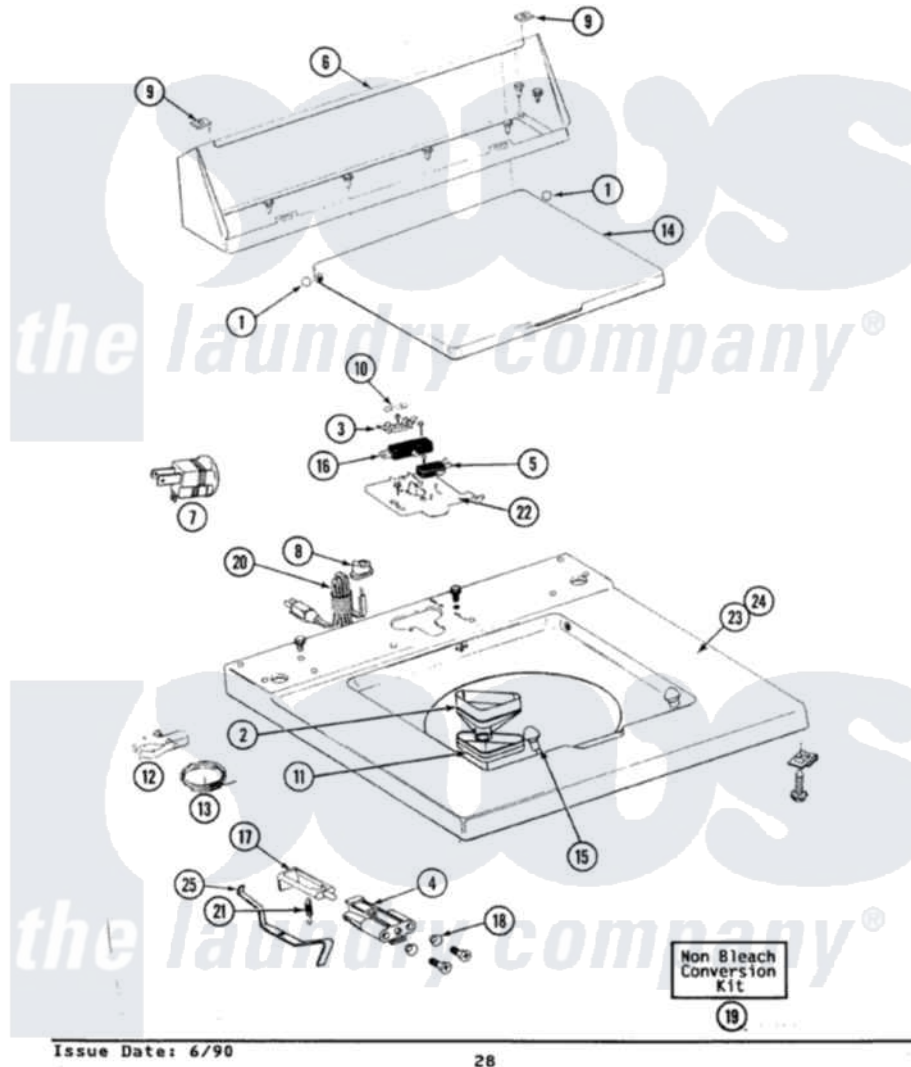

Maytag GA1910 06 - TOP COVER, CONSOLE & LID SWITCH

SECTION: TOP COVER, CONSOLE & LID SWITCH
 MODEL: ALL MODELS

Issue Date: 6/90

28

Maytag Residential Maytag GA1910 Washer Parts Parts Diagram 06 - TOP COVER, CONSOLE & LID SWITCH
 Click on the part number to view part

Item	Original Part Number	Replaced By	Status	Part Description
1	211726			Hinge, Ball Lid
2	215248	215577		Bleach Inlet White
3	215705	Y311711		Screw, Fuse Block
"	207167			Block, Fuse
4	216256		Not Available	BRACKET, UNBALANCE
"	910182	25-7809		Screw, No.6-20 1/2 Flthd Torx
"	214279	204968		Plunger And Bracket Assembly--W
5	912012	3400409		Screw
"	207166			Switch, Check
6	205635M		Not Available	CONSOLE (HVST WHEAT)
"	211294	90767		Screw, 8A X 3/8 HeX Washer Head Tapping
"	Y313559			Screw
7	Y201808			Converter
8	211881			Grommet, Cord Part Not Used-Gas Models Only

9	215075		Fastener, Control Panel To Console
10	207168	22001682	Switch Assembly, Lid W/4amp Fuse
11	214436		Gasket
12	301548		Clamp, Ground Wire
13	311155		Ground Wire And Clamp
14	212073M	Not Available	LID-HARVEST WHEAT
15	212716		Bumper, Lid
16	205415	279347	Switch-Lid
"	213501		Screw, No.6-20 X 1-1/8 Inch
17	215700	Not Available	LID SWITCH PLUNGER
"	208591	Not Available	KIT, PLUNGER & BRACKET
18	211500		Washer, Bracket To Top Cover
19	205997		Non-Bleach Conversion Kit
20	204590		Cord, Power
"	210186	3370225	Screw
21	213720		Spring, Lid Switch
22	207159	489355	Screw, 8 X 1/2
"	Y215699	22001678	Bracket, Switch And Fuse
23	204445		Screw And Fastener Assembly
"	207170M	Not Available	TOP COVER ASSY HVT WHEAT
"	210186	3370225	Screw
24	207172M	Not Available	TOP COVER ASSY HVT WHEAT
25	215704		Lever, Unbalance