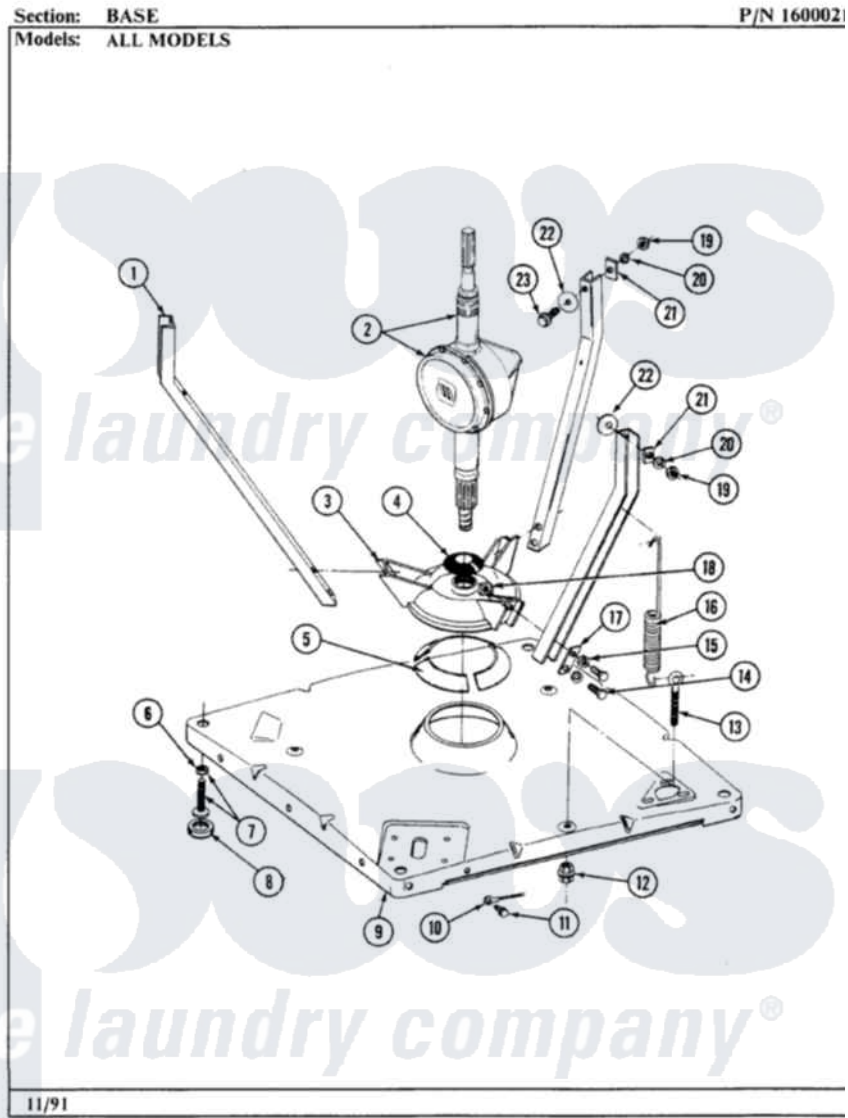

Maytag GA211 01 - BASE

26

Maytag [Residential Maytag GA211 Washer Parts](#) Parts Diagram 01 - BASE
 Click on the part number to view part

Item	Original Part Number	Replaced By	Status	Part Description
1	213100		Not Available	PART NOT USED
2	206708	6-2097790		Transmison
3	203725			Damper W/Bolt And Clip
4	211028	22001586		Deflector, Water
5	203956			Damper Pad Kit
6	210385			Lock Nut For Adjustable Leg
7	Y302699	22003428		Leg, Adjustable
8	210684			Foot, Adjustable Leg
9	203274			Base With Damper Pads
10	204807			Ground Wire, Supp. Plte To Top Cover
11	210186	3370225		Screw
12	211949			Nut, Adjustment Eyebolt
13	213120	216416		Bolt, Eye/Centering Spring
14	Y015627			Screw- Hex
15	911852	486009		Lockwasher
16	213054			Centering Spring - 3 Used

17	213073		Washer, Double Brace
18	Y052785		Nut, Brace To Damper
19	Y052734		Nut, Carrage Bolts And Bracket
20	Y054867		Washer, Lock
21	212979	Not Available	WASHER, TUB BRACE
22	211100		Washer, Outer Tub
23	200744	W10175939	Bolt
"	205254	W10175938	Bolt