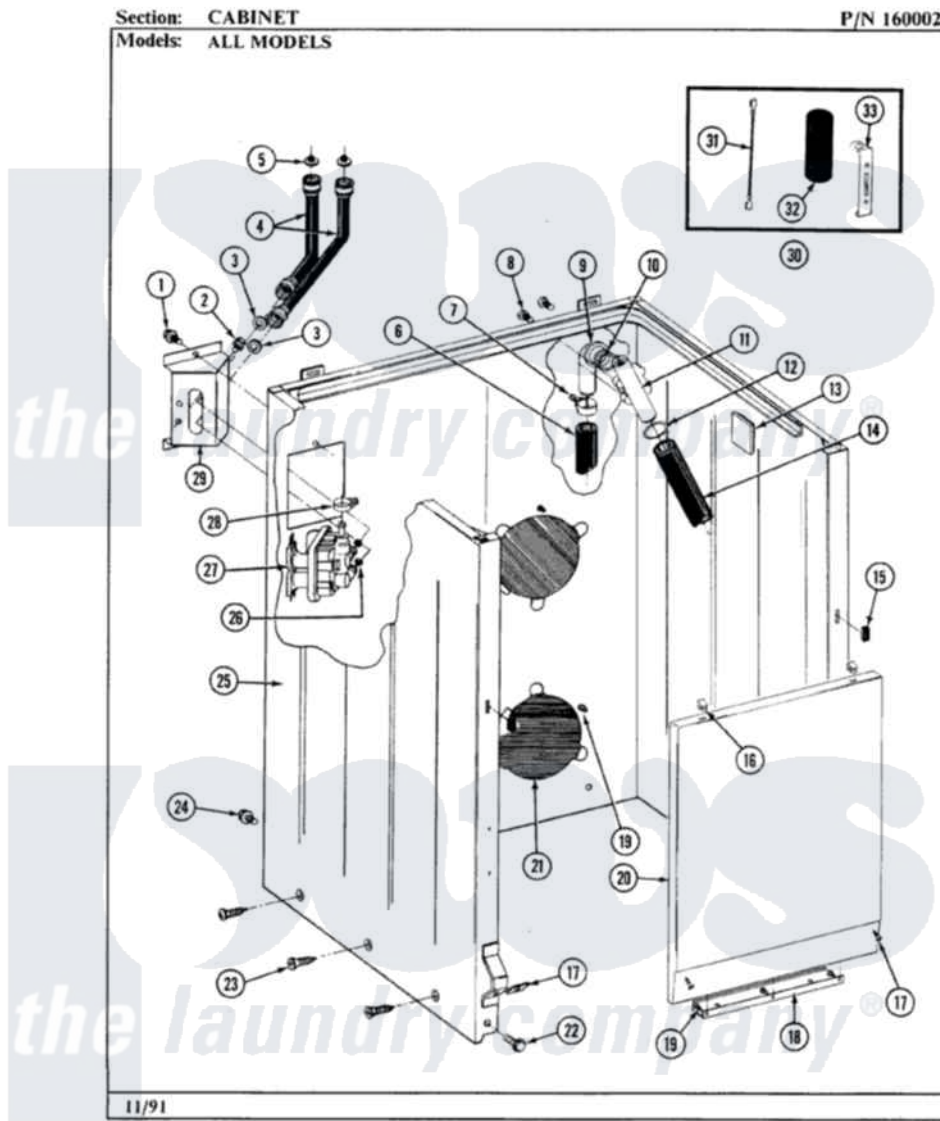

Maytag GA211 02 - CABINET

16

Maytag [Residential Maytag GA211 Washer Parts](#) Parts Diagram 02 - CABINET
Click on the part number to view part

Item	Original Part Number	Replaced By	Status	Part Description
1	212276	W10116760		Screw
2	Y313561			Screw---NA
3	Y013783			Washer, Inlet Hose
4	202860			Inlet Hose Assembly
5	200961	12001413		Strainer And Washer Kit
6	215279	22003410		Hose, Drain
7	200461	285655		Clamp, Hose
8	Y014874			Screw, Idler Arm And Sleeve
9	214764	208847		Elbow
10	214765			Gasket, Siphon Break
11	206638			Siphon Break
12	200461	285655		Clamp, Hose
13	215058			Pad, Cabinet Bumper
14	214767	22001448		Hose, Pump
15	214376	22002331		Spacer, Front Panel
16	212982	22001650		Fastener, Spring

17	204439		Screw And Fstner Assembly
18	213846		Guard, Belt
19	211294	90767	Screw, 8A X 3/8 HeX Washer Head Tapping
20	212998M		Not Available
			FRONT PANEL-HARVEST WHEAT
21	211878		Not Available
			PLATE, ACCESS
22	213122	27001200	Screw
23	213007		Xfor Cabinet See Cabinet, Back
24	213121	3400111	Screw, 12-14 X 5/8
25	203319M		Not Available
			CABINET-HARVEST WHEAT
26	214337	96160	Screen
27	205613		Water Valve
28	201575		Clamp, Hose
29	214812	22002361	Bracket, Water Valve
30	206103		Capacitor Kit
31	203237		No.17 Wire With Terminal
32	Y200832		Capacitor
33	211149		Clip, Capacitor