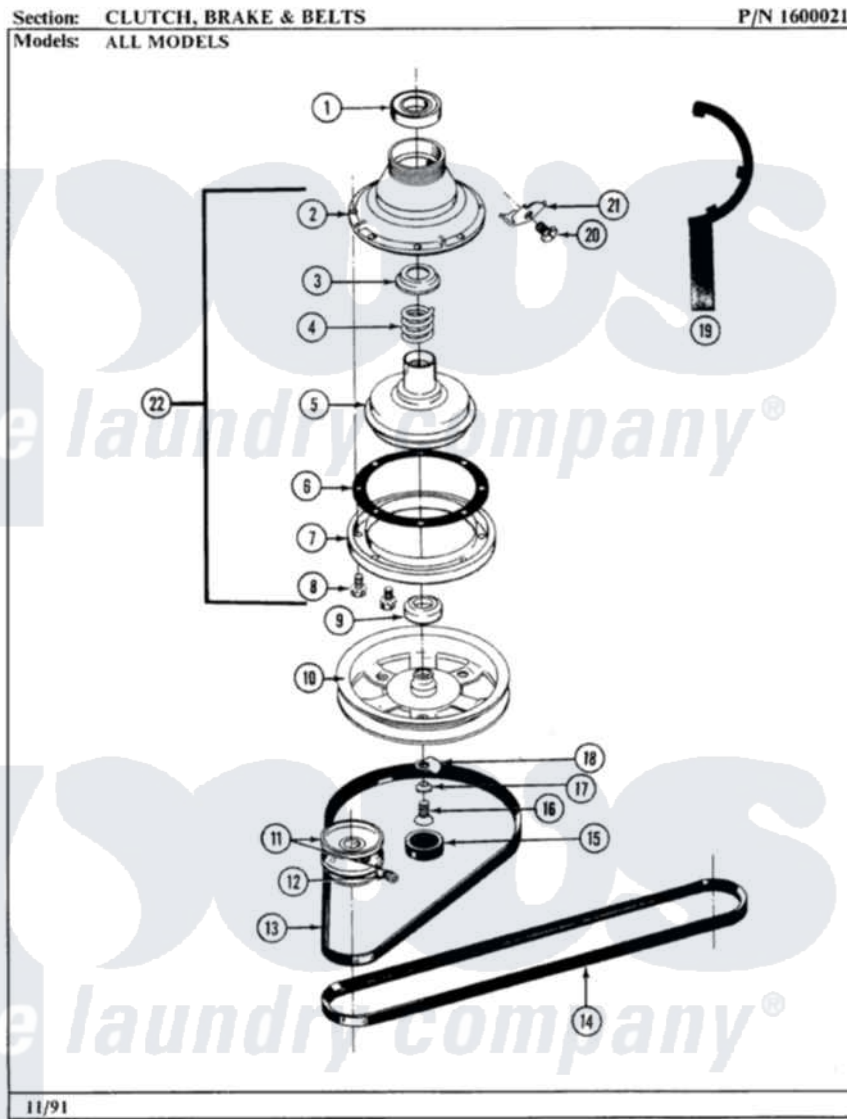

Maytag GA211 03 - CLUTCH, BRAKE & BELTS

30

Maytag Residential Maytag GA211 Washer Parts Parts Diagram 03 - CLUTCH, BRAKE & BELTS
 Click on the part number to view part

Item	Original Part Number	Replaced By	Status	Part Description
1	Y200720	22003441		Bearing, Rear
2	211045	6-2011900		Brake Asse
3	211039	6-2011900		Brake Asse
4	211041	6-2011900		Brake Asse
5	201126	6-2011900		Brake Asse
6	211042	6-2011900		Brake Asse
7	211043	6-2011900		Brake Asse
8	211000			SCREW, BRAKE DRUM (HEX HEAD)
9	200835			Bearing, Brake Rotor
10	211059	6-2301530		Pulley
11	200816	6-2008160		Pulley- MO
12	Y053241			Set Screw, Motor Pulley
13	211125			V Belt, Drive Pulley
14	211124			Part Not Used
15	211038		Not Available	CAP, OIL RETAINER
16	211375	681582		Screw

17	211090	22003555	Washer, Stop Lug
18	211089		Lug, Stop Pulley
19	Y038315	038315	Tool
20	213326		Bolt, Sems Retaining Clip
21	213325		Clip, Retaining
22	201190	6-2011900	Brake Asse