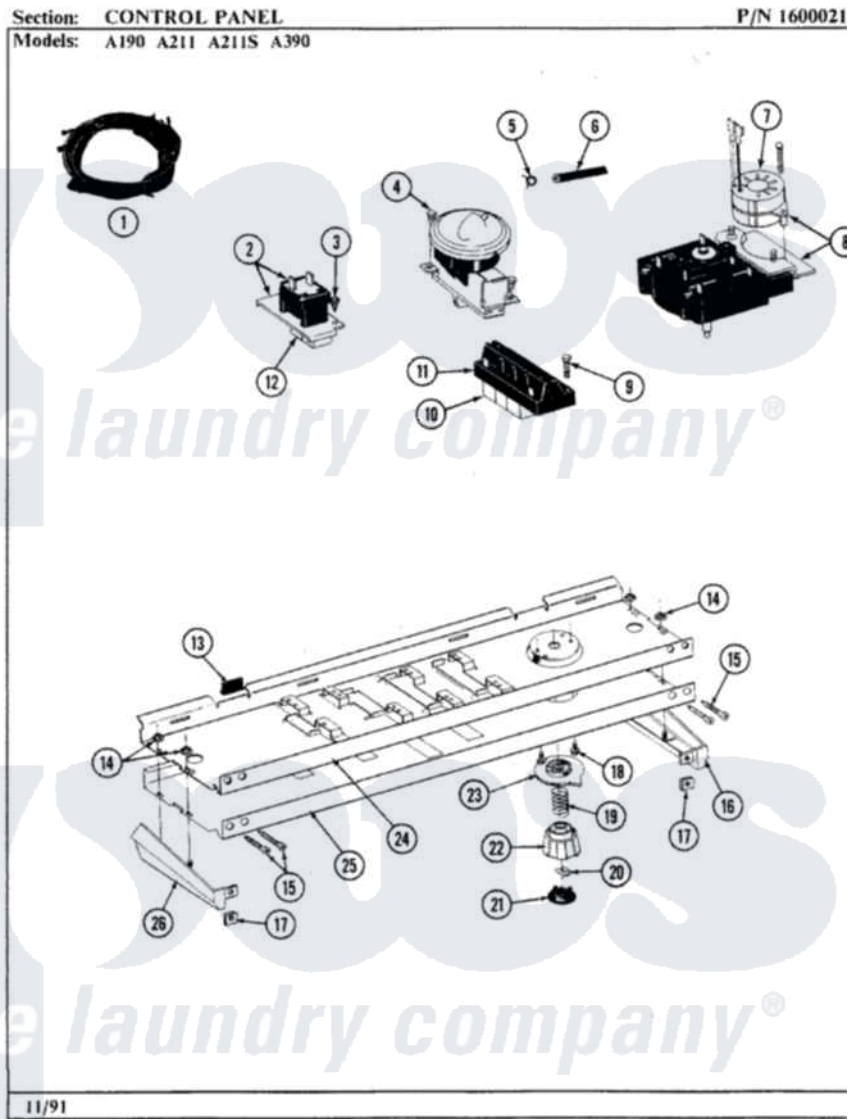

# Maytag GA211 04 - CONTROL PANEL

Maytag [Residential Maytag GA211 Washer Parts](#) Parts Diagram 04 - CONTROL PANEL  
 Click on the part number to view part

Item	Original Part Number	Replaced By	Status	Part Description
1	<a href="#">206231</a>			Wire Harness
3	211168	<a href="#">W10139210</a>		Screw, 8-18 X 5/16
4	206222		Not Available	INFINITE WATER LEVEL SWITCH
5	410296	<a href="#">596669</a>		Clamp, Manifold
6	212942	<a href="#">22001619</a>		Tube, Water Level Switch
7	205033	<a href="#">22205033</a>		Motor- Tim
8	<a href="#">206230</a>			Timer
9	213117	<a href="#">67006908</a>		Screw, Ice Rack
10	<a href="#">215211</a>			Button For Switch
11	<a href="#">206216</a>			Water Temperature Switch
13	<a href="#">214897</a>			Pad, Control Panel
14	<a href="#">214872</a>			Palnut, End Cap Note: Nut, Lamp Holder
15	<a href="#">210932</a>			Screw, No.8 X 9/16 Ctsk Note: Screw, Inlet Duct
16	<a href="#">214816</a>			End Cap F/Control Panel-RH

17	<a href="#">214894</a>		Fastener, End Cap
18	213966	<a href="#">3400014</a>	Screw
19	<a href="#">211065</a>		Spring, Index Wheel
20	<a href="#">211605</a>		Bezel, Timer Dial
21	215164	Not Available	CAP FOR KNOB
22	<a href="#">215162</a>		Timer Knob
23	215161	<a href="#">22001571</a>	Bezel, Timer Dial
24	<a href="#">214809</a>		Back Up Plate
25	206559	Not Available	CONTROL PANEL
26	<a href="#">214815</a>		End Cap F/Control Panel-LH