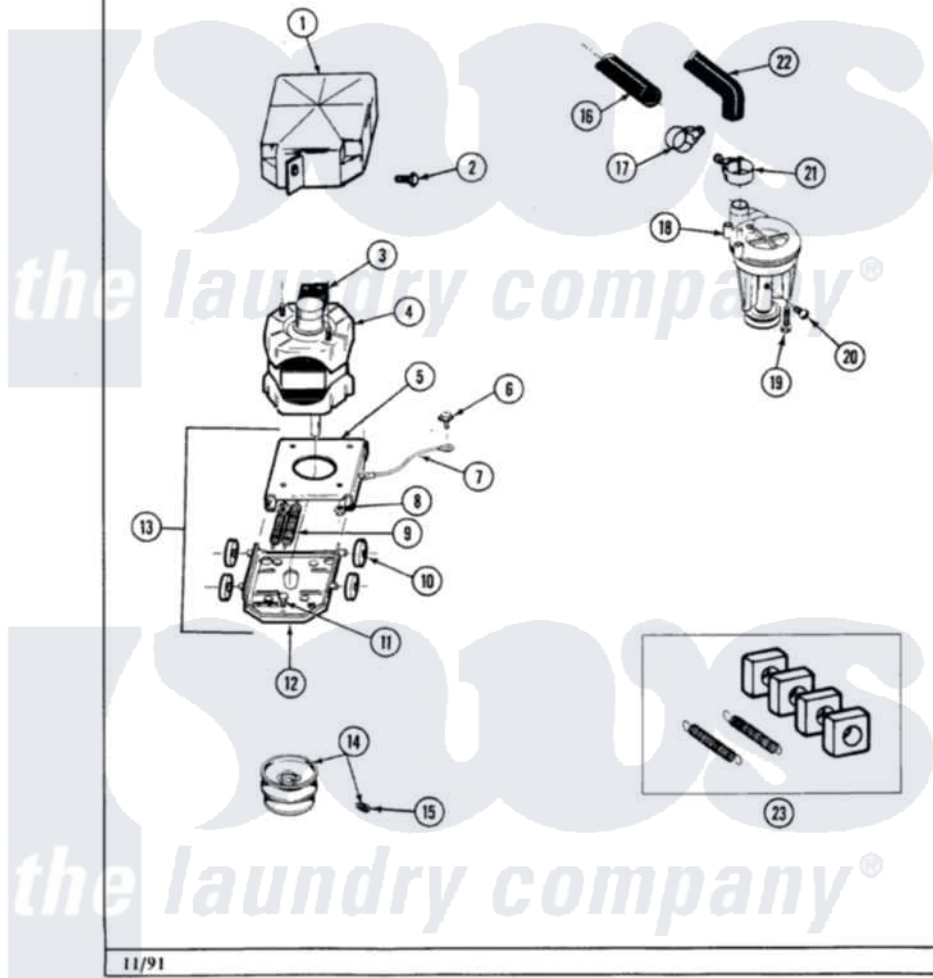

Maytag GA211 05 - MOTOR & PUMP ASSEMBLY

Section: MOTOR & PUMP ASSEMBLY

P/N 1600021

Models: ALL MODELS

11/91

28

Maytag Residential Maytag GA211 Washer Parts Parts Diagram 05 - MOTOR & PUMP ASSEMBLY

Click on the part number to view part

Item	Original Part Number	Replaced By	Status	Part Description
1	215098			Shield, Motor
2	213121	3400111		Screw, 12-14 X 5/8
3	205133		Not Available	(PROD. IDNo. 2-1664-8 & 2-5463)
"	206505		Not Available	PROD. No.201664-15, & No.205463-3.
"	205132		Not Available	SWITCH, MOTOR EXTERNAL START No.201664-14,205463-4 & 201800-4
4	201805	12002351		Motor-Drive
5	214956			Motor Mount Assembly
6	210186	3370225		Screw
7	901220			Ground Wire
8	Y311426	3400029		Nut, Adapter Plate
9	202718			Springs, Tension
10	204998	205000		Roller And Spring Kit 4+Spr
11	Y313561			Screw----NA
12	205908			Motor Mount Assembly

13	205999		Motor Mount Assembly
14	200816	6-2008160	Pulley- MO
15	Y053241		Set Screw, Motor Pulley
16	214767	22001448	Hose, Pump
17	200461	285655	Clamp, Hose
18	202203	6-2022030	Pump As Pa
19	211880		Screw, HeX Head No.10 X 1/2 Inc
20	Y015408	22003235	Screw, Bearing Insert
21	202574	3367052	Clamp, Hose
22	Y212989		Hose, Outer Tub To Pump
23	205000		Roller And Spring Kit 4+Spr