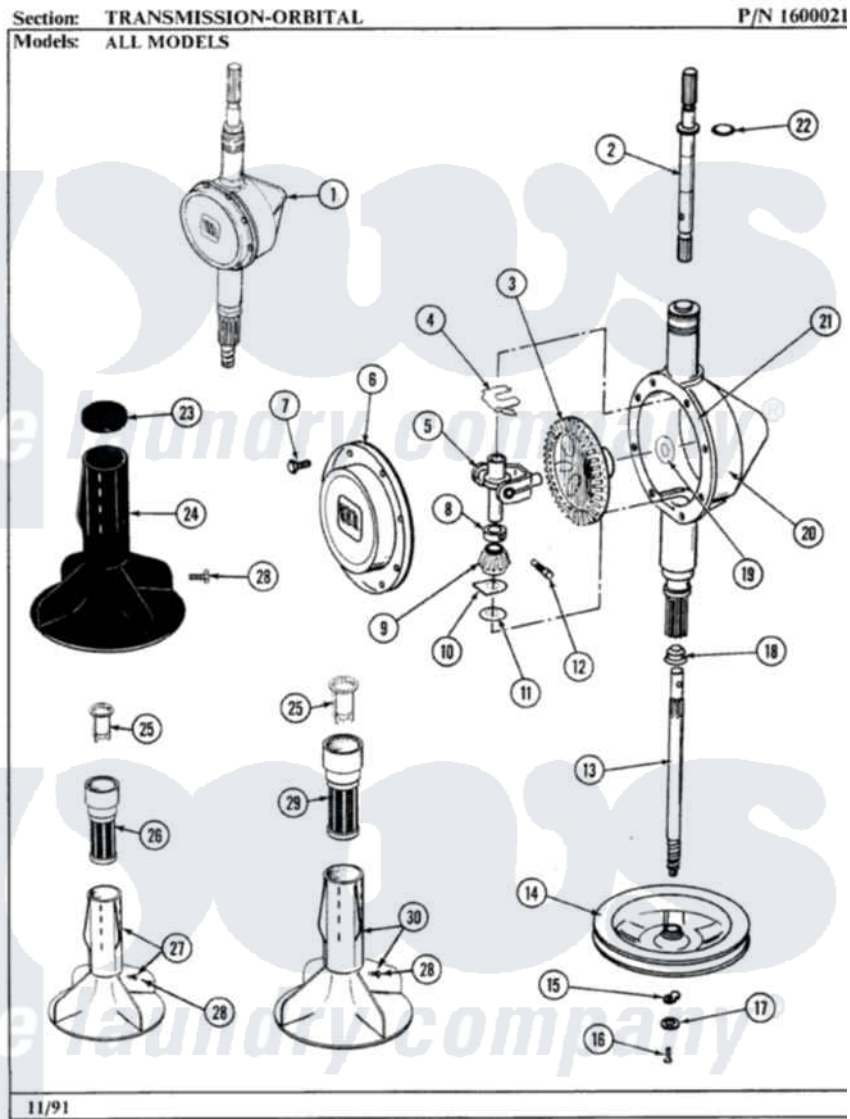

Maytag GA211 08 - TRANSMISSION-ORBITAL

24

Maytag Residential Maytag GA211 Washer Parts Parts Diagram 08 - TRANSMISSION-ORBITAL
Click on the part number to view part

Item	Original Part Number	Replaced By	Status	Part Description
1	206708	6-2097790		Transmison
2	207153	6-2097820		Kit- Shaft
3	206713	6-2067130		Gear- Beve
4	215581			Spring, Agitator Shaft
5	206685	6-2066850		Yoke
6	206628			Cover, Transmission
7	215417		Not Available	SCREW, TRANSMISSION COVER
8	215415		Not Available	COLLAR, LOWER
9	215401	W10221114		Pinion
10	215395			Plate, Clutch
11	211483	6-2114830		Washer- SP
12	Y206629			Pin, Collar
13	215411	12001451		Ctr Shaft W/Collar Andkeeper-Sha
14	211059	6-2301530		Pulley
15	211089			Lug, Stop Pulley

16	211375	681582	Screw
17	211090	22003555	Washer, Stop Lug
18	206602	207843	Lip Seal Repair Kit
19	215394		Washer, Bevel Gear
20	206625	6-2097790	Transmison
21	Y058700	675652	Adhesive
22	210690		Seal, Rubber
25	215733		Dispensing Cup
26	Y207427		Lint Filter Shallow
27	207538		Agitator W/Lock Screw
28	206478	Not Available	SCREW & WASHER FOR AGITATOR