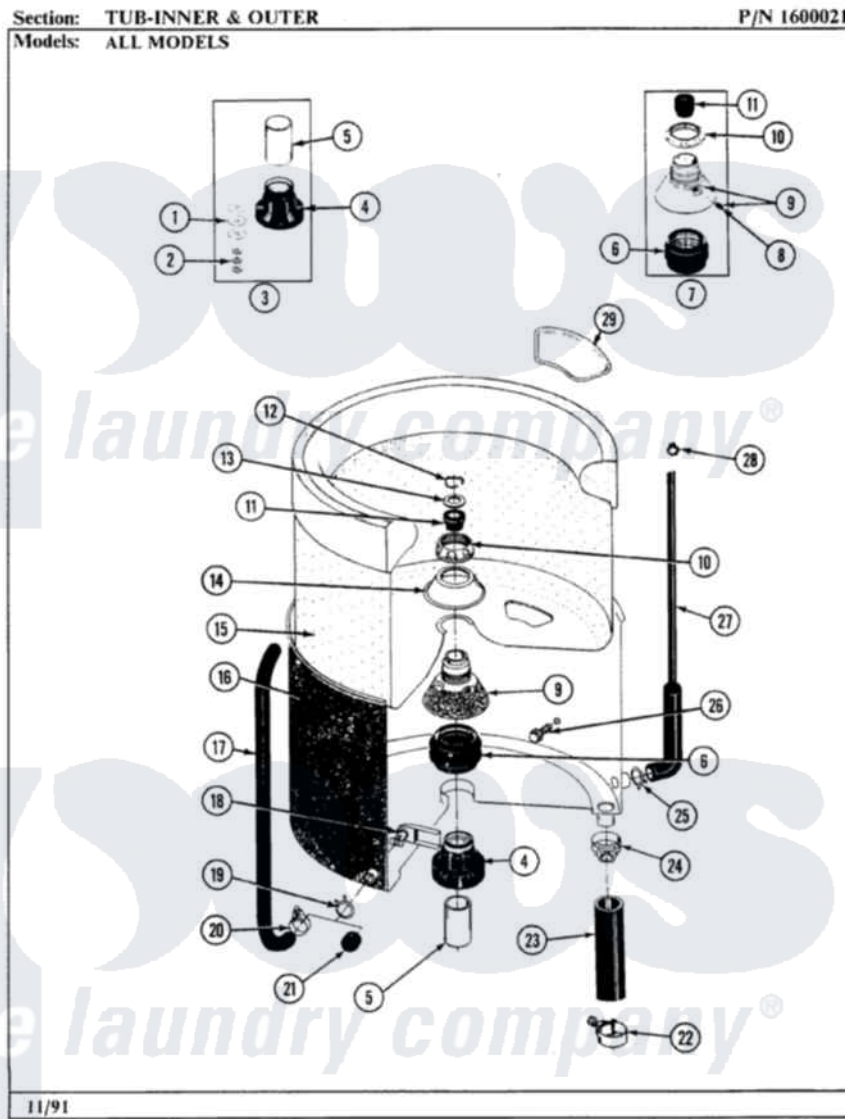

Maytag GA211 09 - TUB-INNER & OUTER

20

Maytag Residential Maytag GA211 Washer Parts Parts Diagram 09 - TUB-INNER & OUTER
 Click on the part number to view part

Item	Original Part Number	Replaced By	Status	Part Description
1	211100			Washer, Outer Tub
2	Y054867			Washer, Lock
3	204013	6-2040130		Tub Bearin
4	200824	6-2040130		Tub Bearin
5	211130			Bearing Liner, Tub Bearing
6	201537	6-2095720		Mounting S
7	204012	6-2095720		Mounting S
8	211618	22001423		Set Screw, Mounting Stem
9	202521	6-2095720		Mounting S
10	211047	6-2110472		Nut- Clamp
11	Y0A4298	6-0A57420		Seal- Agitator
12	Y015667			Retaining Ring
13	Y015666			Washer, Retaining -
14	211210			Washer, Clamping Nut
15	201523		Not Available	INNER TUB
16	205486		Not Available	PART NOT USED

18	214434		Spout, Deflector
19	214739	596669	Clamp, Manifold
20	205161	489503	Clamp
21	214725		Cap For Spout-Outer Tub
22	200461	285655	Clamp, Hose
23	Y212989		Hose, Outer Tub To Pump
24	200900	616099	Clamp
25	211641		Clamp, 1-1/16"
26	200744	W10175939	Bolt
"	205254	W10175938	Bolt
27	212942	22001619	Tube, Water Level Switch
28	410296	596669	Clamp, Manifold