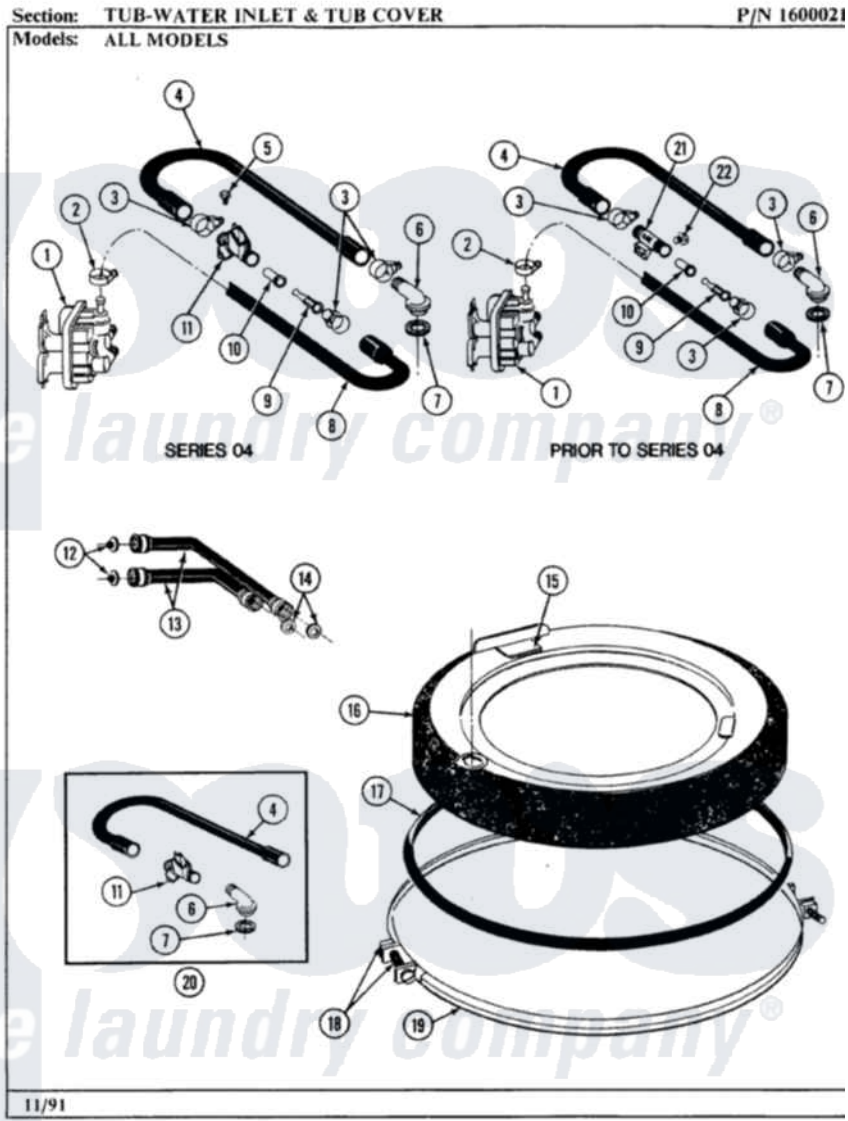

Maytag GA211 10 - TUB-WATER INLET & TUB COVER

Maytag Residential Maytag GA211 Washer Parts Parts Diagram 10 - TUB-WATER INLET & TUB COVER
 Click on the part number to view part

Item	Original Part Number	Replaced By	Status	Part Description
2	201575			Clamp, Hose
3	202515	596669		Clamp, Manifold
4	Y215234			Hose, Injector Fill
5	312620			Screw, Sems
6	215235			Tube, Injector
7	215233			Seal For Injector Tube
8	213013			Hose, Injector
9	213015			Nozzle, Injector
10	213016	216201		Nozzle
11	215447			Sleeve For Injector
12	200961	12001413		Strainer And Washer Kit
13	202860			Inlet Hose Assembly
14	Y013783			Washer, Inlet Hose
15	215232			Bumper, Unbalance
16	206380		Not Available	COVER, TUB
17	211232			Seal, Tub Cover

18	205529		Nut And Bolt Kit For Tub Clam
19	200846		Clamp - Tub Cover
20	206683	206680	Water Injector Assembly
21	213057	22213057	Sleeve- In
22	Y310632	1163839	Screw