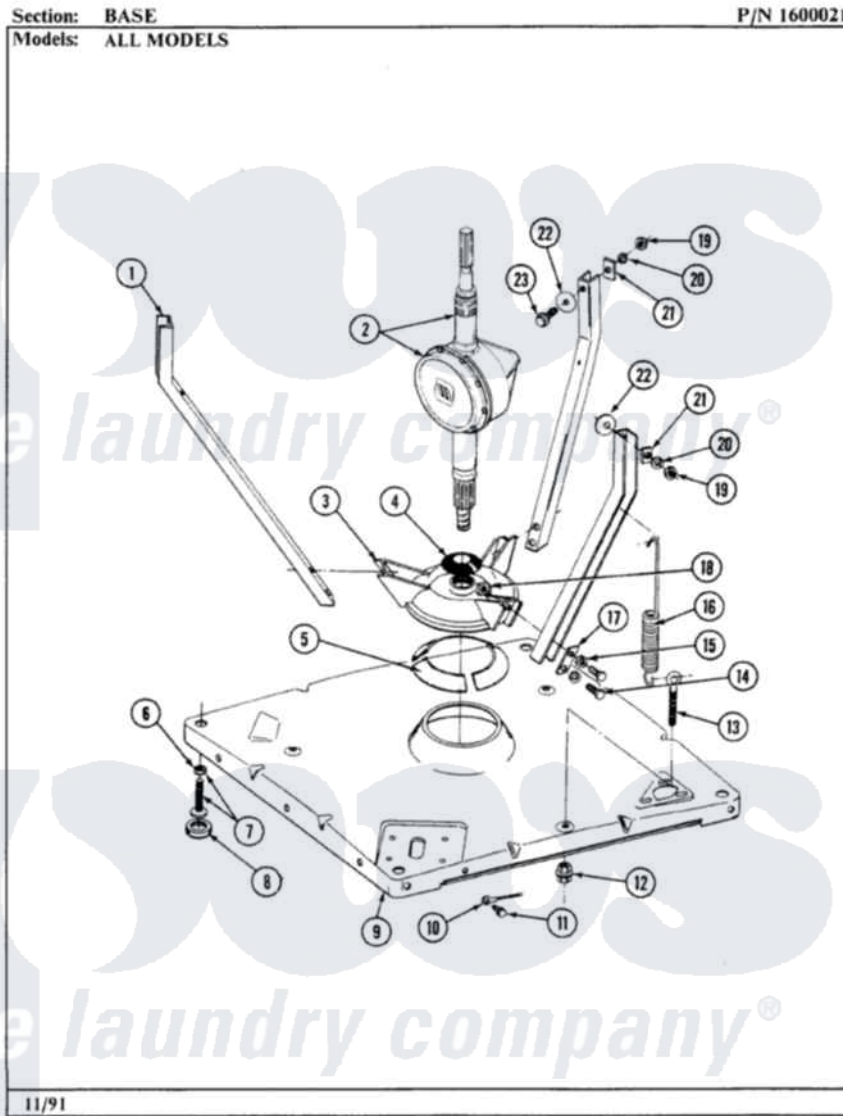

Maytag GA211S 01 - BASE

Maytag [Residential Maytag GA211S Washer Parts](#) Parts Diagram 01 - BASE
 Click on the part number to view part

Item	Original Part Number	Replaced By	Status	Part Description
1	213100		Not Available	PART NOT USED
2	206708	6-2097790		Transmison
3	203725			Damper W/Bolt And Clip
4	211028	22001586		Deflector, Water
5	203956			Damper Pad Kit
6	210385			Lock Nut For Adjustable Leg
7	Y302699	22003428		Leg, Adjustable
8	210684			Foot, Adjustable Leg
9	203274			Base With Damper Pads
10	204807			Ground Wire, Supp. Plte To Top Cover
11	210186	3370225		Screw
12	211949			Nut, Adjustment Eyebolt
13	213120	216416		Bolt, Eye/Centering Spring
14	Y015627			Screw- Hex
15	911852	486009		Lockwasher
16	213054			Centering Spring - 3 Used

17	213073		Washer, Double Brace
18	Y052785		Nut, Brace To Damper
19	Y052734		Nut, Carrage Bolts And Bracket
20	Y054867		Washer, Lock
21	212979	Not Available	WASHER, TUB BRACE
22	211100		Washer, Outer Tub
23	200744	W10175939	Bolt
"	205254	W10175938	Bolt