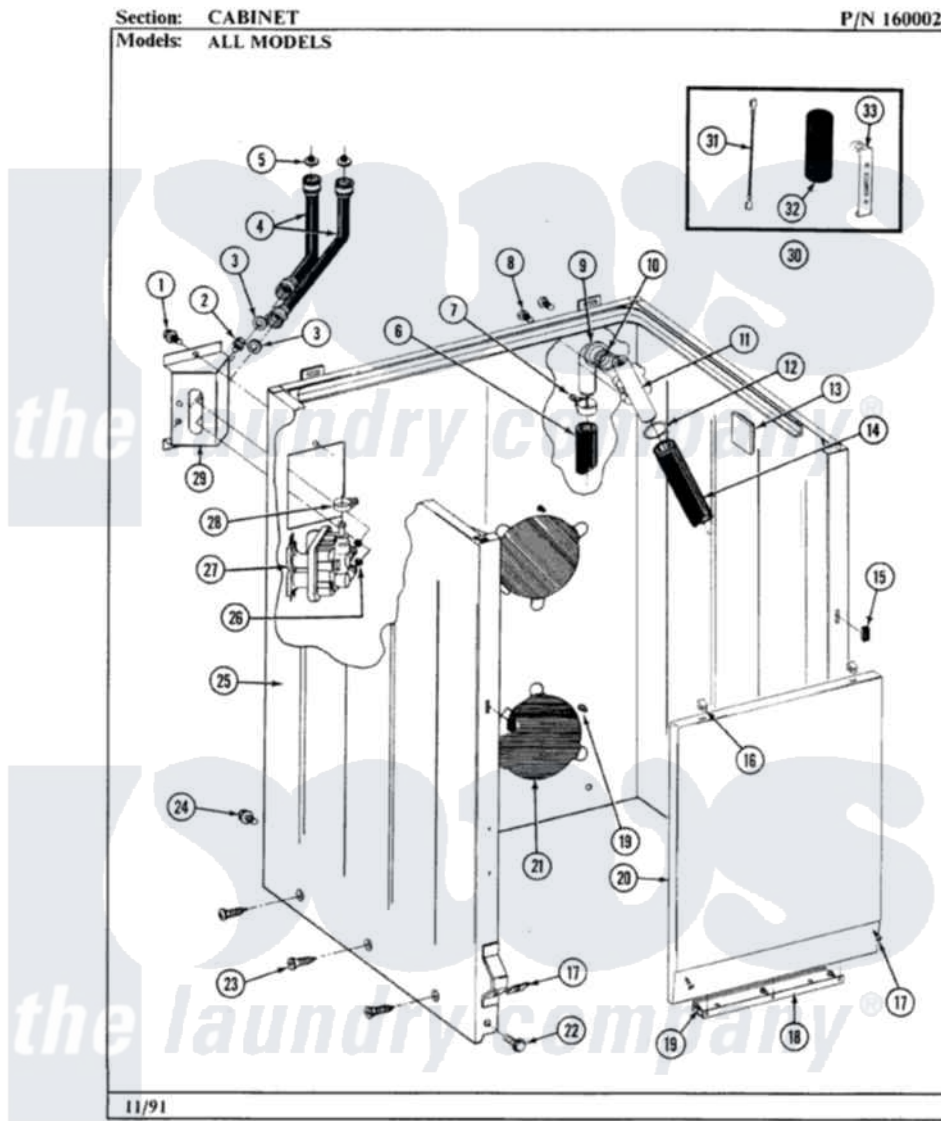

# Maytag GA211S 02 - CABINET

16

Maytag [Residential Maytag GA211S Washer Parts](#) Parts Diagram 02 - CABINET  
Click on the part number to view part

Item	Original Part Number	Replaced By	Status	Part Description
1	212276	<a href="#">W10116760</a>		Screw
2	<a href="#">Y313561</a>			Screw---NA
3	<a href="#">Y013783</a>			Washer, Inlet Hose
4	<a href="#">202860</a>			Inlet Hose Assembly
5	200961	<a href="#">12001413</a>		Strainer And Washer Kit
6	215279	<a href="#">22003410</a>		Hose, Drain
7	200461	<a href="#">285655</a>		Clamp, Hose
8	<a href="#">Y014874</a>			Screw, Idler Arm And Sleeve
9	214764	<a href="#">208847</a>		Elbow
10	<a href="#">214765</a>			Gasket, Siphon Break
11	<a href="#">206638</a>			Siphon Break
12	200461	<a href="#">285655</a>		Clamp, Hose
13	<a href="#">215058</a>			Pad, Cabinet Bumper
14	214767	<a href="#">22001448</a>		Hose, Pump
15	214376	<a href="#">22002331</a>		Spacer, Front Panel
16	212982	<a href="#">22001650</a>		Fastener, Spring

17	<a href="#">204439</a>		Screw And Fstner Assembly
18	<a href="#">213846</a>		Guard, Belt
19	211294	<a href="#">90767</a>	Screw, 8A X 3/8 HeX Washer Head Tapping
20	212998M		Not Available
			FRONT PANEL-HARVEST WHEAT
21	211878		Not Available
			PLATE, ACCESS
22	213122	<a href="#">27001200</a>	Screw
23	<a href="#">213007</a>		Xfor Cabinet See Cabinet, Back
24	213121	<a href="#">3400111</a>	Screw, 12-14 X 5/8
25	203319M		Not Available
			CABINET-HARVEST WHEAT
26	214337	<a href="#">96160</a>	Screen
27	<a href="#">205613</a>		Water Valve
28	<a href="#">201575</a>		Clamp, Hose
29	214812	<a href="#">22002361</a>	Bracket, Water Valve
30	<a href="#">206103</a>		Capacitor Kit
31	<a href="#">203237</a>		No.17 Wire With Terminal
32	<a href="#">Y200832</a>		Capacitor
33	<a href="#">211149</a>		Clip, Capacitor