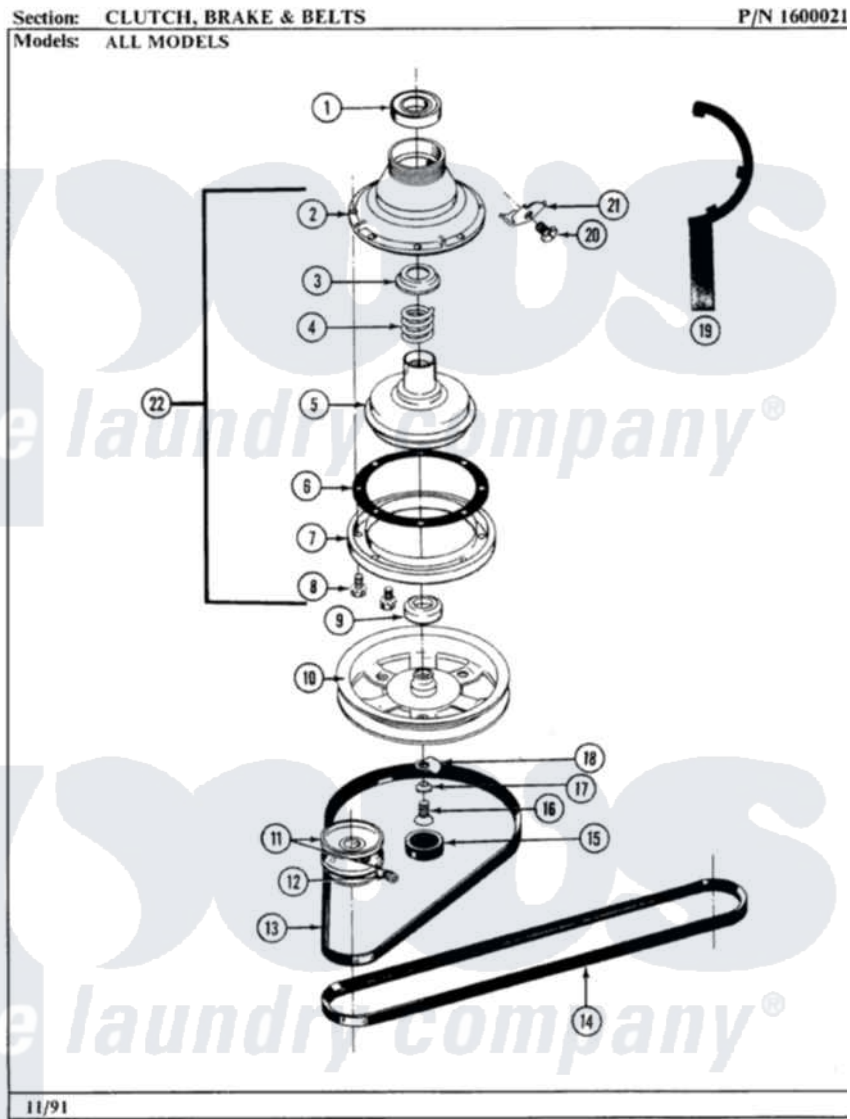

Maytag GA211S 03 - CLUTCH, BRAKE & BELTS

30

Maytag Residential Maytag GA211S Washer Parts Parts Diagram 03 - CLUTCH, BRAKE & BELTS
 Click on the part number to view part

Item	Original Part Number	Replaced By	Status	Part Description
1	Y200720	22003441		Bearing, Rear
2	211045	6-2011900		Brake Asse
3	211039	6-2011900		Brake Asse
4	211041	6-2011900		Brake Asse
5	201126	6-2011900		Brake Asse
6	211042	6-2011900		Brake Asse
7	211043	6-2011900		Brake Asse
8	211000			SCREW, BRAKE DRUM (HEX HEAD)
9	200835			Bearing, Brake Rotor
10	211059	6-2301530		Pulley
11	200816	6-2008160		Pulley- MO
12	Y053241			Set Screw, Motor Pulley
13	211125			V Belt, Drive Pulley
14	211124			Part Not Used
15	211038		Not Available	CAP, OIL RETAINER
16	211375	681582		Screw

17	211090	22003555	Washer, Stop Lug
18	211089		Lug, Stop Pulley
19	Y038315	038315	Tool
20	213326		Bolt, Sems Retaining Clip
21	213325		Clip, Retaining
22	201190	6-2011900	Brake Asse