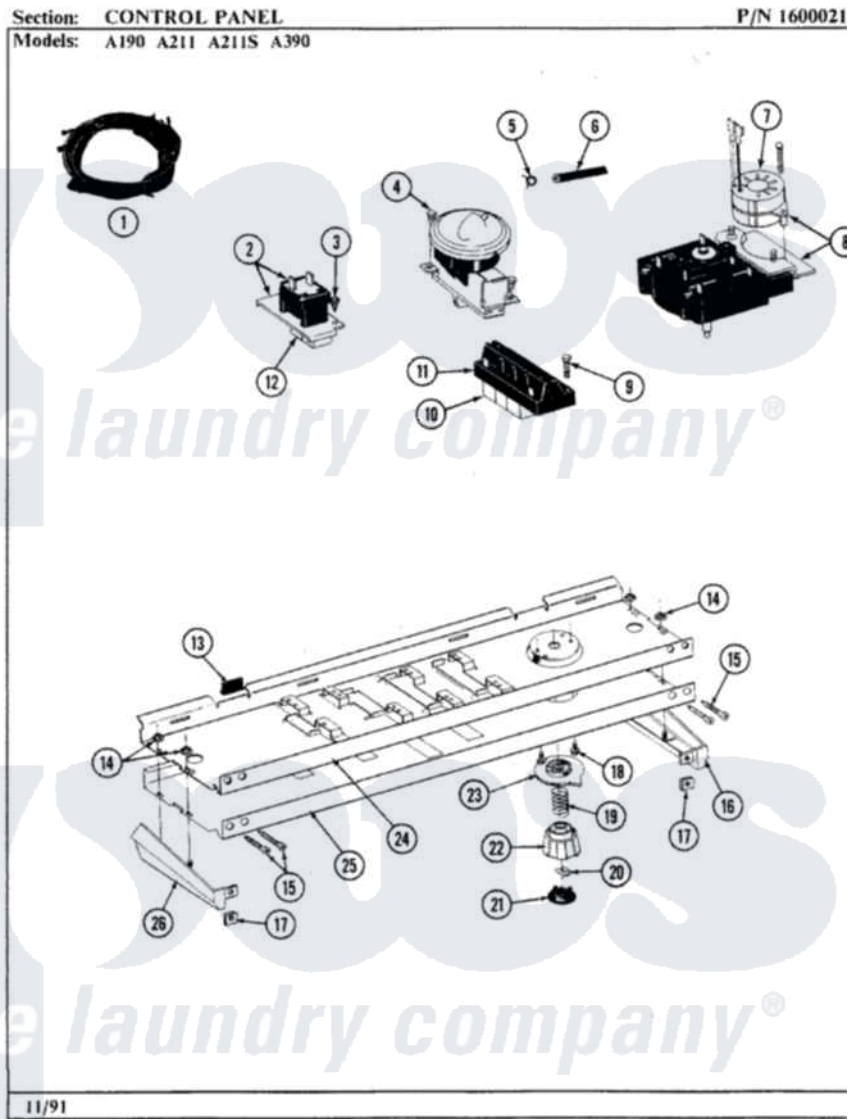

Maytag GA211S 04 - CONTROL PANEL

Maytag [Residential Maytag GA211S Washer Parts](#) Parts Diagram 04 - CONTROL PANEL
 Click on the part number to view part

Item	Original Part Number	Replaced By	Status	Part Description
1	206231			Wire Harness
3	211168	W10139210		Screw, 8-18 X 5/16
4	206222		Not Available	INFINITE WATER LEVEL SWITCH
5	410296	596669		Clamp, Manifold
6	212942	22001619		Tube, Water Level Switch
7	205033	22205033		Motor- Tim
8	206236		Not Available	TIMER
9	213117	67006908		Screw, Ice Rack
10	215211			Button For Switch
11	206216			Water Temperature Switch
13	214897			Pad, Control Panel
14	214872			Palnut, End Cap Note: Nut, Lamp Holder
15	210932			Screw, No.8 X 9/16 Ctsk Note: Screw, Inlet Duct
16	214816			End Cap F/Control Panel-RH

17	214894		Fastener, End Cap
18	213966	3400014	Screw
19	211065		Spring, Index Wheel
20	211605		Bezel, Timer Dial
21	215164	Not Available	CAP FOR KNOB
22	215162		Timer Knob
23	215161	22001571	Bezel, Timer Dial
24	214809		Back Up Plate
25	206560	Not Available	CONTROL PANEL
26	214815		End Cap F/Control Panel-LH