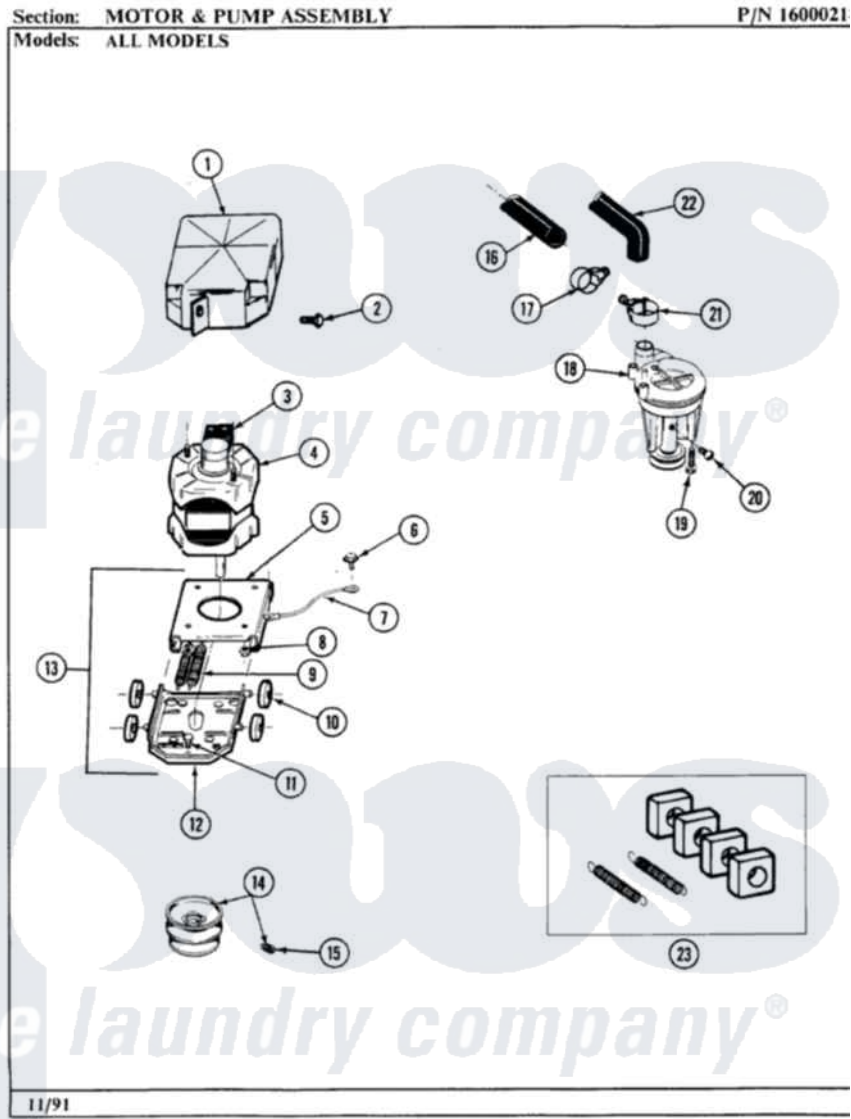

# Maytag GA211S 05 - MOTOR & PUMP ASSEMBLY

Maytag Residential Maytag GA211S Washer Parts Parts Diagram 05 - MOTOR & PUMP ASSEMBLY  
 Click on the part number to view part

| Item | Original Part Number    | Replaced By              | Status        | Part Description  |
|------|-------------------------|--------------------------|---------------|---|
| 1    | <a href="#">215098</a>  |                          |               | Shield, Motor   |
| 2    | 213121                  | <a href="#">3400111</a>  |               | Screw, 12-14 X 5/8  |
| 3    | 205133                  |                          | Not Available | (PROD. IDNo. 2-1664-8 & 2-5463)                               |
| "    | 206505                  |                          | Not Available | PROD. No.201664-15, & No.205463-3.                            |
| "    | 205132                  |                          | Not Available | SWITCH, MOTOR EXTERNAL START No.201664-14,205463-4 & 201800-4 |
| 4    | 201805                  | <a href="#">12002351</a> |               | Motor-Drive   |
| 5    | <a href="#">214956</a>  |                          |               | Motor Mount Assembly  |
| 6    | 210186                  | <a href="#">3370225</a>  |               | Screw   |
| 7    | <a href="#">901220</a>  |                          |               | Ground Wire   |
| 8    | Y311426                 | <a href="#">3400029</a>  |               | Nut, Adapter Plate  |
| 9    | <a href="#">202718</a>  |                          |               | Springs, Tension  |
| 10   | 204998                  | <a href="#">205000</a>   |               | Roller And Spring Kit 4+Spr                                   |
| 11   | <a href="#">Y313561</a> |                          |               | Screw----NA   |
| 12   | <a href="#">205908</a>  |                          |               | Motor Mount Assembly  |