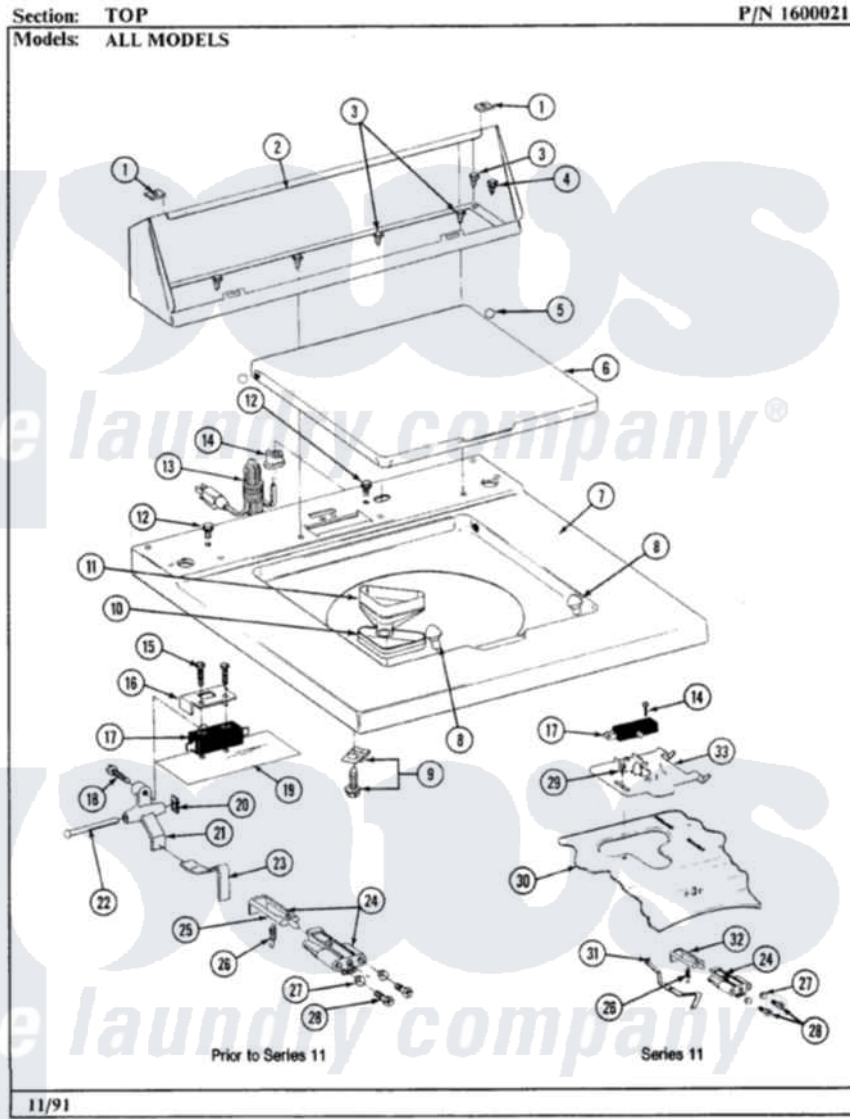

Maytag GA211S 07 - TOP

Maytag [Residential Maytag GA211S Washer Parts](#) Parts Diagram 07 - TOP
Click on the part number to view part

Item	Original Part Number	Replaced By	Status	Part Description
1	215075			Fastener, Control Panel To Console
2	205635M		Not Available	CONSOLE (HVST WHEAT)
3	211294	90767		Screw, 8A X 3/8 HeX Washer Head Tapping
4	313551	31-3551		Dw Minimanu
5	211726			Hinge, Ball Lid
6	212073M		Not Available	LID-HARVEST WHEAT
7	205538M		Not Available	TOP COVER-HARVEST WHEAT
8	212716			Bumper, Lid
9	204445			Screw And Fastener Assembly
12	210186	3370225		Screw
13	204590			Cord, Power
14	211881			Grommet, Cord Part Not Used-Gas Models Only
15	213501			Screw, No.6-20 X 1-1/8 Inch
16	214898			Cover For Lid Switch

17	205415	279347	Switch-Lid
18	911267		Screw, Pump Cover
19	214987		Moisture Barrier For Switch
20	410635		Fastener
21	214813	Not Available	LEVER FOR LID SWITCH
22	214805		Pin For Unbalance Lever
23	215236	214804	Unbalance Lever
24	204968		Plunger And Bracket Assembly--W
25	213718		Plunger, Lid Switch
26	213720		Spring, Lid Switch
27	211500		Washer, Bracket To Top Cover
28	910182	25-7809	Screw, No.6-20 1/2 Flthd Torx
29	207159	489355	Screw, 8 X 1/2
30	207172M	Not Available	TOP COVER ASSY HVT WHEAT
31	215704		Lever, Unbalance
32	215700	Not Available	LID SWITCH PLUNGER
33	Y215699	22001678	Bracket, Switch And Fuse