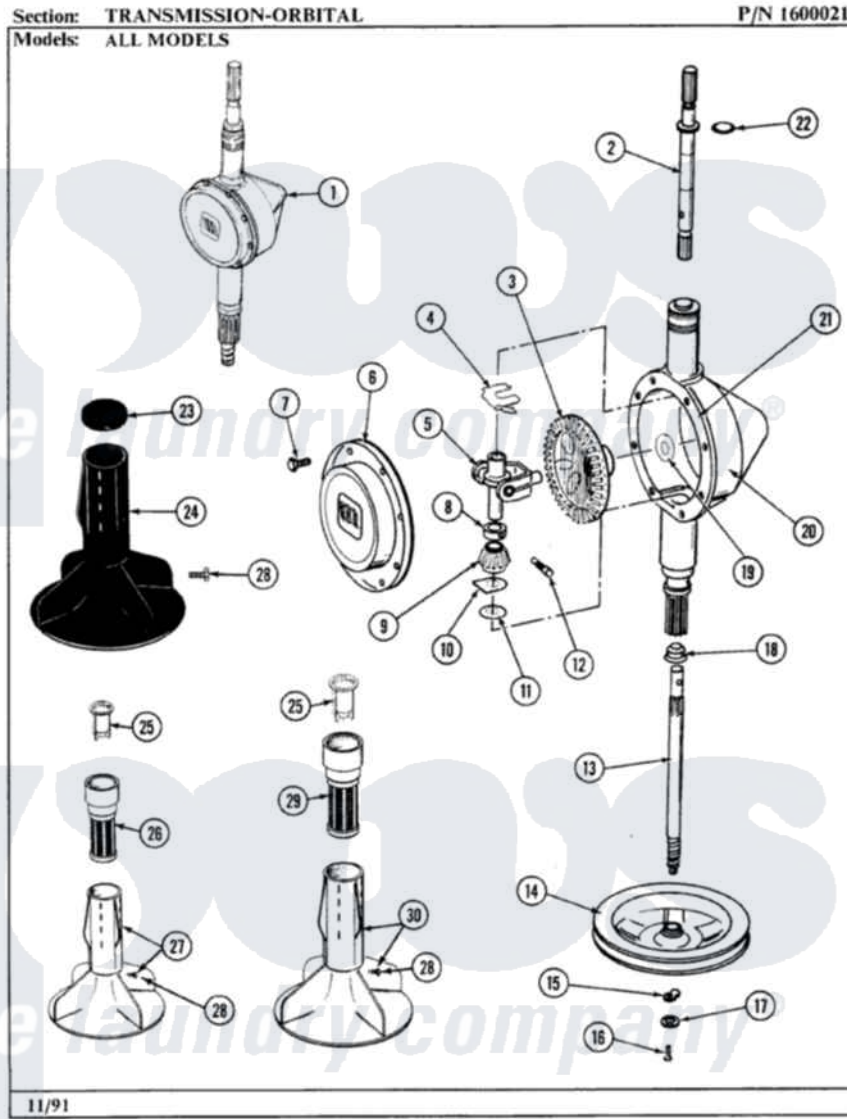

Maytag GA211S 09 - TRANSMISSION-ORBITAL

24

Maytag Residential Maytag GA211S Washer Parts Parts Diagram 09 - TRANSMISSION-ORBITAL
Click on the part number to view part

Item	Original Part Number	Replaced By	Status	Part Description
1	206708	6-2097790		Transmison
2	207153	6-2097820		Kit- Shaft
3	206713	6-2067130		Gear- Beve
4	215581			Spring, Agitator Shaft
5	206685	6-2066850		Yoke
6	206628			Cover, Transmission
7	215417		Not Available	SCREW, TRANSMISSION COVER
8	215415		Not Available	COLLAR, LOWER
9	215401	W10221114		Pinion
10	215395			Plate, Clutch
11	211483	6-2114830		Washer- SP
12	Y206629			Pin, Collar
13	215411	12001451		Ctr Shaft W/Collar Andkeeper-Sha
14	211059	6-2301530		Pulley
15	211089			Lug, Stop Pulley

16	211375	681582	Screw
17	211090	22003555	Washer, Stop Lug
18	206602	207843	Lip Seal Repair Kit
19	215394		Washer, Bevel Gear
20	206625	6-2097790	Transmison
21	Y058700	675652	Adhesive
22	210690		Seal, Rubber
25	215733		Dispensing Cup
26	Y207427		Lint Filter Shallow
27	207538		Agitator W/Lock Screw
28	206478	Not Available	SCREW & WASHER FOR AGITATOR