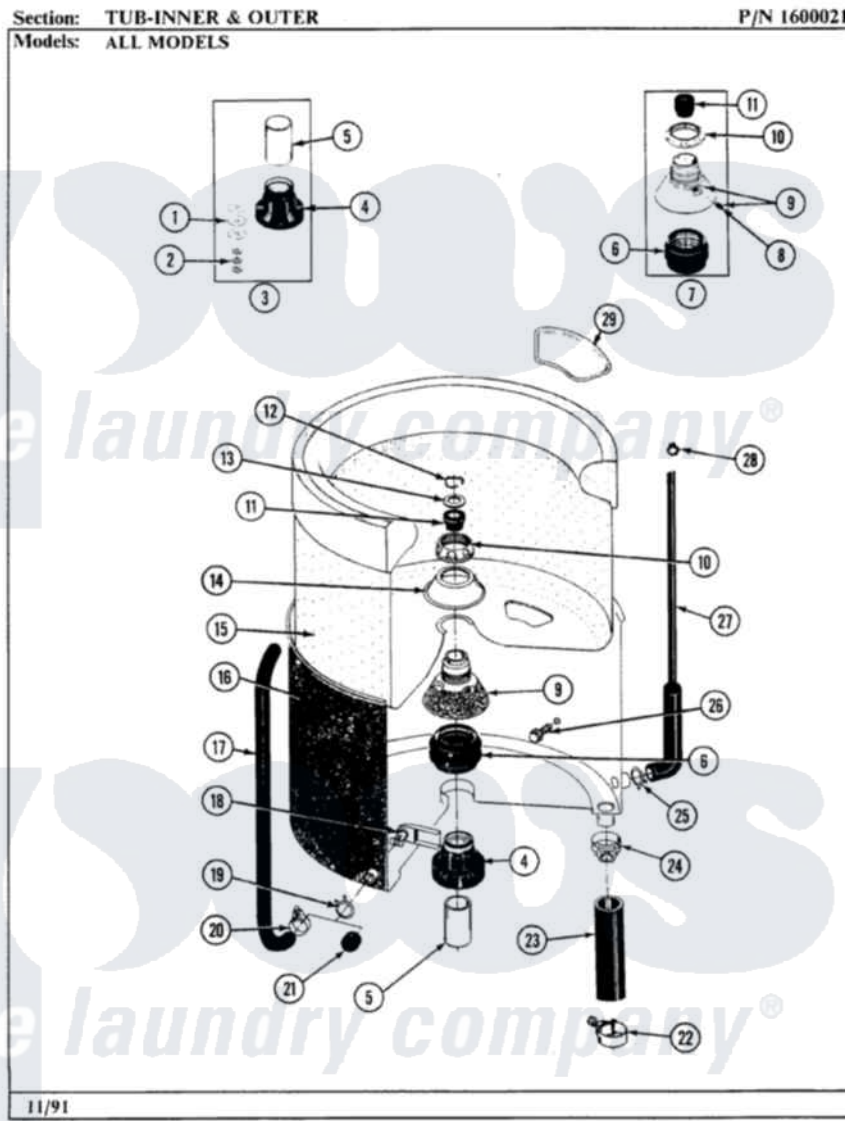

Maytag GA211S 10 - TUB-INNER & OUTER

20

Maytag [Residential Maytag GA211S Washer Parts](#) Parts Diagram 10 - TUB-INNER & OUTER
Click on the part number to view part

Item	Original Part Number	Replaced By	Status	Part Description
1	211100			Washer, Outer Tub
2	Y054867			Washer, Lock
3	204013	6-2040130		Tub Bearin
4	200824	6-2040130		Tub Bearin
5	211130			Bearing Liner, Tub Bearing
6	201537	6-2095720		Mounting S
7	204012	6-2095720		Mounting S
8	211618	22001423		Set Screw, Mounting Stem
9	202521	6-2095720		Mounting S
10	211047	6-2110472		Nut- Clamp
11	Y0A4298	6-0A57420		Seal- Agitator
12	Y015667			Retaining Ring
13	Y015666			Washer, Retaining -
14	211210			Washer, Clamping Nut
15	201523		Not Available	INNER TUB
16	205486		Not Available	PART NOT USED

18	214434		Spout, Deflector
19	214739	596669	Clamp, Manifold
20	205161	489503	Clamp
21	214725		Cap For Spout-Outer Tub
22	200461	285655	Clamp, Hose
23	Y212989		Hose, Outer Tub To Pump
24	200900	616099	Clamp
25	211641		Clamp, 1-1/16"
26	200744	W10175939	Bolt
"	205254	W10175938	Bolt
27	212942	22001619	Tube, Water Level Switch
28	410296	596669	Clamp, Manifold