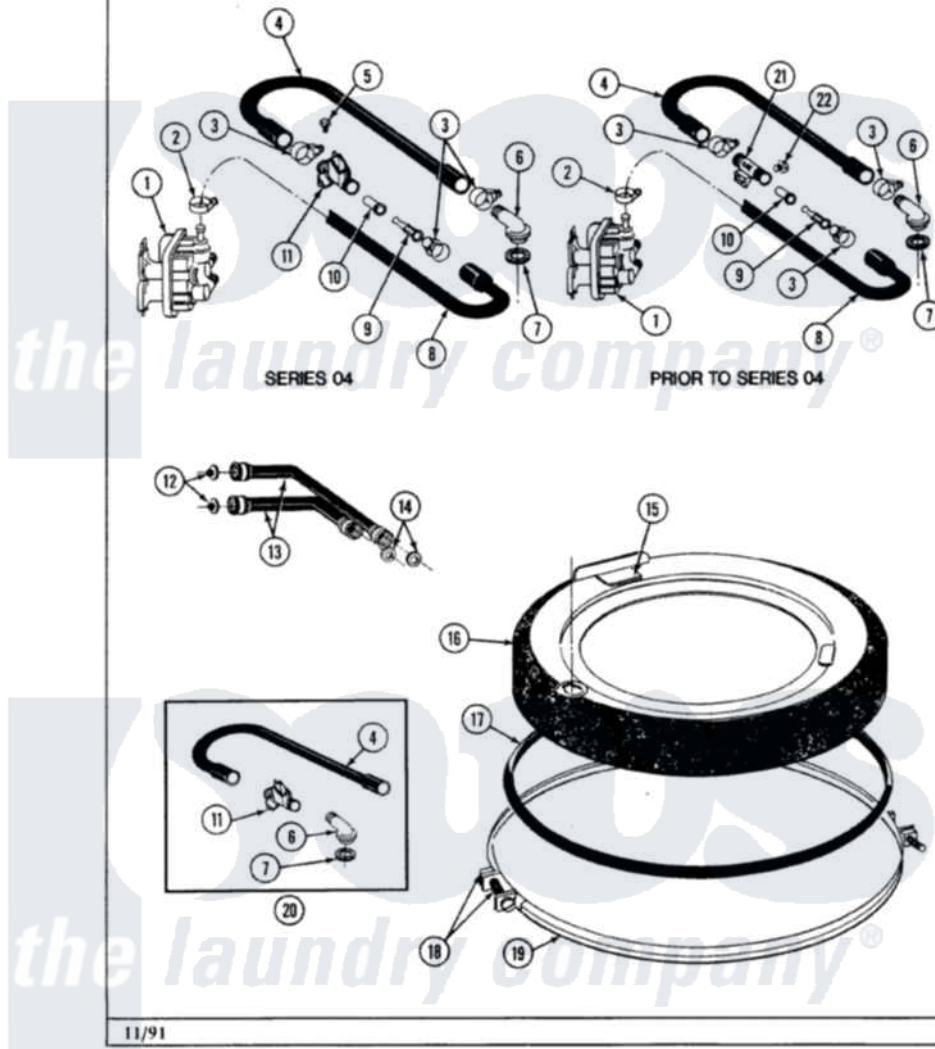

Maytag GA211S 11 - TUB-WATER INLET & TUB COVER

Section: TUB-WATER INLET & TUB COVER P/N 1600021

Models: ALL MODELS

11/91

18

Maytag [Residential Maytag GA211S Washer Parts](#) Parts Diagram 11 - TUB-WATER INLET & TUB COVER
Click on the part number to view part

Item	Original Part Number	Replaced By	Status	Part Description
1	205613			Water Valve
2	201575			Clamp, Hose
3	202515	596669		Clamp, Manifold
4	Y215234			Hose, Injector Fill
5	312620			Screw, Sems
6	215235			Tube, Injector
7	215233			Seal For Injector Tube
8	213013			Hose, Injector
9	213015			Nozzle, Injector
10	213016	216201		Nozzle
11	215447			Sleeve For Injector
12	200961	12001413		Strainer And Washer Kit
13	202860			Inlet Hose Assembly
14	Y013783			Washer, Inlet Hose
15	215232			Bumper, Unbalance
16	206380		Not Available	COVER, TUB

17	211232		Seal, Tub Cover
18	205529		Nut And Bolt Kit For Tub Clam
19	200846		Clamp - Tub Cover
20	206683	206680	Water Injector Assembly
21	213057	22213057	Sleeve- In
22	Y310632	1163839	Screw