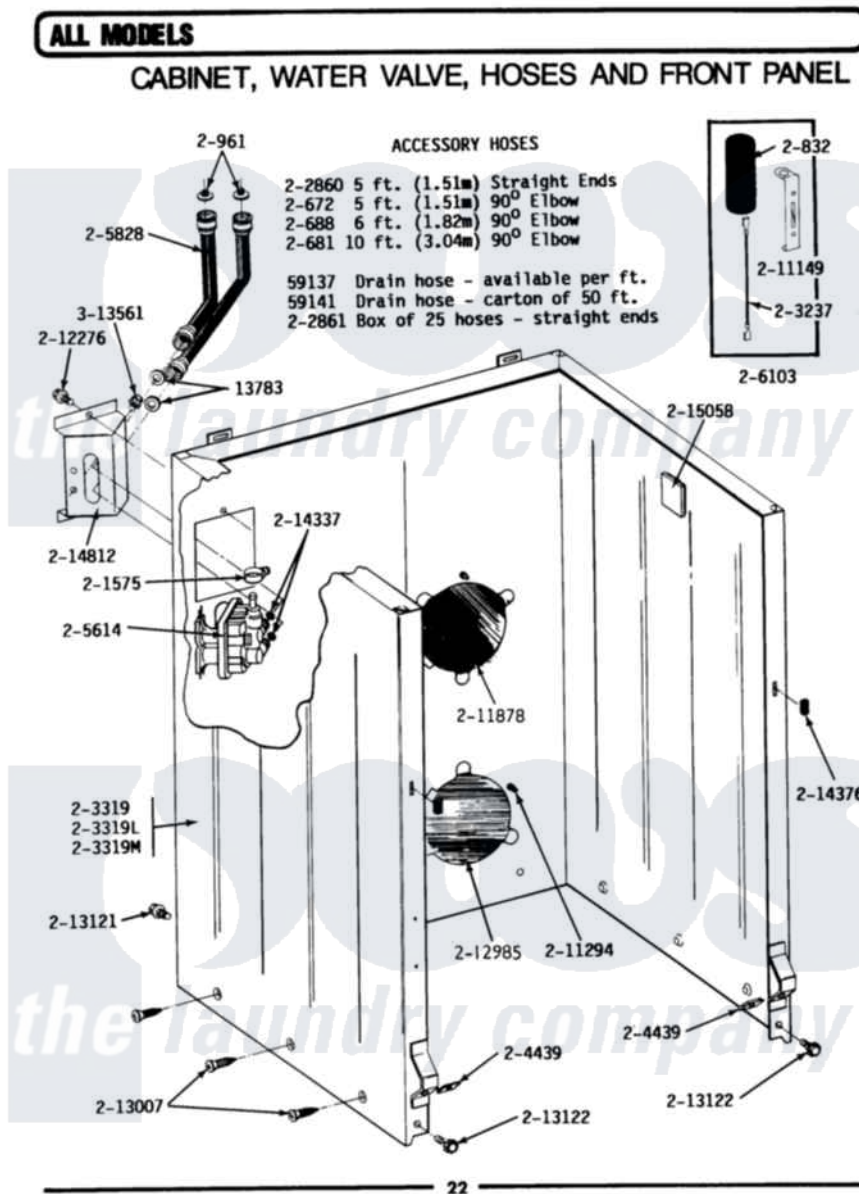

Maytag GA25CM 05 - CABINET, WATER VALVE, HOSES & FRNT PANEL

Maytag Residential Maytag GA25CM Washer Parts Parts Diagram 05 - CABINET, WATER VALVE, HOSES & FRNT PANEL

Click on the part number to view part

Item	Original Part Number	Replaced By	Status	Part Description
001	Y013783			Washer, Inlet Hose
002	Y059137	Y059141		Ctn. 50 Ft. 31/32 Drain Hose
003	Y059141			Ctn. 50 Ft. 31/32 Drain Hose
NI	200461	285655		Clamp, Hose
005	200672	76314		Hose, Inlet 6 Ft. Hose With Elbow
006	200681	21001467		Hose- 10'
007	200688	76314		Hose, Inlet 6 Ft. Hose With Elbow
008	Y200832			Capacitor
NI	200908	285655		Clamp, Hose
010	200961	12001413		Strainer And Washer Kit
NI	201112	76660		Break-Sphn
012	201575			Clamp, Hose
013	202860			Inlet Hose Assembly
014	202861	202860		Inlet Hose Assembly

015	203237		No.17 Wire With Terminal
NI	NLA	Not Available	CABINET-WHITE
017	204439		Screw And Fstner Assembly
018	205614	205613	Water Valve
019	205828	202860	Inlet Hose Assembly
020	206103		Capacitor Kit
NI	211111	16272	Connector, Straight
022	211149		Clip, Capacitor
023	211294	90767	Screw, 8A X 3/8 HeX Washer Head Tapping
NI	211448		Clamp
"	NLA	Not Available	PLATE, ACCESS
026	212276	W10116760	Screw
NI	212982	22001650	Fastener, Spring
028	212985	22002924	Plate, Access
NI	212998	Not Available	PANEL, FRONT (WHT)
"	212998L	Not Available	FRONT PANEL-ALMOND
"	NLA	Not Available	FRONT PANEL-HARVEST WHEAT
030	213007		Xfor Cabinet See Cabinet, Back
031	213121	3400111	Screw, 12-14 X 5/8
032	213122	27001200	Screw
NI	213846		Guard, Belt
034	214337	96160	Screen
035	214376	22002331	Spacer, Front Panel
NI	214768	211704	Hose, Drain
037	214812	22002361	Bracket, Water Valve
NI	215057	211704	Hose, Drain
039	215058		Pad, Cabinet Bumper
NI	Y310842	8182296	Screw, Agitator
041	Y313561		Screw----NA