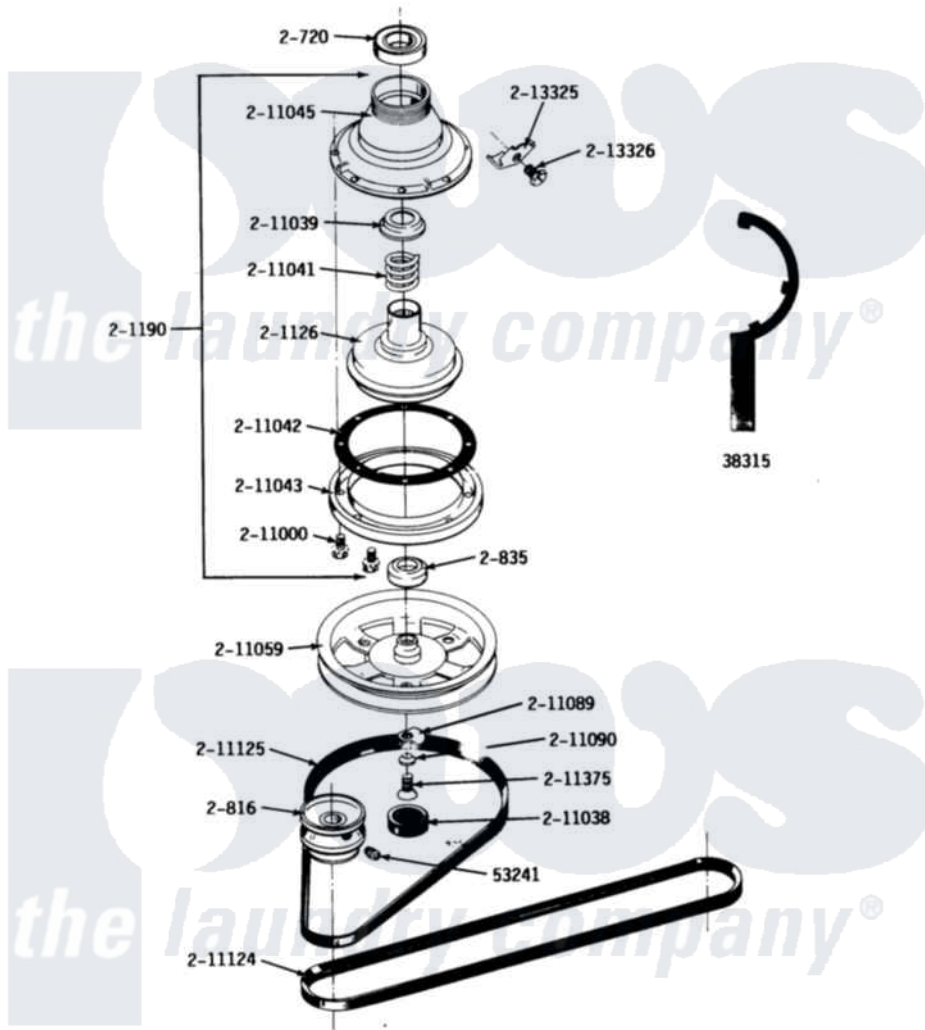

Maytag GA25CM 10 - CLUTCH, BRAKE & BELTS

ALL MODELS

CLUTCH, BRAKE AND BELTS

32

Maytag Residential Maytag GA25CM Washer Parts Parts Diagram 10 - CLUTCH, BRAKE & BELTS
 Click on the part number to view part

Item	Original Part Number	Replaced By	Status	Part Description
001	Y038315	038315		Tool
002	Y053241			Set Screw, Motor Pulley
003	Y200720	22003441		Bearing, Rear
004	200816	6-2008160		Pulley- MO
005	200835			Bearing, Brake Rotor
006	201126	6-2011900		Brake Asse
007	201190	6-2011900		Brake Asse
008	211000			SCREW, BRAKE DRUM (HEX HEAD)
NI	NLA		Not Available	CAP, OIL RETAINER
010	211039	6-2011900		Brake Asse
011	211041	6-2011900		Brake Asse
012	211042	6-2011900		Brake Asse
013	211043	6-2011900		Brake Asse
014	211045	6-2011900		Brake Asse
015	211059	6-2301530		Pulley
016	211089			Lug, Stop Pulley

017	211090	22003555	Washer, Stop Lug
018	211124		Part Not Used
019	211125		V Belt, Drive Pulley
020	211375	681582	Screw
021	213325		Clip, Retaining
022	213326		Bolt, Sems Retaining Clip