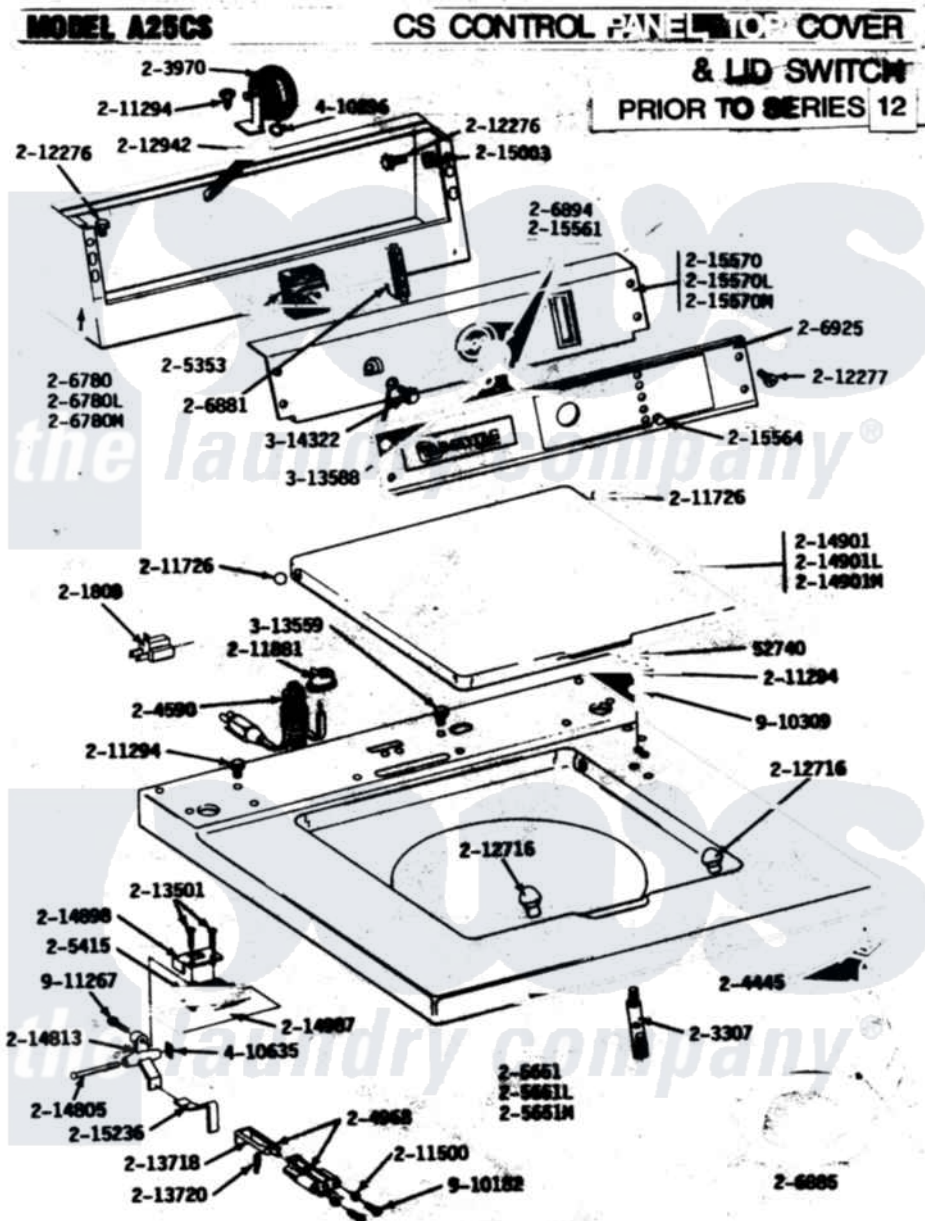

Maytag GA25CME 01 - CONTROL PANEL, TOP CVR & LID SWITCH (00)

Maytag [Residential Maytag GA25CME Washer Parts](#) Parts Diagram 01 - CONTROL PANEL, TOP CVR & LID SWITCH (00)

[Click on the part number to view part](#)

Item	Original Part Number	Replaced By	Status	Part Description
001	Y052740	<a href="#">62739</a>		Nut, Lock
002	<a href="#">Y201808</a>			Converter
NI	NLA		Not Available	MTG. STRAP---NA
004	<a href="#">203970</a>			Switch, Water Level
005	<a href="#">204445</a>			Screw And Fastener Assembly
006	<a href="#">204590</a>			Cord, Power
007	<a href="#">204968</a>			Plunger And Bracket Assembly--W
008	<a href="#">205353</a>			Switch, DiAl-A-Fabric
009	205415	<a href="#">279347</a>		Switch-Lid
010	205651		Not Available	TOP COVER-WHITE
NI	NLA		Not Available	TOP COVER-ALMOND---NA
011	<a href="#">206780</a>			Control Cover Assembly
"	206780L	<a href="#">206780</a>		Control Cover Assembly
NI	NLA		Not Available	CONTROL COVER ASSY
012	<a href="#">211881</a>			Grommet, Cord Part Not Used-