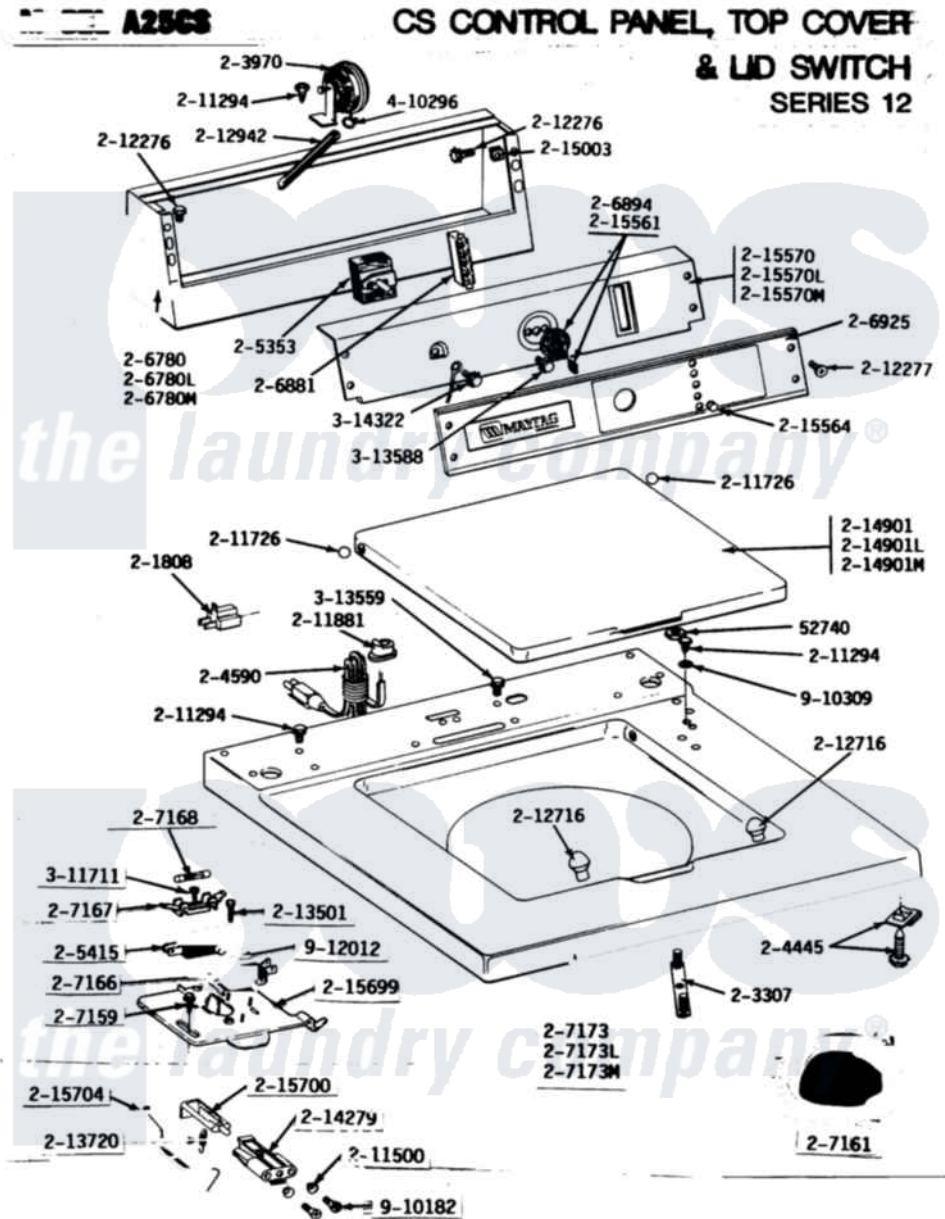

Maytag GA25CME 02 - CONTROL PANEL, TOP CVR & LID SWITCH (12)

Maytag [Residential Maytag GA25CME Washer Parts](#) Parts Diagram 02 - CONTROL PANEL, TOP CVR & LID SWITCH (12)

Click on the part number to view part

Item	Original Part Number	Replaced By	Status	Part Description
001	Y052740	62739		Nut, Lock
002	Y201808			Converter
NI	NLA		Not Available	MTG. STRAP----NA
004	203970			Switch, Water Level
005	204445			Screw And Fastener Assembly
006	204590			Cord, Power
007	205353			Switch, DiAl-A-Fabric
008	205415	279347		Switch-Lid
009	206780			Control Cover Assembly
"	206780L	206780		Control Cover Assembly
NI	NLA		Not Available	CONTROL COVER ASSY
010	206881			Indicator, Light
011	206894			Knob, Selector
NI	NLA		Not Available	CONTROL PANEL WITH LENS - CS &
013	207159	489355		Screw, 8 X 1/2