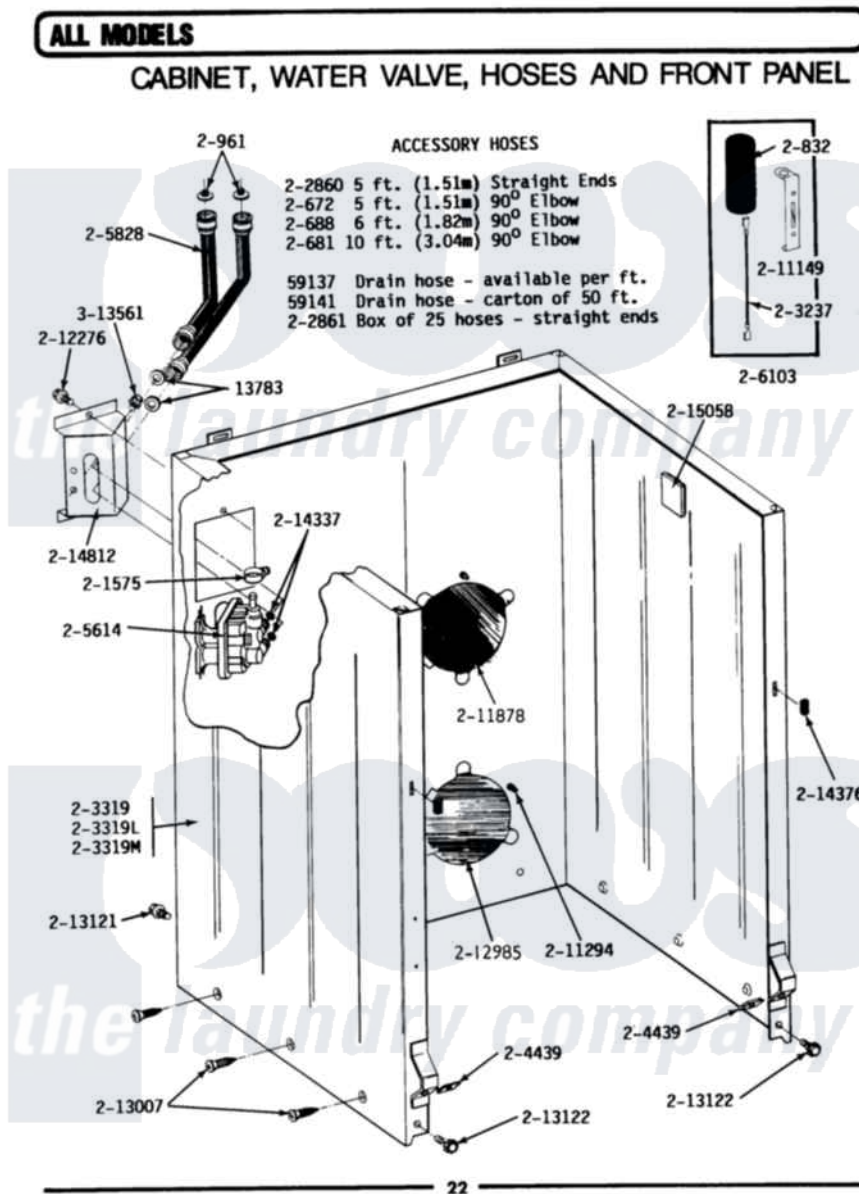

Maytag GA25CME 05 - CABINET, WATER VALVE, HOSES & FRNT PANEL

Maytag [Residential Maytag GA25CME Washer Parts](#) Parts Diagram 05 - CABINET, WATER VALVE, HOSES & FRNT PANEL

[Click on the part number to view part](#)

Item	Original Part Number	Replaced By	Status	Part Description
001	Y013783			Washer, Inlet Hose
002	Y059137	Y059141		Ctn. 50 Ft. 31/32 Drain Hose
003	Y059141			Ctn. 50 Ft. 31/32 Drain Hose
NI	200461	285655		Clamp, Hose
005	200672	76314		Hose, Inlet 6 Ft. Hose With Elbow
006	200681	21001467		Hose- 10'
007	200688	76314		Hose, Inlet 6 Ft. Hose With Elbow
008	Y200832			Capacitor
NI	200908	285655		Clamp, Hose
010	200961	12001413		Strainer And Washer Kit
NI	201112	76660		Break-Sphn
012	201575			Clamp, Hose
013	202860			Inlet Hose Assembly
014	202861	202860		Inlet Hose Assembly

015	203237		No.17 Wire With Terminal
NI	NLA	Not Available	CABINET-WHITE
017	204439		Screw And Fstner Assembly
018	205614	205613	Water Valve
019	205828	202860	Inlet Hose Assembly
020	206103		Capacitor Kit
NI	211111	16272	Connector, Straight
022	211149		Clip, Capacitor
023	211294	90767	Screw, 8A X 3/8 HeX Washer Head Tapping
NI	211448		Clamp
"	NLA	Not Available	PLATE, ACCESS
026	212276	W10116760	Screw
NI	212982	22001650	Fastener, Spring
028	212985	22002924	Plate, Access
NI	212998	Not Available	PANEL, FRONT (WHT)
"	212998L	Not Available	FRONT PANEL-ALMOND
"	NLA	Not Available	FRONT PANEL-HARVEST WHEAT
030	213007		Xfor Cabinet See Cabinet, Back
031	213121	3400111	Screw, 12-14 X 5/8
032	213122	27001200	Screw
NI	213846		Guard, Belt
034	214337	96160	Screen
035	214376	22002331	Spacer, Front Panel
NI	214768	211704	Hose, Drain
037	214812	22002361	Bracket, Water Valve
NI	215057	211704	Hose, Drain
039	215058		Pad, Cabinet Bumper
NI	Y310842	8182296	Screw, Agitator
041	Y313561		Screw----NA