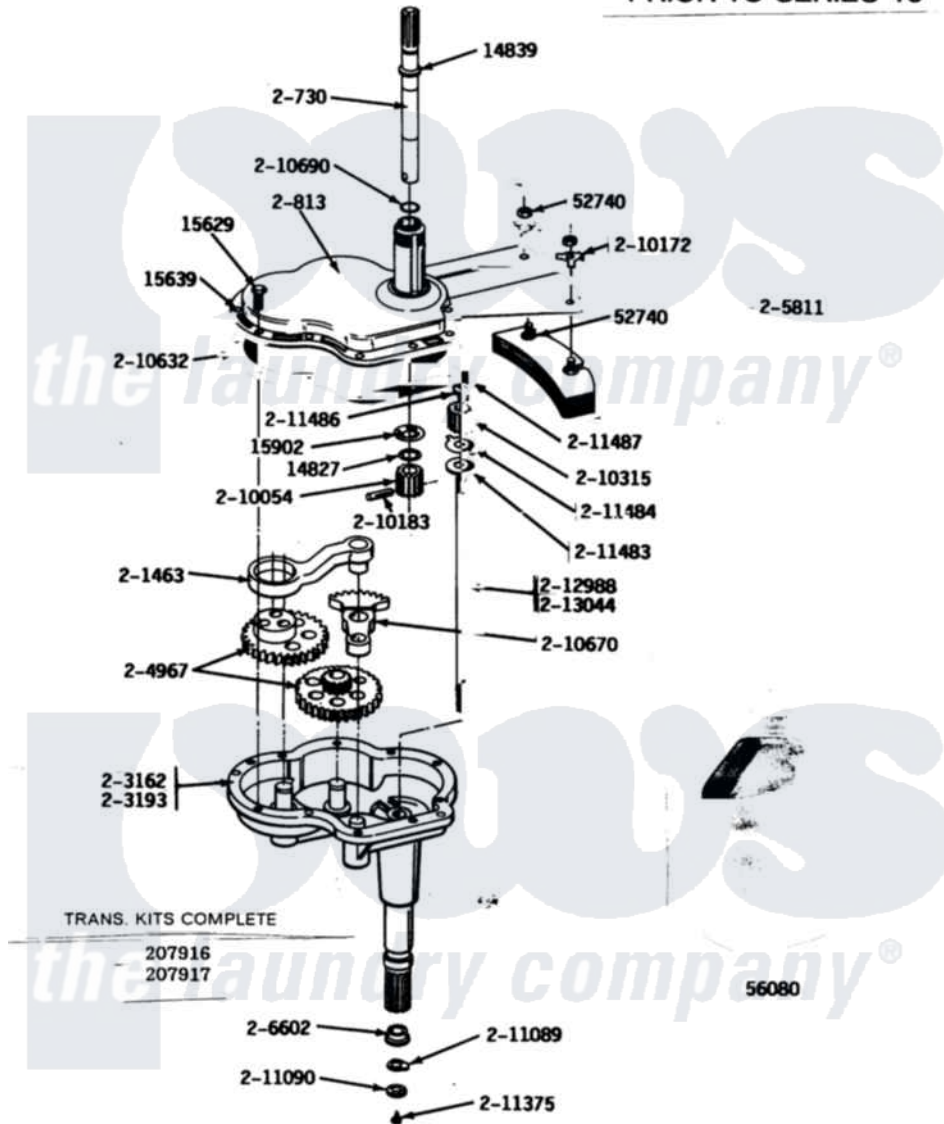

Maytag GA25CME 07 - TRANSMISSION (SERIES 00)

ALL MODELS

TRANSMISSION
PRIOR TO SERIES 10

Maytag Residential Maytag GA25CME Washer Parts Parts Diagram 07 - TRANSMISSION (SERIES 00)
Click on the part number to view part

Item	Original Part Number	Replaced By	Status	Part Description
001	Y014827			Washer-Center Shaft
002	Y014839			Collar-Drive Shaft
003	Y015629			Bolt, Grinding Chamber
NI	NLA		Not Available	DOWEL PIN
005	Y015902			Spring For Agitator
006	Y052740	62739		Nut, Lock
007	Y056080	6-0560800		Oil
008	200730	22002124		Shaft- Agi
NI	NLA		Not Available	GEAR CASE COVER ASSEMBLY
"	NLA		Not Available	PITMAN WITH WRIST PIN
"	NLA		Not Available	GEAR HOUSING W/STUDS & TUBE
"	NLA		Not Available	PART NOT USED
013	204967			Gear Kit-Power Fin Agitator
NI	NLA		Not Available	COUNTERWEIGHT
015	206602	207843		Lip Seal Repair Kit

016	210054			Pinion
NI	NLA		Not Available	LOCK WASHER
018	210183			Groove Pin
019	210315			Pinion
020	210632	22210632		Gasket
NI	NLA		Not Available	SEGMENT
022	210690			Seal, Rubber
023	211089			Lug, Stop Pulley
024	211090	22003555		Washer, Stop Lug
025	211375	681582		Screw
026	211483	6-2114830		Washer- SP
027	211484			Washer, Lug
028	211486			Screw, 3/8-16 X 1/2 Inch
NI	NLA		Not Available	GROOV-PIN
030	212988			Part Not Used
031	213044			Shaft, Center