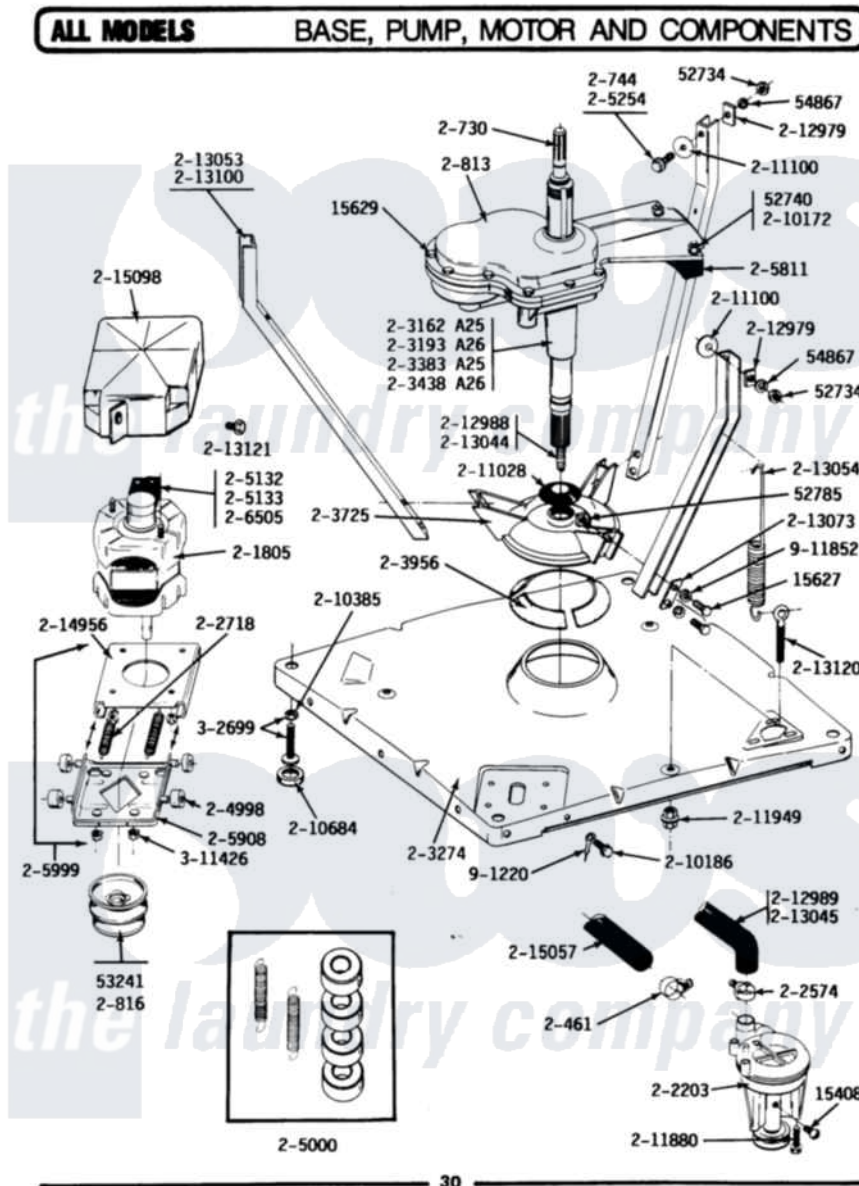

Maytag GA25CME 09 - BASE, PUMP, MOTOR & COMPONENTS

Maytag [Residential Maytag GA25CME Washer Parts](#) Parts Diagram 09 - BASE, PUMP, MOTOR & COMPONENTS
 Click on the part number to view part

Item	Original Part Number	Replaced By	Status	Part Description
001	Y015408	22003235		Screw, Bearing Insert
002	Y015627			Screw- Hex
003	Y015629			Bolt, Grinding Chamber
004	Y052734			Nut, Carrage Bolts And Bracket
005	Y052785			Nut, Brace To Damper
006	Y053241			Set Screw, Motor Pulley
007	Y054867			Washer, Lock
008	200461	285655		Clamp, Hose
009	200730	22002124		Shaft- Agi
010	200744	W10175939		Bolt
NI	NLA		Not Available	GEAR CASE COVER ASSEMBLY
012	200816	6-2008160		Pulley- MO
013	201805	12002351		Motor-Drve
014	202203	6-2022030		Pump As Pa
015	202574	3367052		Clamp, Hose