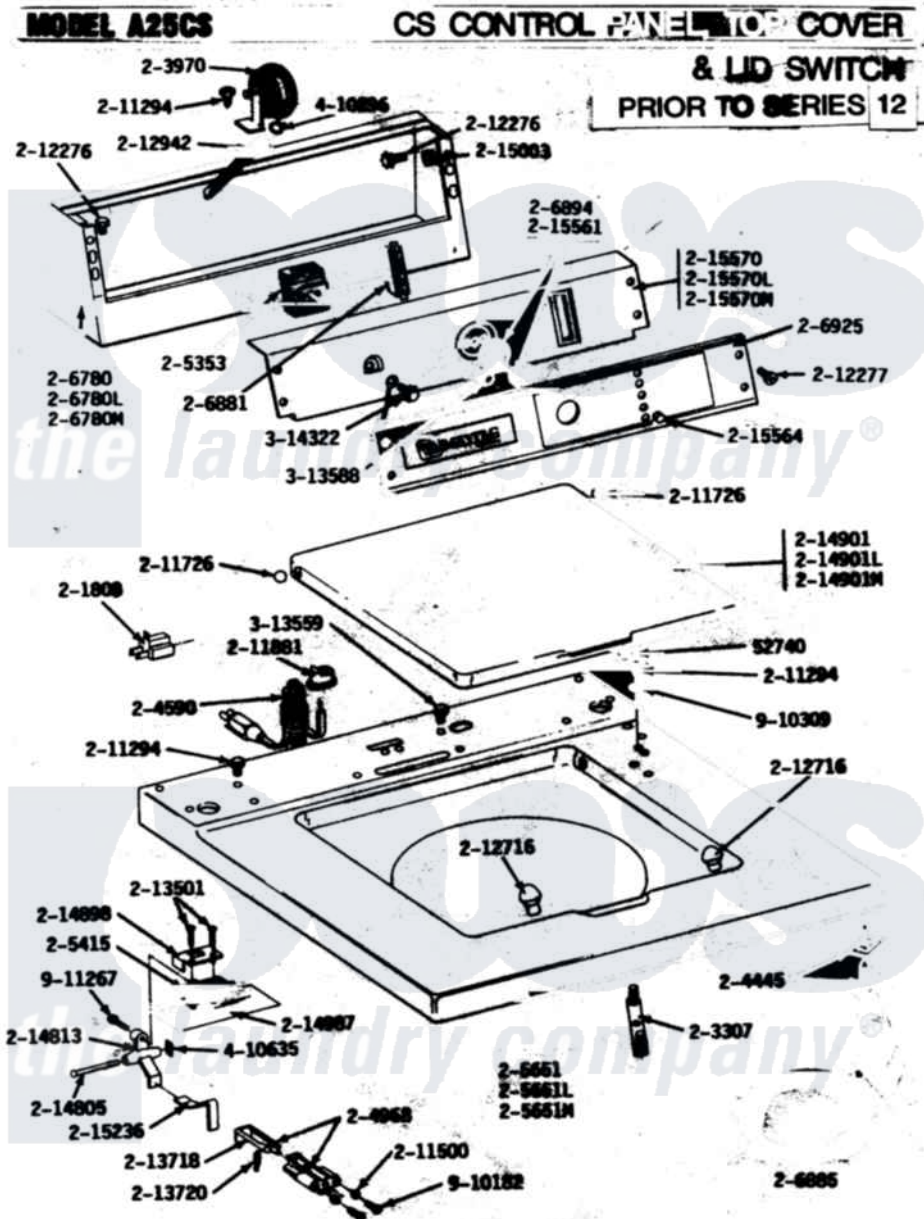

# Maytag GA25CS 01 - CONTROL PANEL, TOP CVR & LID SWITCH (00)

Maytag Residential Maytag GA25CS Washer Parts Parts Diagram 01 - CONTROL PANEL, TOP CVR & LID SWITCH (00)

Click on the part number to view part

Item	Original Part Number	Replaced By	Status	Part Description
001	Y052740	<a href="#">62739</a>		Nut, Lock
002	<a href="#">Y201808</a>			Converter
NI	NLA		Not Available	MTG. STRAP---NA
004	<a href="#">203970</a>			Switch, Water Level
005	<a href="#">204445</a>			Screw And Fastener Assembly
006	<a href="#">204590</a>			Cord, Power
007	<a href="#">204968</a>			Plunger And Bracket Assembly--W
008	<a href="#">205353</a>			Switch, DiAl-A-Fabric
009	205415	<a href="#">279347</a>		Switch-Lid
010	205651		Not Available	TOP COVER-WHITE
NI	NLA		Not Available	TOP COVER-ALMOND---NA
011	<a href="#">206780</a>			Control Cover Assembly
"	206780L	<a href="#">206780</a>		Control Cover Assembly
NI	NLA		Not Available	CONTROL COVER ASSY
012	<a href="#">211881</a>			Grommet, Cord Part Not Used-