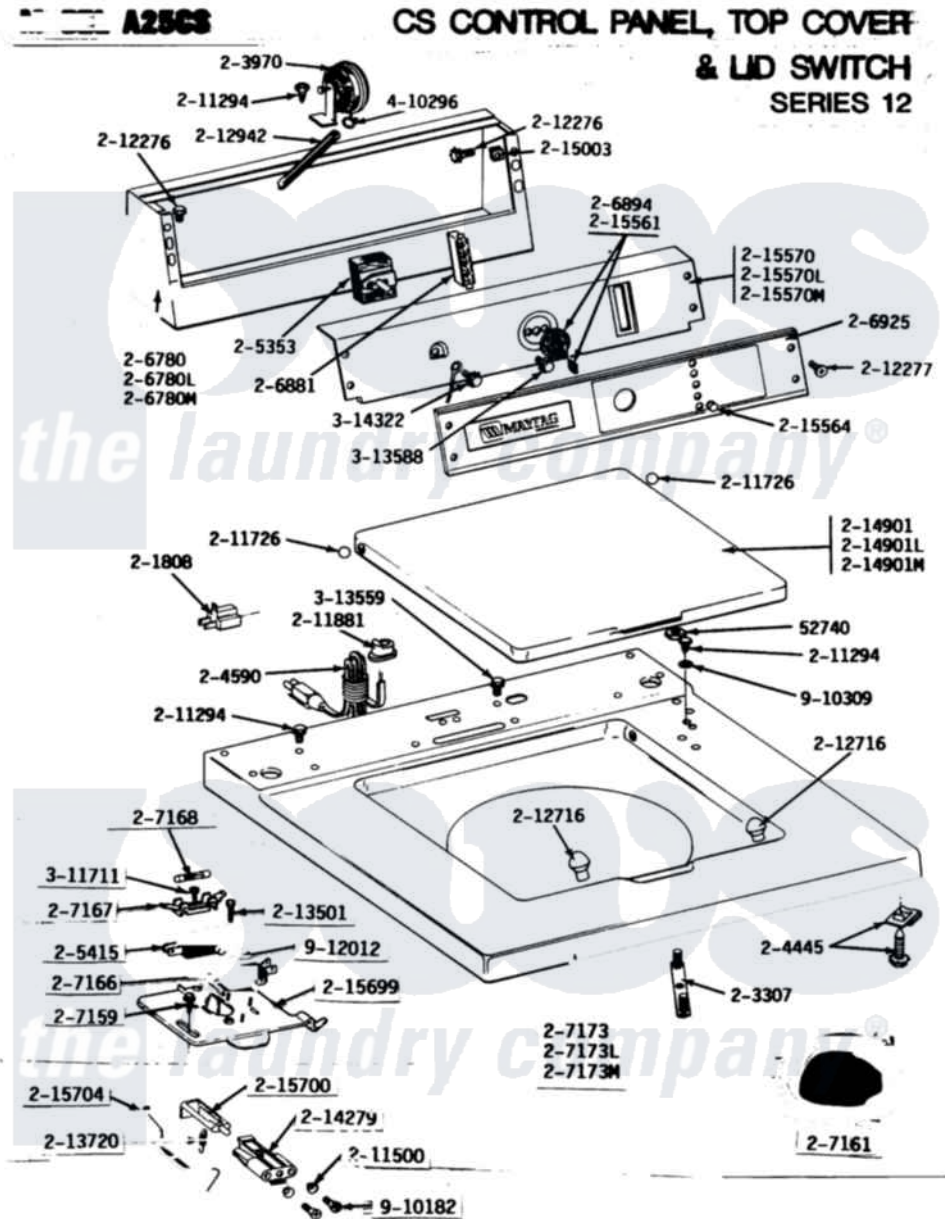

Maytag GA25CS 02 - CONTROL PANEL, TOP CVR & LID SWITCH (12)

Maytag Residential Maytag GA25CS Washer Parts Parts Diagram 02 - CONTROL PANEL, TOP CVR & LID SWITCH (12)

Click on the part number to view part

Item	Original Part Number	Replaced By	Status	Part Description
001	Y052740	62739		Nut, Lock
002	Y201808			Converter
NI	NLA		Not Available	MTG. STRAP----NA
004	203970			Switch, Water Level
005	204445			Screw And Fastener Assembly
006	204590			Cord, Power
007	205353			Switch, DiAl-A-Fabric
008	205415	279347		Switch-Lid
009	206780			Control Cover Assembly
"	206780L	206780		Control Cover Assembly
NI	NLA		Not Available	CONTROL COVER ASSY
010	206881			Indicator, Light
011	206894			Knob, Selector
NI	NLA		Not Available	CONTROL PANEL WITH LENS - CS &
013	207159	489355		Screw, 8 X 1/2