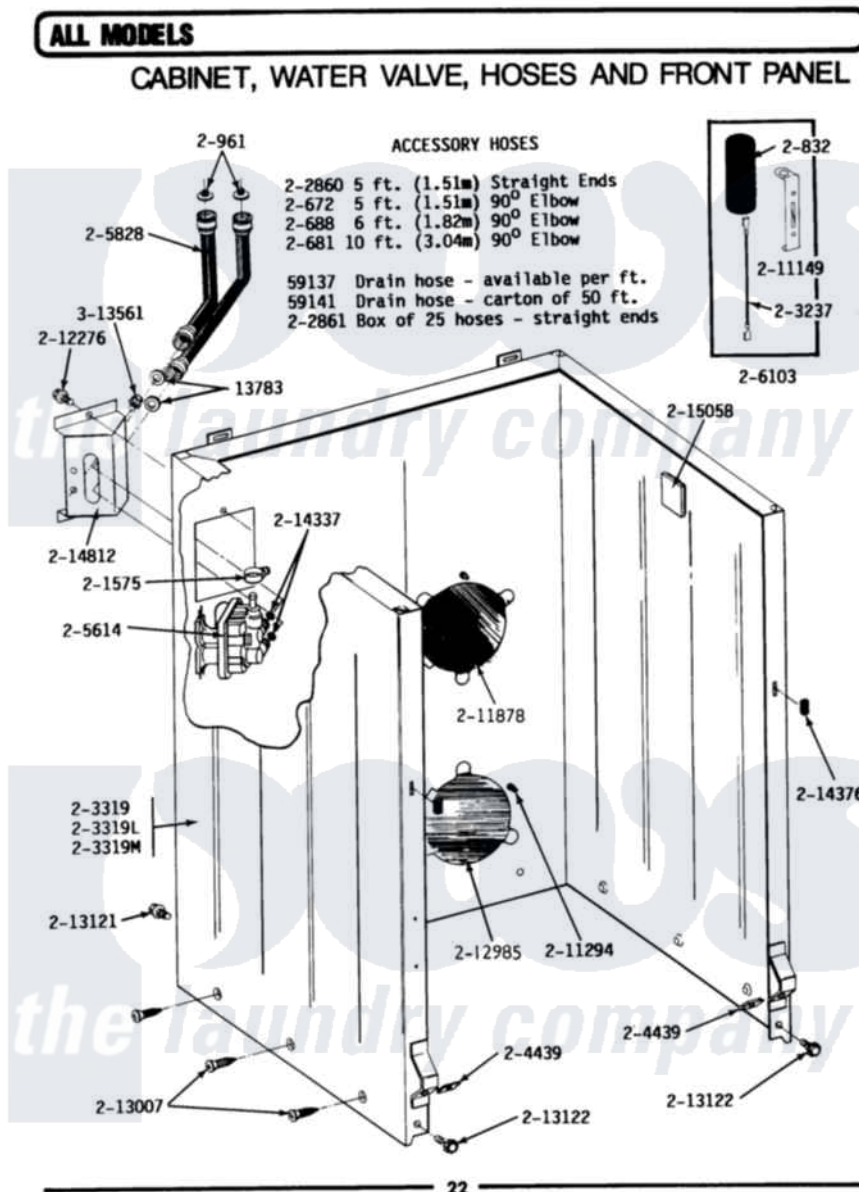

Maytag GA25CS 05 - CABINET, WATER VALVE, HOSES & FRNT PANEL

Maytag Residential Maytag GA25CS Washer Parts Diagram 05 - CABINET, WATER VALVE, HOSES & FRNT PANEL

Click on the part number to view part

Item	Original Part Number	Replaced By	Status	Part Description
001	Y013783			Washer, Inlet Hose
002	Y059137	Y059141		Ctn. 50 Ft. 31/32 Drain Hose
003	Y059141			Ctn. 50 Ft. 31/32 Drain Hose
NI	200461	285655		Clamp, Hose
005	200672	76314		Hose, Inlet 6 Ft. Hose With Elbow
006	200681	21001467		Hose- 10'
007	200688	76314		Hose, Inlet 6 Ft. Hose With Elbow
008	Y200832			Capacitor
NI	200908	285655		Clamp, Hose
010	200961	12001413		Strainer And Washer Kit
NI	201112	76660		Break-Sphn
012	201575			Clamp, Hose
013	202860			Inlet Hose Assembly
014	202861	202860		Inlet Hose Assembly

015	203237		No.17 Wire With Terminal
NI	NLA	Not Available	CABINET-WHITE
017	204439		Screw And Fstner Assembly
018	205614	205613	Water Valve
019	205828	202860	Inlet Hose Assembly
020	206103		Capacitor Kit
NI	211111	16272	Connector, Straight
022	211149		Clip, Capacitor
023	211294	90767	Screw, 8A X 3/8 HeX Washer Head Tapping
NI	211448		Clamp
"	NLA	Not Available	PLATE, ACCESS
026	212276	W10116760	Screw
NI	212982	22001650	Fastener, Spring
028	212985	22002924	Plate, Access
NI	212998	Not Available	PANEL, FRONT (WHT)
"	212998L	Not Available	FRONT PANEL-ALMOND
"	NLA	Not Available	FRONT PANEL-HARVEST WHEAT
030	213007		Xfor Cabinet See Cabinet, Back
031	213121	3400111	Screw, 12-14 X 5/8
032	213122	27001200	Screw
NI	213846		Guard, Belt
034	214337	96160	Screen
035	214376	22002331	Spacer, Front Panel
NI	214768	211704	Hose, Drain
037	214812	22002361	Bracket, Water Valve
NI	215057	211704	Hose, Drain
039	215058		Pad, Cabinet Bumper
NI	Y310842	8182296	Screw, Agitator
041	Y313561		Screw----NA