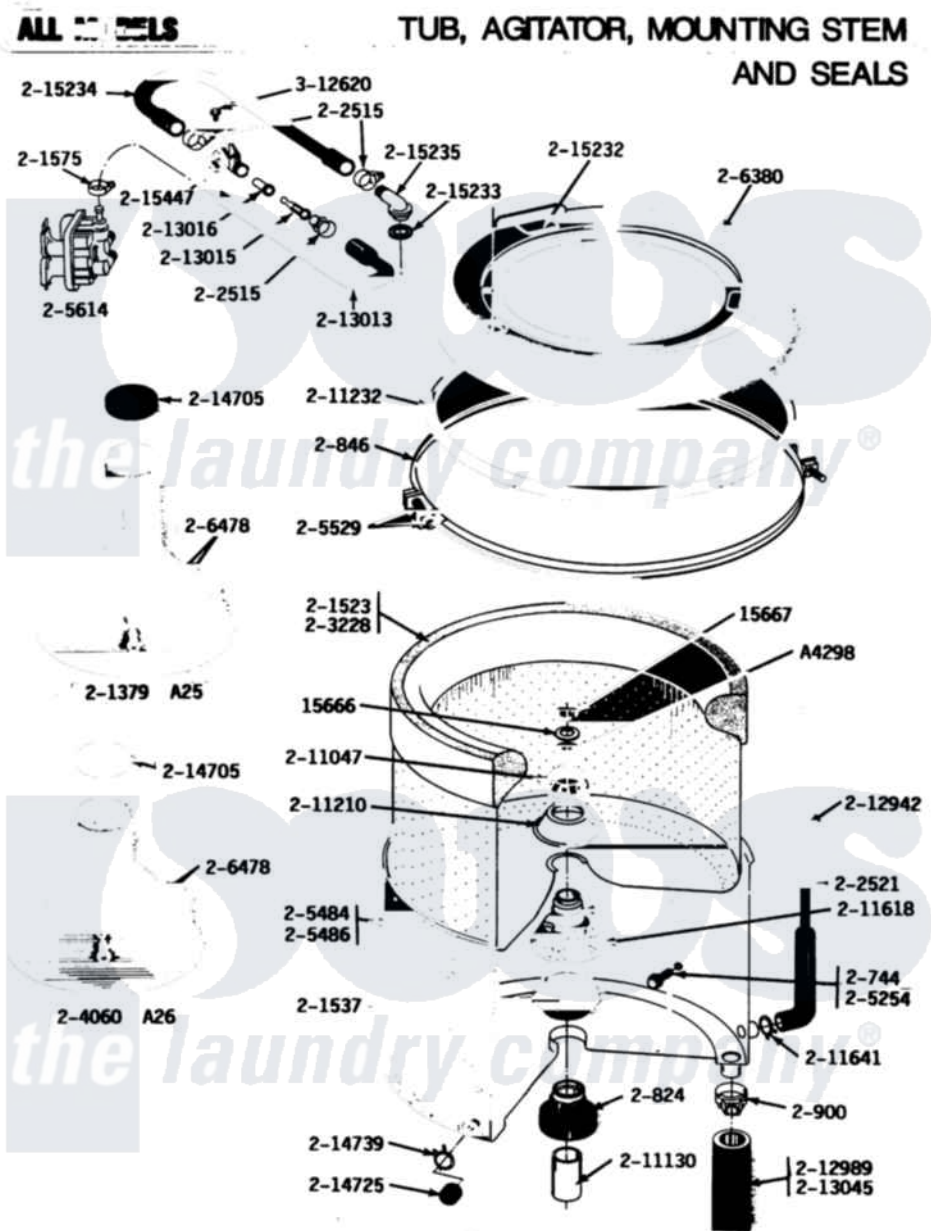

Maytag GA25CS 06 - TUB, AGITATOR, MOUNTING STEM & SEAL

Maytag [Residential Maytag GA25CS Washer Parts](#) Parts Diagram 06 - TUB, AGITATOR, MOUNTING STEM & SEAL
 Click on the part number to view part

Item	Original Part Number	Replaced By	Status	Part Description
001	Y0A4298	6-0A57420		Seal- Agitator
002	Y015666			Washer, Retaining -
003	Y015667			Retaining Ring
004	200744	W10175939		Bolt
005	200824	6-2040130		Tub Bearin
006	200846			Clamp - Tub Cover
007	200900	616099		Clamp
008	201379		Not Available	AGITATOR - BLACK
NI	NLA		Not Available	INNER TUB
010	201537	6-2095720		Mounting S
011	201575			Clamp, Hose
012	202515	596669		Clamp, Manifold
013	202521	6-2095720		Mounting S
014	203228		Not Available	TUB, INNER PART NOT USED
NI	204012	6-2095720		Mounting S
"	204013	6-2040130		Tub Bearin

017	204060		Agitator W/Cap, Screw And Washer
018	205254	W10175938	Bolt
019	205484		Tub, Outer Part Not Used
020	205486	Not Available	PART NOT USED
021	205529		Nut And Bolt Kit For Tub Clam
022	205614	205613	Water Valve
023	206380	Not Available	COVER, TUB
024	206478	Not Available	SCREW & WASHER FOR AGITATOR
NI	206683	206680	Water Injector Assembly
026	211047	6-2110472	Nut- Clamp
NI	211100		Washer, Outer Tub
028	211130		Bearing Liner, Tub Bearing
029	211210		Washer, Clamping Nut
030	211232		Seal, Tub Cover
031	211618	22001423	Set Screw, Mounting Stem
032	211641		Clamp, 1-1/16"
033	212942	22001619	Tube, Water Level Switch
034	Y212989		Hose, Outer Tub To Pump
035	213013		Hose, Injector
036	213015		Nozzle, Injector
037	213016	216201	Nozzle
038	213045		Hose, Outer Tub Part Not Used
039	214705		Cap, Capacitor
040	214725		Cap For Spout-Outer Tub
041	214739	596669	Clamp, Manifold
042	215232		Bumper, Unbalance
043	215233		Seal For Injector Tube
044	Y215234		Hose, Injector Fill
045	215235		Tube, Injector
046	215447		Sleeve For Injector
047	312620		Screw, Sems