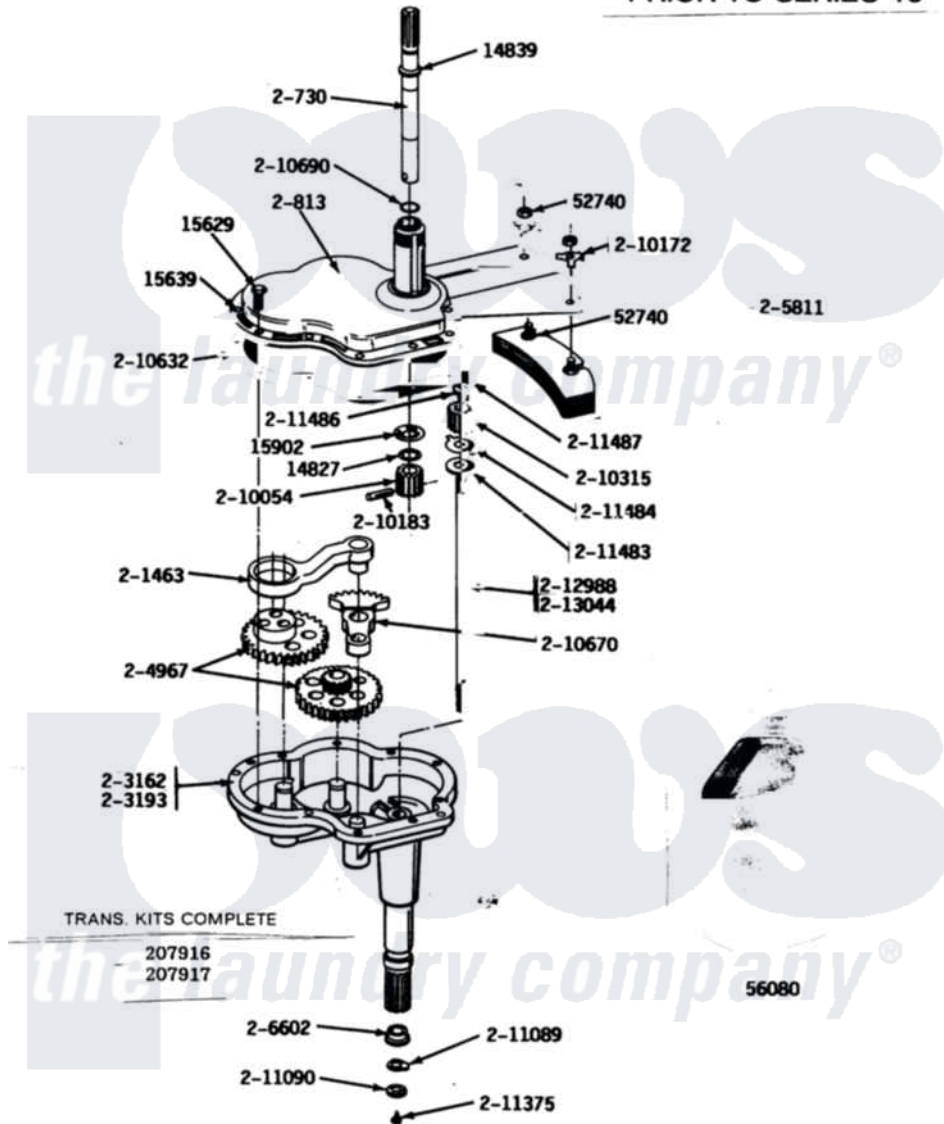

# Maytag GA25CS 07 - TRANSMISSION (SERIES 00)

ALL MODELS

TRANSMISSION  
PRIOR TO SERIES 10

Maytag Residential Maytag GA25CS Washer Parts Parts Diagram 07 - TRANSMISSION (SERIES 00)  
Click on the part number to view part

Item	Original Part Number	Replaced By	Status	Part Description
001	<a href="#">Y014827</a>			Washer-Center Shaft
002	<a href="#">Y014839</a>			Collar-Drive Shaft
003	<a href="#">Y015629</a>			Bolt, Grinding Chamber
NI	NLA		Not Available	DOWEL PIN
005	<a href="#">Y015902</a>			Spring For Agitator
006	Y052740	<a href="#">62739</a>		Nut, Lock
007	Y056080	<a href="#">6-0560800</a>		Oil
008	200730	<a href="#">22002124</a>		Shaft- Agi
NI	NLA		Not Available	GEAR CASE COVER ASSEMBLY
"	NLA		Not Available	PITMAN WITH WRIST PIN
"	NLA		Not Available	GEAR HOUSING W/STUDS & TUBE
"	NLA		Not Available	PART NOT USED
013	<a href="#">204967</a>			Gear Kit-Power Fin Agitator
NI	NLA		Not Available	COUNTERWEIGHT
015	206602	<a href="#">207843</a>		Lip Seal Repair Kit

016	<a href="#">210054</a>			Pinion
NI	NLA		Not Available	LOCK WASHER
018	<a href="#">210183</a>			Groove Pin
019	<a href="#">210315</a>			Pinion
020	210632	<a href="#">22210632</a>		Gasket
NI	NLA		Not Available	SEGMENT
022	<a href="#">210690</a>			Seal, Rubber
023	<a href="#">211089</a>			Lug, Stop Pulley
024	211090	<a href="#">22003555</a>		Washer, Stop Lug
025	211375	<a href="#">681582</a>		Screw
026	211483	<a href="#">6-2114830</a>		Washer- SP
027	<a href="#">211484</a>			Washer, Lug
028	<a href="#">211486</a>			Screw, 3/8-16 X 1/2 Inch
NI	NLA		Not Available	GROOV-PIN
030	<a href="#">212988</a>			Part Not Used
031	<a href="#">213044</a>			Shaft, Center