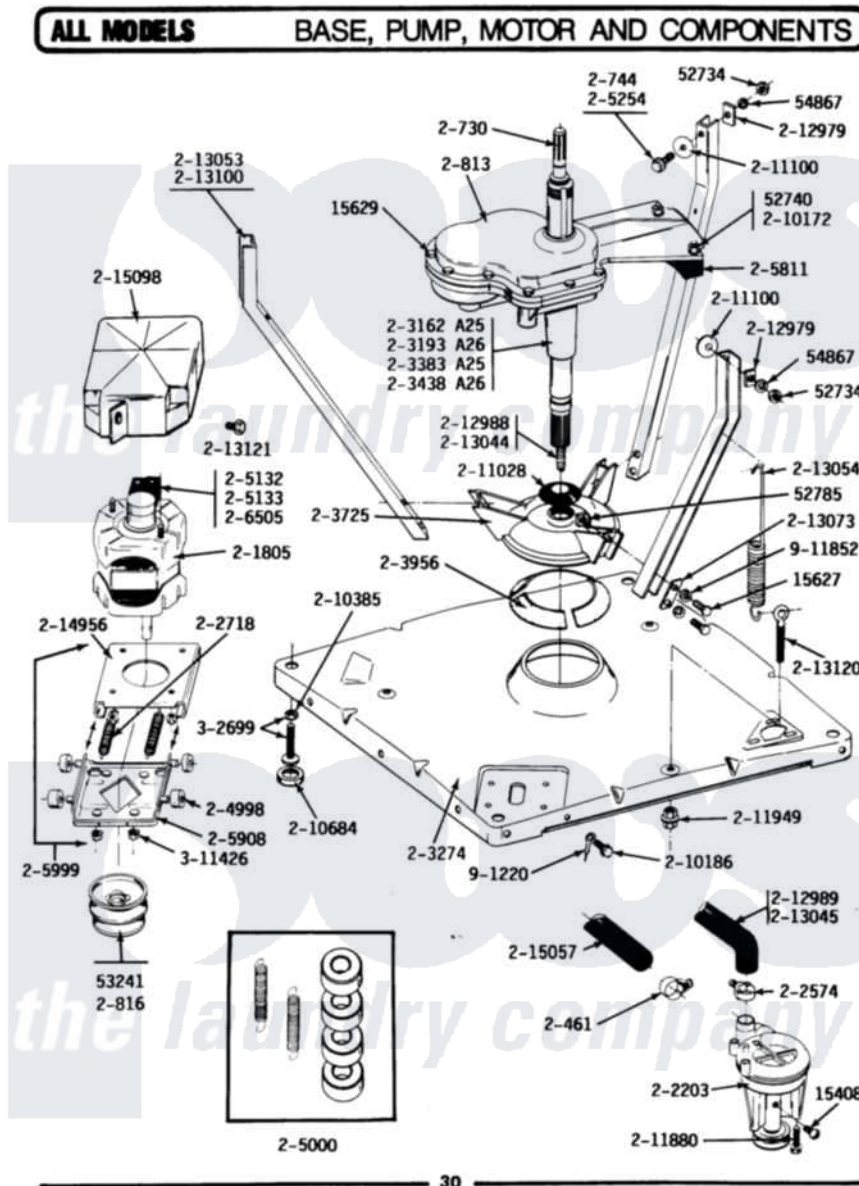

Maytag GA25CS 09 - BASE, PUMP, MOTOR & COMPONENTS

Maytag [Residential Maytag GA25CS Washer Parts](#) Parts Diagram 09 - BASE, PUMP, MOTOR & COMPONENTS
 Click on the part number to view part

Item	Original Part Number	Replaced By	Status	Part Description
001	Y015408	22003235		Screw, Bearing Insert
002	Y015627			Screw- Hex
003	Y015629			Bolt, Grinding Chamber
004	Y052734			Nut, Carrage Bolts And Bracket
005	Y052785			Nut, Brace To Damper
006	Y053241			Set Screw, Motor Pulley
007	Y054867			Washer, Lock
008	200461	285655		Clamp, Hose
009	200730	22002124		Shaft- Agi
010	200744	W10175939		Bolt
NI	NLA		Not Available	GEAR CASE COVER ASSEMBLY
012	200816	6-2008160		Pulley- MO
013	201805	12002351		Motor-Drve
014	202203	6-2022030		Pump As Pa
015	202574	3367052		Clamp, Hose