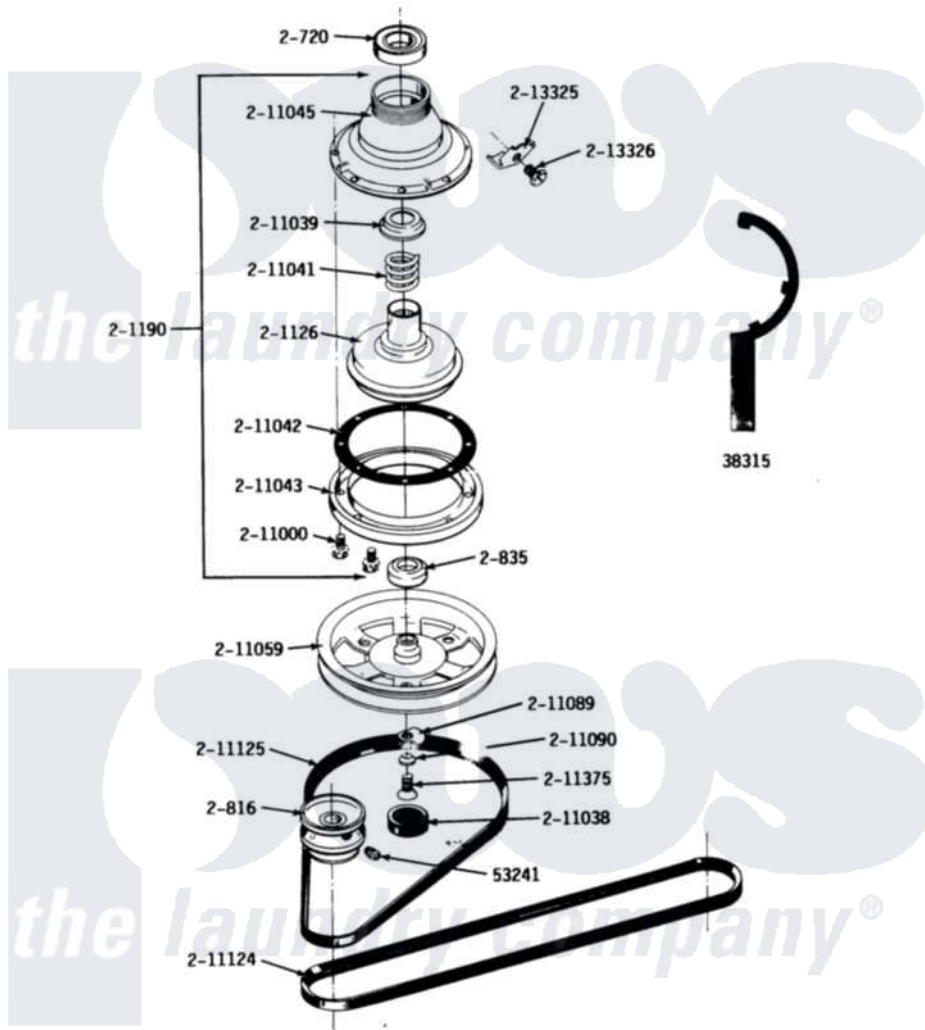

Maytag GA25CS 10 - CLUTCH, BRAKE & BELTS

ALL MODELS

CLUTCH, BRAKE AND BELTS

32

Maytag Residential Maytag GA25CS Washer Parts Parts Diagram 10 - CLUTCH, BRAKE & BELTS
 Click on the part number to view part

Item	Original Part Number	Replaced By	Status	Part Description
001	Y038315	038315		Tool
002	Y053241			Set Screw, Motor Pulley
003	Y200720	22003441		Bearing, Rear
004	200816	6-2008160		Pulley- MO
005	200835			Bearing, Brake Rotor
006	201126	6-2011900		Brake Asse
007	201190	6-2011900		Brake Asse
008	211000			SCREW, BRAKE DRUM (HEX HEAD)
NI	NLA		Not Available	CAP, OIL RETAINER
010	211039	6-2011900		Brake Asse
011	211041	6-2011900		Brake Asse
012	211042	6-2011900		Brake Asse
013	211043	6-2011900		Brake Asse
014	211045	6-2011900		Brake Asse
015	211059	6-2301530		Pulley
016	211089			Lug, Stop Pulley

017	211090	22003555	Washer, Stop Lug
018	211124		Part Not Used
019	211125		V Belt, Drive Pulley
020	211375	681582	Screw
021	213325		Clip, Retaining
022	213326		Bolt, Sems Retaining Clip