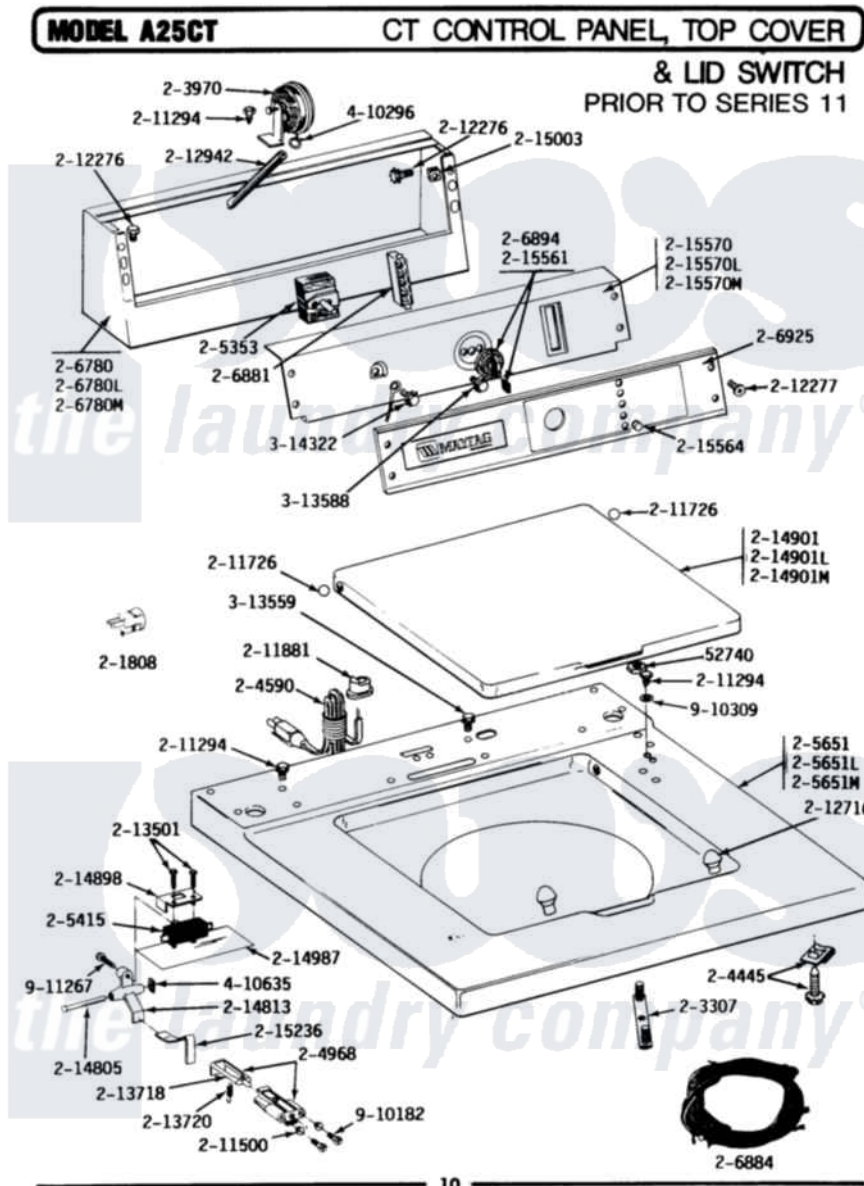

Maytag GA25CT 01 - CONTROL PANEL, TOP CVR & LID SWITCH (00)

Maytag Residential Maytag GA25CT Washer Parts Parts Diagram 01 - CONTROL PANEL, TOP CVR & LID SWITCH (00)

Click on the part number to view part

Item	Original Part Number	Replaced By	Status	Part Description
001	Y052740	62739		Nut, Lock
002	Y201808			Converter
NI	NLA		Not Available	MTG. STRAP----NA
004	203970			Switch, Water Level
005	204445			Screw And Fastener Assembly
006	204590			Cord, Power
007	204968			Plunger And Bracket Assembly--W
008	205353			Switch, DiAl-A-Fabric
009	205415	279347		Switch-Lid
010	205651		Not Available	TOP COVER-WHITE
NI	NLA		Not Available	TOP COVER-ALMOND----NA
011	206780			Control Cover Assembly
"	206780L	206780		Control Cover Assembly
NI	NLA		Not Available	CONTROL COVER ASSY
012	206881			Indicator, Light