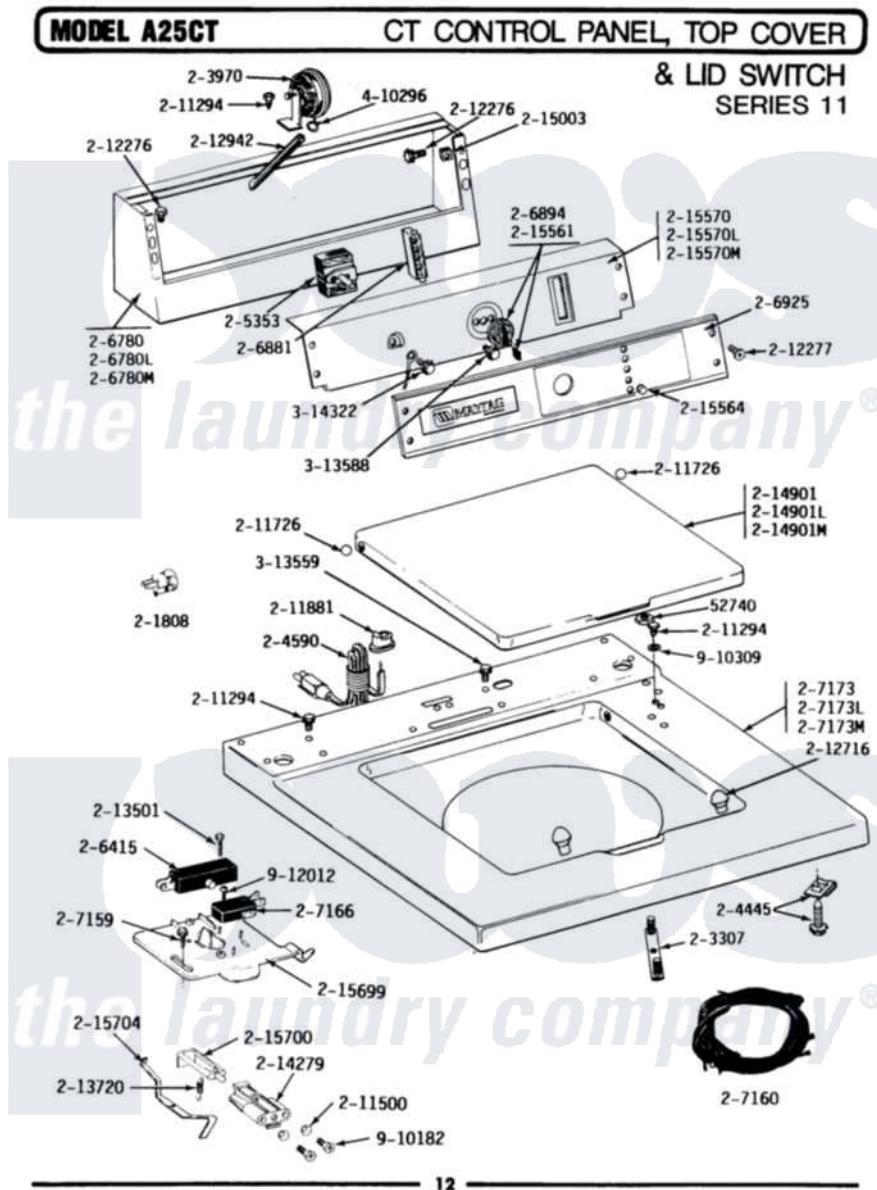

Maytag GA25CT 02 - CONTROL PANEL, TOP CVR & LID SWITCH (11)

12

Maytag Residential Maytag GA25CT Washer Parts Parts Diagram 02 - CONTROL PANEL, TOP CVR & LID SWITCH (11)

Click on the part number to view part

Item	Original Part Number	Replaced By	Status	Part Description
001	Y052740	62739		Nut, Lock
002	Y201808			Converter
NI	NLA		Not Available	MTG. STRAP----NA
004	203970			Switch, Water Level
005	204445			Screw And Fastener Assembly
006	204590			Cord, Power
NI	204968			Plunger And Bracket Assembly--W
008	205353			Switch, DiAl-A-Fabric
009	206415			Switch, Lid
010	206780			Control Cover Assembly
"	206780L	206780		Control Cover Assembly
NI	NLA		Not Available	CONTROL COVER ASSY
011	206881			Indicator, Light
NI	NLA		Not Available	WIRE HARNESS
013	206894			Knob, Selector