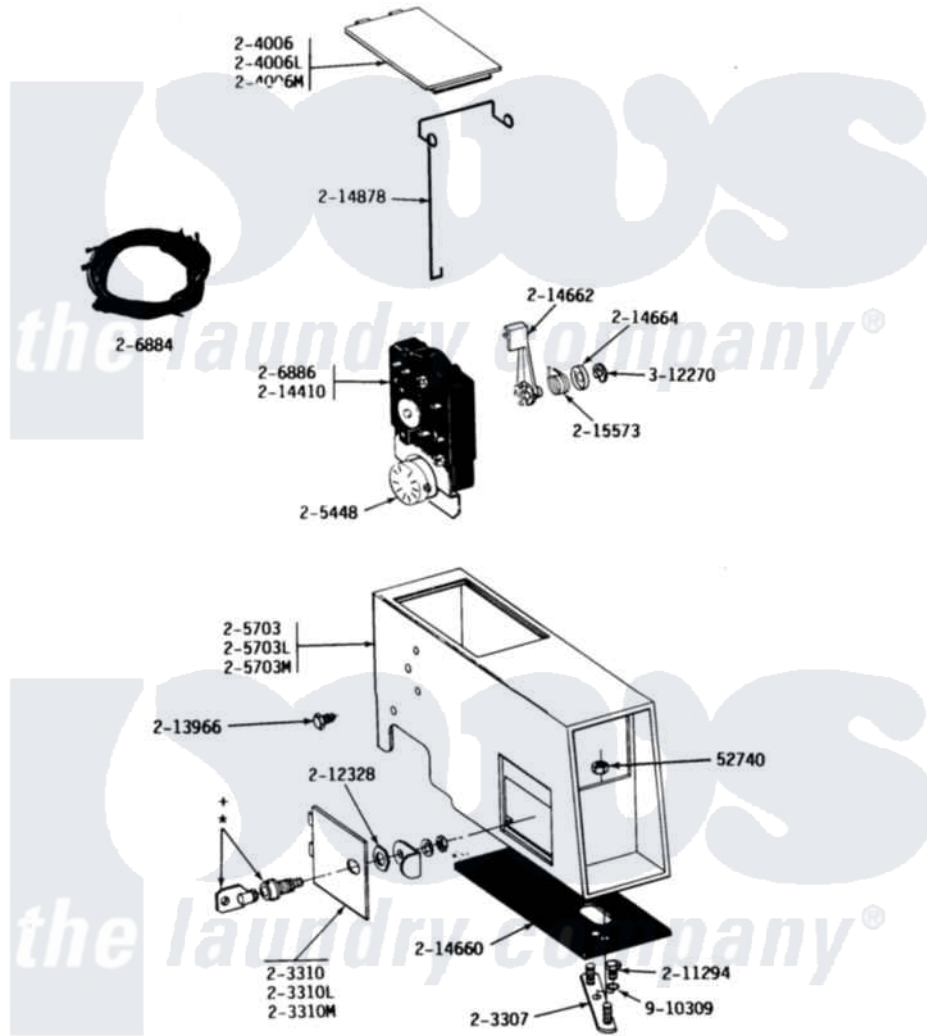

MODEL A25CT

CT CONTROL CENTER

Maytag [Residential Maytag GA25CT Washer Parts](#) Parts Diagram 03 - CONTROL CENTER
 Click on the part number to view part

Item	Original Part Number	Replaced By	Status	Part Description
001	Y052740	62739		Nut, Lock
NI	NLA		Not Available	MTG. STRAP---NA
"	NLA		Not Available	ACCESS DOOR (WHITE)
"	NLA		Not Available	ACCESS DOOR (WHITE)
005	205448		Not Available	MOTOR, TIMER (120-60)
NI	NLA		Not Available	OUTER CASE-WHITE
"	NLA		Not Available	WIRE HARNESS
008	206886	12001906		Timer
NI	Y206922	12001906		Timer
"	211294	90767		Screw, 8A X 3/8 HeX Washer Head Tapping
"	212276	W10116760		Screw
012	212328	W10139762		Hex Nut, 3/4-27
013	213966	3400014		Screw
014	214410			Label, Timer Caution
015	214660			Gasket, Control Center
016	214662	22001042		Pivot Arm, Timer

017	214664	22001398	Retainer, Spring---NA
018	214878		Latch For Access Door
019	215573		Spring, Timer
020	Y312270		Clip, Spring Retainer
021	910309		Washer, Mounting Strap