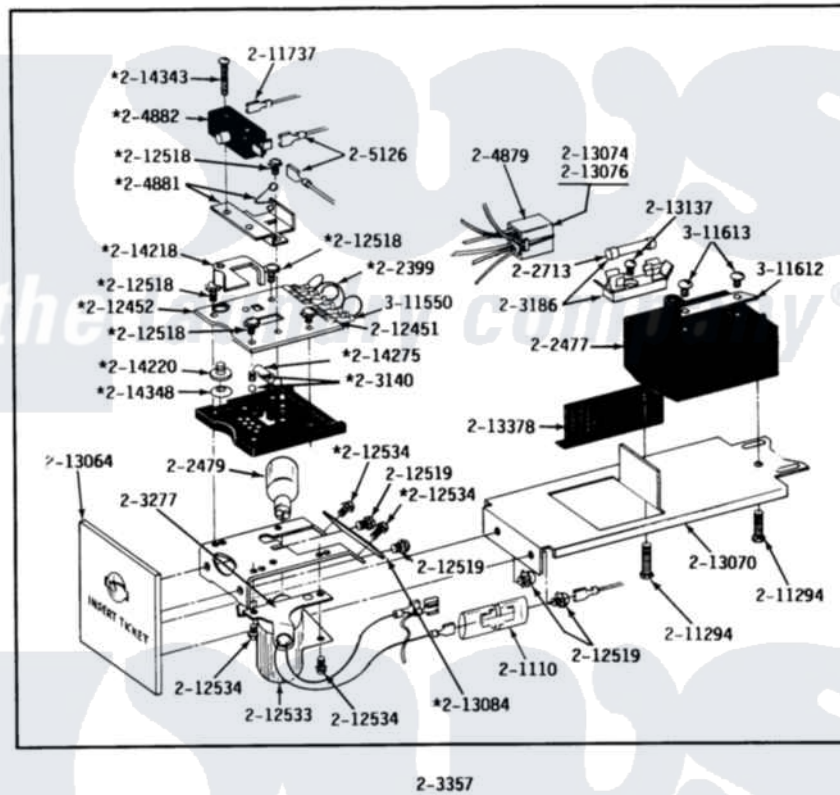

MODEL A25CT

CT CONTROL COMPONENTS

2-3357

the laundry company

Maytag [Residential Maytag GA25CT Washer Parts](#) Parts Diagram 04 - CONTROL COMPONENTS

[Click on the part number to view part](#)

Item	Original Part Number	Replaced By	Status	Part Description
001	Y201110		Not Available	CONNECTOR, WIRE (INDIC. LIGHT)
NI	NLA		Not Available	JUMPER WIRE (BLACK)
003	202477	22003292		Control As
004	202479	A3167501		Lamp Oven, Int.
NI	202509			Ticket Control Assembly
006	202713	22001555		Fuse
007	203140			Contact Ball Kit
NI	NLA		Not Available	FUSE BLOCK WITH FUSE
"	NLA		Not Available	LAMP SOCKET WITH BRACKET
"	NLA		Not Available	TICKET RECEIVER ASSEMBLY
"	NLA		Not Available	HARNESS FOR TICKET CONTROL
012	204881			Cam Plate Assembly
013	204882		Not Available	SWITCH FOR TICKET CONTROL

NI	NLA		Not Available	DOUBLE MELT CLIP W/DEFLECTO
"	NLA		Not Available	SPADE CONNECTOR
016	211294	90767		Screw, 8A X 3/8 HeX Washer Head Tapping
017	211737	248562		Terminal
NI	NLA		Not Available	OVERLAY FOR CIRCUIT BOARD
019	212452			Board, Circuit
NI	NLA		Not Available	SEMS SCREW (No.4-40 X 1/2 INC)
021	212519	488234		Screw 8-32 X 1/4
022	212533			SHIELD FOR HEAT LAMP
NI	NLA		Not Available	SCREW, SHIELD TO CONTROL
"	NLA		Not Available	FRONT PLATE F/TICKET CONTRO
"	NLA		Not Available	BRACKET FOR TICKET ASSEMBLY
026	213074			Pin Receptacle For Plug
NI	NLA		Not Available	PIN FOR PLUG
"	NLA		Not Available	TICKET DEFLECTOR
"	NLA		Not Available	SCREW (No.6 X 1/4 INCH)
"	NLA		Not Available	SHIELD
031	214218			Lever, Switch
032	214220			Adjustment Thumb Wheel
033	214275			Roller For Cam
NI	NLA		Not Available	SCREW
"	NLA		Not Available	SPRING WASHER
036	Y311550		Not Available	SPADE (MINIATURE)
037	311612		Not Available	COVER, CIRCUIT BOARD TERMINALS
038	311613	Y311711		Screw, Fuse Block