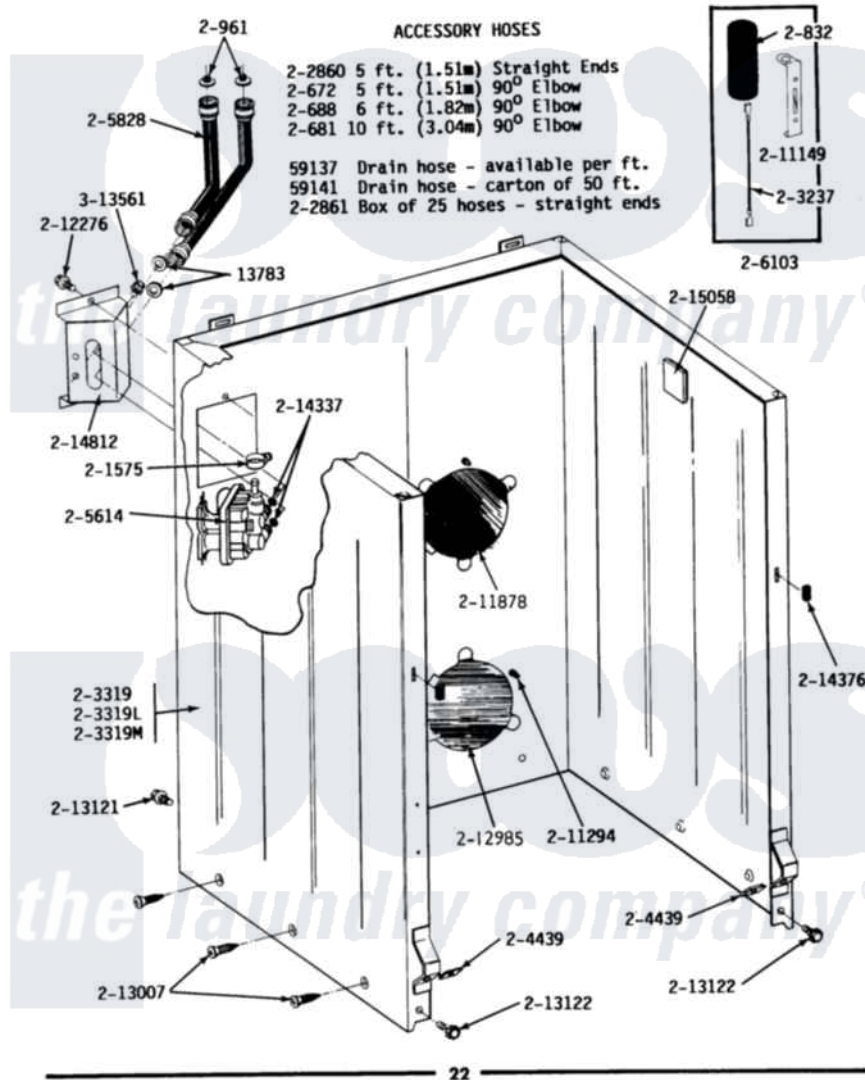

Maytag GA25CT 05 - CABINET, WATER VALVE, HOSES & FRNT PANEL

ALL MODELS

CABINET, WATER VALVE, HOSES AND FRONT PANEL

22

Maytag Residential Maytag GA25CT Washer Parts Diagram 05 - CABINET, WATER VALVE, HOSES & FRNT PANEL

Click on the part number to view part

Item	Original Part Number	Replaced By	Status	Part Description
001	Y013783			Washer, Inlet Hose
002	Y059137	Y059141		Ctn. 50 Ft. 31/32 Drain Hose
003	Y059141			Ctn. 50 Ft. 31/32 Drain Hose
NI	200461	285655		Clamp, Hose
005	200672	76314		Hose, Inlet 6 Ft. Hose With Elbow
006	200681	21001467		Hose- 10'
007	200688	76314		Hose, Inlet 6 Ft. Hose With Elbow
008	Y200832			Capacitor
NI	200908	285655		Clamp, Hose
010	200961	12001413		Strainer And Washer Kit
NI	201112	76660		Break-Sphn
012	201575			Clamp, Hose
013	202860			Inlet Hose Assembly
014	202861	202860		Inlet Hose Assembly

015	203237		No.17 Wire With Terminal
NI	NLA	Not Available	CABINET-WHITE
017	204439		Screw And Fstner Assembly
018	205614	205613	Water Valve
019	205828	202860	Inlet Hose Assembly
020	206103		Capacitor Kit
NI	211111	16272	Connector, Straight
022	211149		Clip, Capacitor
023	211294	90767	Screw, 8A X 3/8 HeX Washer Head Tapping
NI	211448		Clamp
"	NLA	Not Available	PLATE, ACCESS
026	212276	W10116760	Screw
NI	212982	22001650	Fastener, Spring
028	212985	22002924	Plate, Access
NI	212998	Not Available	PANEL, FRONT (WHT)
"	212998L	Not Available	FRONT PANEL-ALMOND
"	NLA	Not Available	FRONT PANEL-HARVEST WHEAT
030	213007		Xfor Cabinet See Cabinet, Back
031	213121	3400111	Screw, 12-14 X 5/8
032	213122	27001200	Screw
NI	213846		Guard, Belt
034	214337	96160	Screen
035	214376	22002331	Spacer, Front Panel
NI	214768	211704	Hose, Drain
037	214812	22002361	Bracket, Water Valve
NI	215057	211704	Hose, Drain
039	215058		Pad, Cabinet Bumper
NI	Y310842	8182296	Screw, Agitator
"	Y313561		Screw----NA