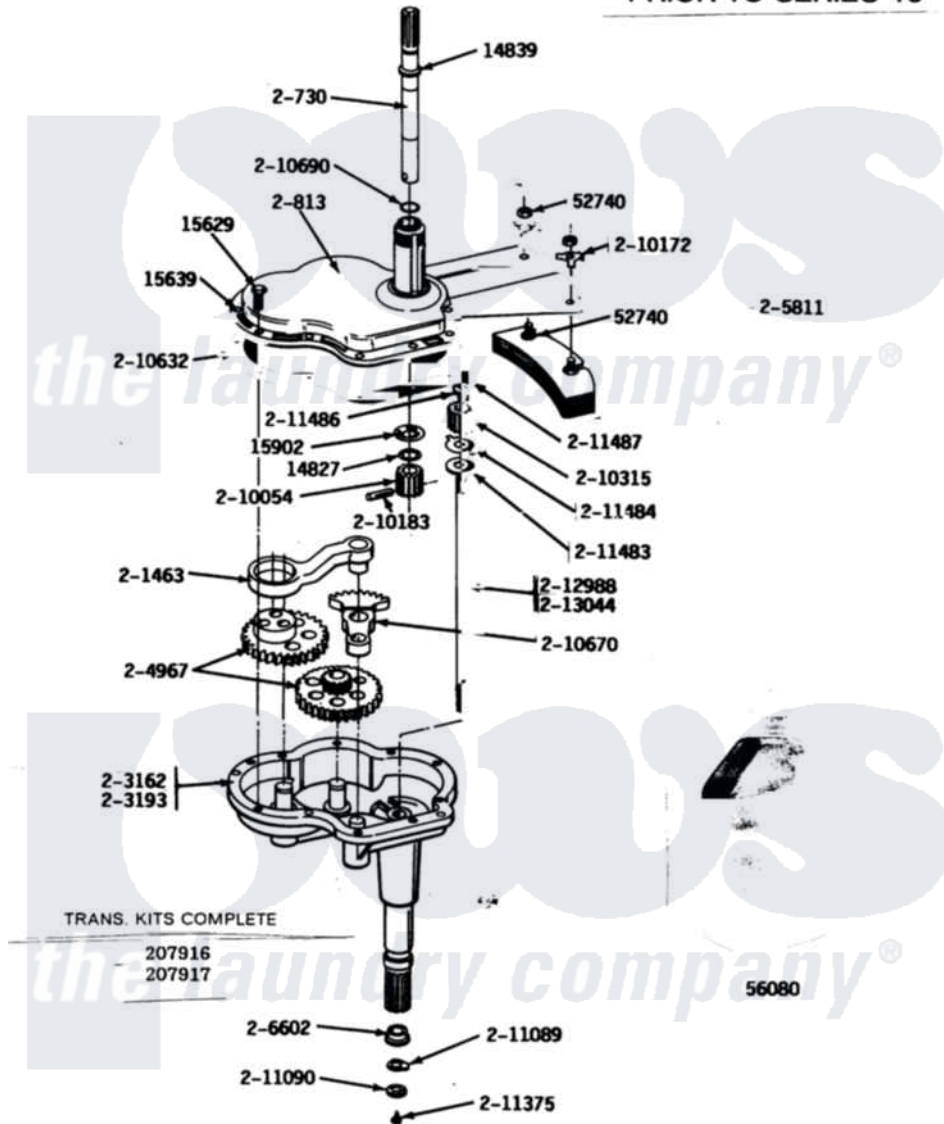

Maytag GA25CT 07 - TRANSMISSION (SERIES 00)

ALL MODELS

TRANSMISSION
PRIOR TO SERIES 10

Maytag Residential Maytag GA25CT Washer Parts Parts Diagram 07 - TRANSMISSION (SERIES 00)
Click on the part number to view part

Item	Original Part Number	Replaced By	Status	Part Description
001	Y014827			Washer-Center Shaft
002	Y014839			Collar-Drive Shaft
003	Y015629			Bolt, Grinding Chamber
NI	NLA		Not Available	DOWEL PIN
005	Y015902			Spring For Agitator
006	Y052740	62739		Nut, Lock
007	Y056080	6-0560800		Oil
008	200730	22002124		Shaft- Agi
NI	NLA		Not Available	GEAR CASE COVER ASSEMBLY
"	NLA		Not Available	PITMAN WITH WRIST PIN
"	NLA		Not Available	GEAR HOUSING W/STUDS & TUBE
"	NLA		Not Available	PART NOT USED
013	204967			Gear Kit-Power Fin Agitator
NI	NLA		Not Available	COUNTERWEIGHT
015	206602	207843		Lip Seal Repair Kit

016	210054			Pinion
NI	NLA		Not Available	LOCK WASHER
018	210183			Groove Pin
019	210315			Pinion
020	210632	22210632		Gasket
NI	NLA		Not Available	SEGMENT
022	210690			Seal, Rubber
023	211089			Lug, Stop Pulley
024	211090	22003555		Washer, Stop Lug
025	211375	681582		Screw
026	211483	6-2114830		Washer- SP
027	211484			Washer, Lug
028	211486			Screw, 3/8-16 X 1/2 Inch
NI	NLA		Not Available	GROOV-PIN
030	212988			Part Not Used
031	213044			Shaft, Center