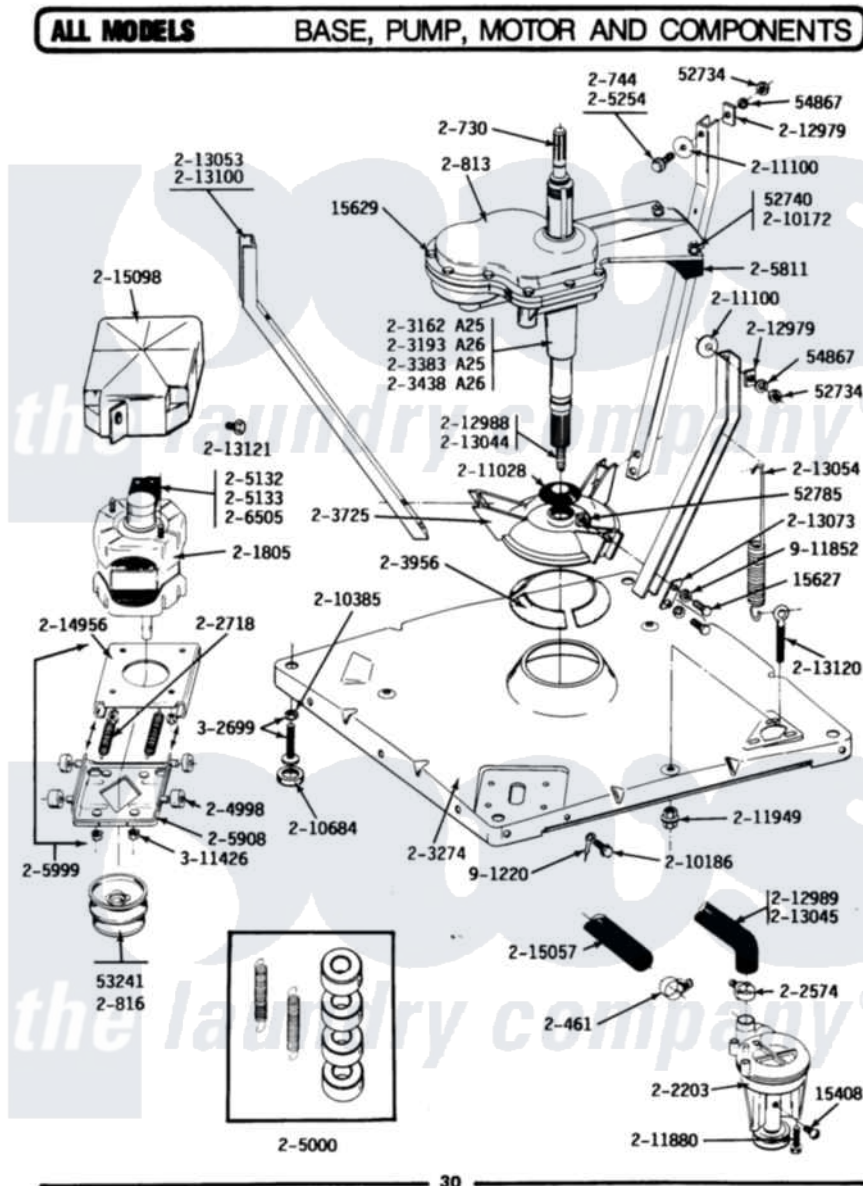

Maytag GA25CT 09 - BASE, PUMP, MOTOR & COMPONENTS

Maytag Residential Maytag GA25CT Washer Parts Parts Diagram 09 - BASE, PUMP, MOTOR & COMPONENTS
 Click on the part number to view part

Item	Original Part Number	Replaced By	Status	Part Description
001	Y015408	22003235		Screw, Bearing Insert
002	Y015627			Screw- Hex
003	Y015629			Bolt, Grinding Chamber
004	Y052734			Nut, Carrage Bolts And Bracket
005	Y052785			Nut, Brace To Damper
006	Y053241			Set Screw, Motor Pulley
007	Y054867			Washer, Lock
008	200461	285655		Clamp, Hose
009	200730	22002124		Shaft- Agi
010	200744	W10175939		Bolt
NI	NLA		Not Available	GEAR CASE COVER ASSEMBLY
012	200816	6-2008160		Pulley- MO
013	201805	12002351		Motor-Drve
014	202203	6-2022030		Pump As Pa
015	202574	3367052		Clamp, Hose