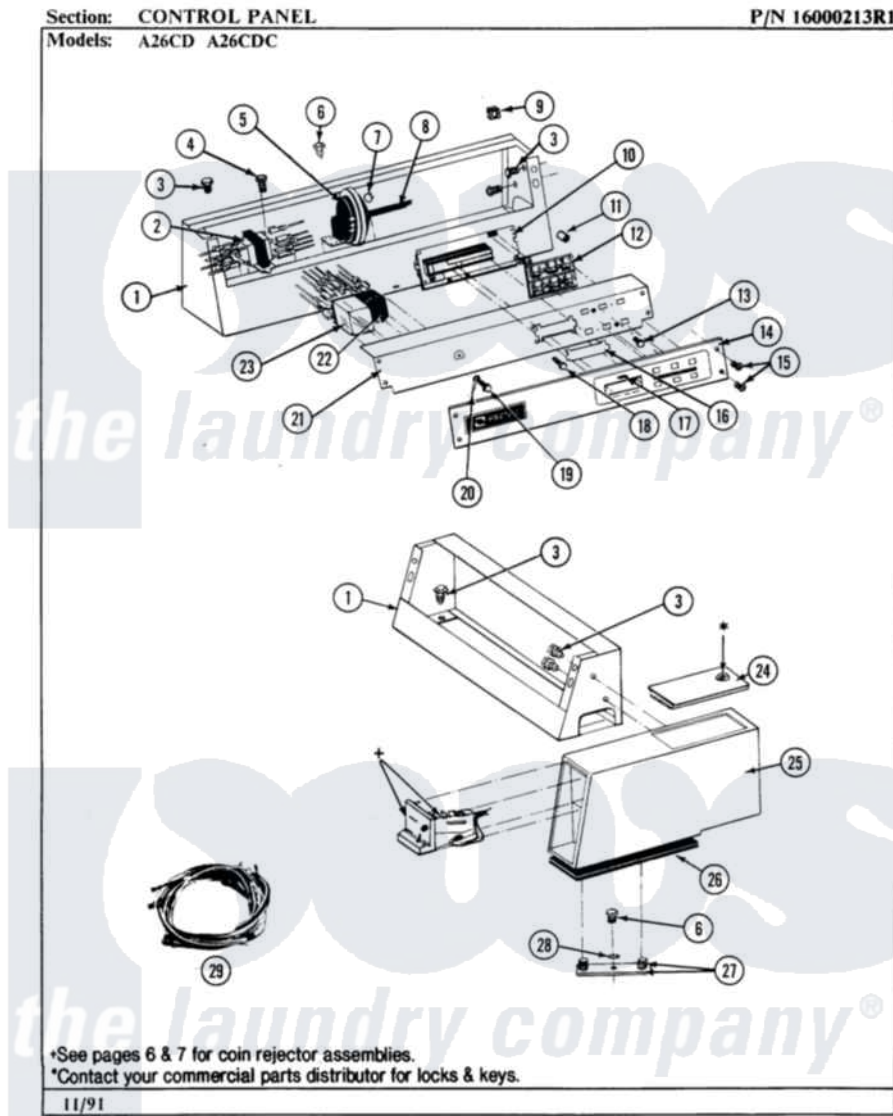

# Maytag GA26CDC 01 - CONTROL PANEL

Maytag Residential Maytag GA26CDC Washer Parts Parts Diagram 01 - CONTROL PANEL  
 Click on the part number to view part

Item	Original Part Number	Replaced By	Status	Part Description
001	<a href="#">206780</a>			Control Cover Assembly
"	206780L	<a href="#">206780</a>		Control Cover Assembly
"	NLA		Not Available	CONTROL COVER ASSY
002	<a href="#">207766</a>			Transformer
003	212276	<a href="#">W10116760</a>		Screw
004	<a href="#">Y313559</a>			Screw
005	203263	<a href="#">22004474</a>		Switch- Pr
006	211294	<a href="#">90767</a>		Screw, 8A X 3/8 HeX Washer Head Tapping
007	410296	<a href="#">596669</a>		Clamp, Manifold
008	212942	<a href="#">22001619</a>		Tube, Water Level Switch
009	<a href="#">215003</a>			Fastener, Panel And Bracket
010	<a href="#">206828</a>			Battery
"	<a href="#">912077</a>			Locknut, Reader Harness
"	NLA		Not Available	CIRCUIT BOARD ASSY
011	<a href="#">Y215513</a>			Standoff, Circuit Board
				Push Button And Switch