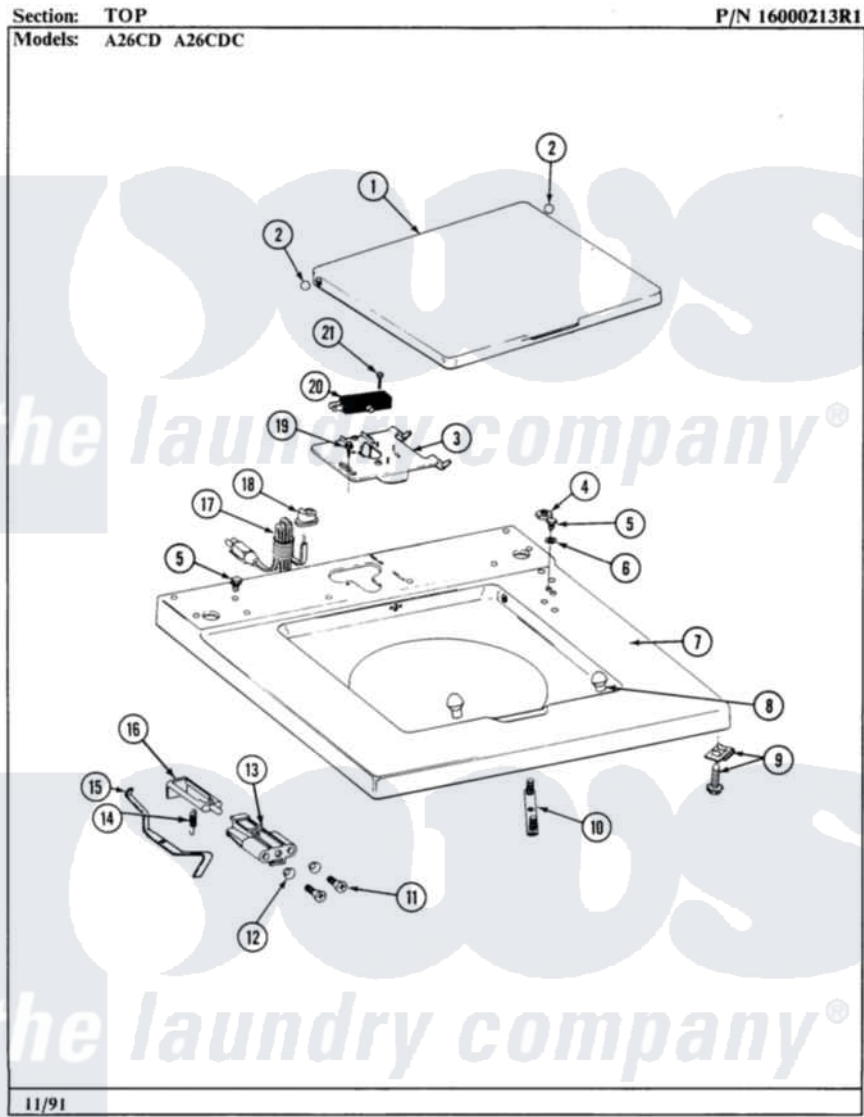

Maytag GA26CDC 02 - TOP

4

Maytag [Residential Maytag GA26CDC Washer Parts](#) Parts Diagram 02 - TOP
Click on the part number to view part

Item	Original Part Number	Replaced By	Status	Part Description
001	214901		Not Available	LID-WHITE
"	NLA		Not Available	LID-ALMOND
002	211726			Hinge, Ball Lid
003	Y215699	22001678		Bracket, Switch And Fuse
004	Y052740	62739		Nut, Lock
005	211294	90767		Screw, 8A X 3/8 HeX Washer Head Tapping
006	910309			Washer, Mounting Strap
007	207173		Not Available	TOP COVER ASSEMBLY (WHT)
"	NLA		Not Available	TOP COVER ASSY ALM
008	212716			Bumper, Lid
009	204445			Screw And Fastener Assembly
010	NLA		Not Available	MTG. STRAP---NA
011	910182	25-7809		Screw, No.6-20 1/2 Flthd Torx
012	211500			Washer, Bracket To Top Cover
013	201068			Plunger And Bracket

013	204900		Assembly--W
014	213720		Spring, Lid Switch
015	215704		Lever, Unbalance
016	NLA	Not Available	LID SWITCH PLUNGER
017	204590		Cord, Power
018	211881		Grommet, Cord Part Not Used- Gas Models Only
019	207159	489355	Screw, 8 X 1/2
020	205415	279347	Switch-Lid
021	213501		Screw, No.6-20 X 1-1/8 Inch