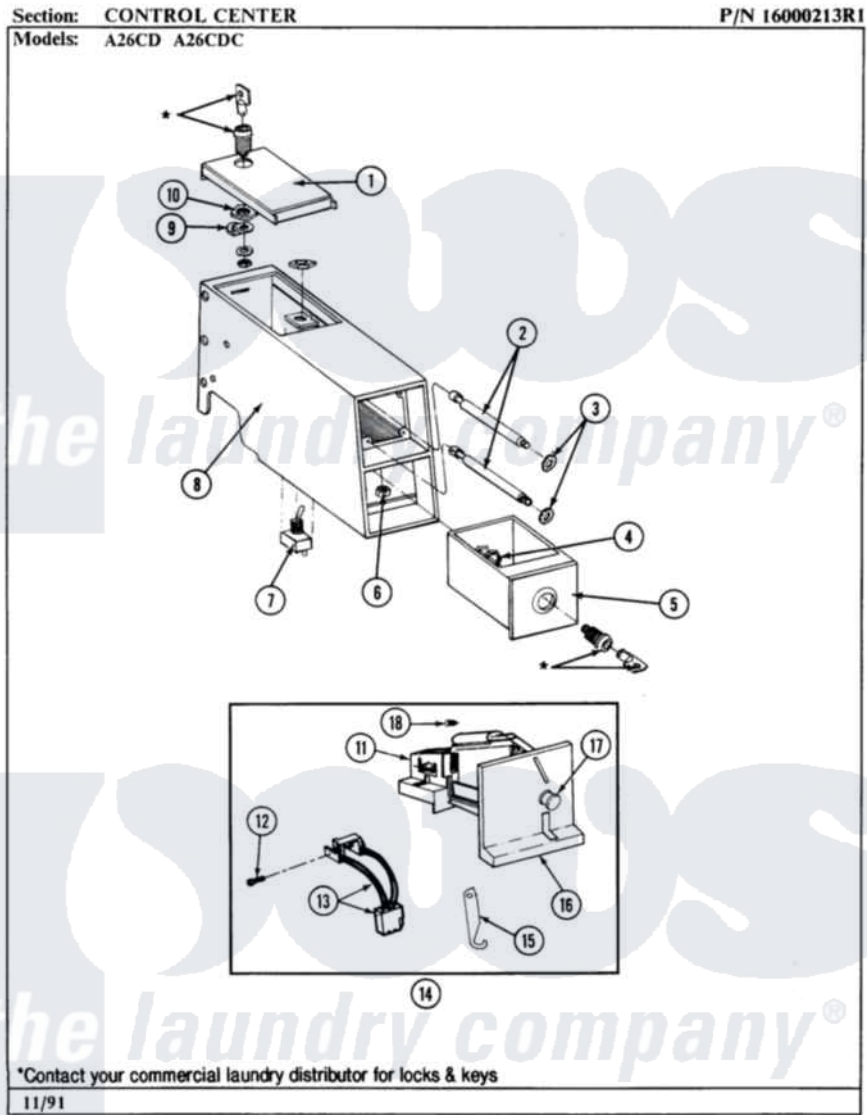

Maytag GA26CDC 03 - CONTROL CENTER

6

Maytag [Residential Maytag GA26CDC Washer Parts](#) Parts Diagram 03 - CONTROL CENTER
Click on the part number to view part

Item	Original Part Number	Replaced By	Status	Part Description
001	203188		Not Available	TIMER ACCESS DOOR (WHT)
"	203188L		Not Available	ACCESS DOOR-ALMOND
"	203188M		Not Available	ACCESS DOOR-HARVEST WHEAT
002	213035			Bolt, Locking
003	910181			Lockwasher, Terminal Block
004	212328	W10139762		Hex Nut, 3/4-27
005	207912	208884		Coin Box K
"	207912L	208884		Coin Box K
"	NLA		Not Available	COIN BOX - HARVEST WHEAT
006	Y052740	62739		Nut, Lock
007	206794		Not Available	SWITCH (W/NUT)
008	207940	22001407		Case, Coin Slide
"	207940L	22001408		(ALM)
"	NLA		Not Available	CONTROL CENTER CASE HARVEST WH

009	213750	W10133266	Cam-Lock
010	212328	W10139762	Hex Nut, 3/4-27
011	207949		Rejector, Coin
012	314665		Screw, Switch Assembly
013	206799		Optic Switch Assembly
014	NLA	Not Available	COIN DROP ASSY 25 CENTS
015	216011		Spring, Return Button
016	216010	Y208306	Kit- Mtg C
017	216009		BUTTON, RETURN
018	NLA	Not Available	SCREW FOR CAUTION PLATE----NA