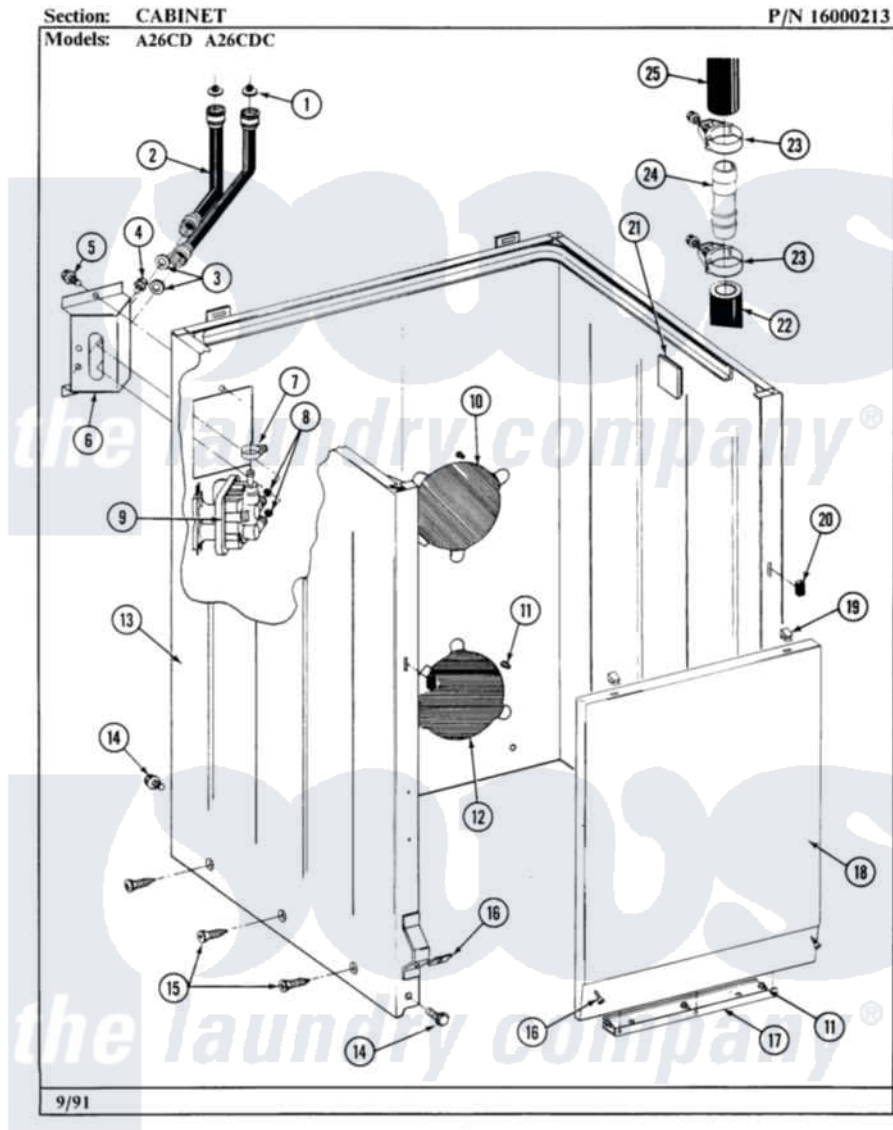

Maytag GA26CDC 04 - CABINET

8

Maytag [Residential Maytag GA26CDC Washer Parts](#) Parts Diagram 04 - CABINET
Click on the part number to view part

Item	Original Part Number	Replaced By	Status	Part Description
001	200961	12001413		Strainer And Washer Kit
002	205828	202860		Inlet Hose Assembly
003	Y013783			Washer, Inlet Hose
004	Y313561			Screw----NA
005	212276	W10116760		Screw
006	214812	22002361		Bracket, Water Valve
007	201575			Clamp, Hose
008	214337	96160		Screen
009	205614	205613		Water Valve
010	NLA		Not Available	PLATE, ACCESS
011	211294	90767		Screw, 8A X 3/8 HeX Washer Head Tapping
012	212985	22002924		Plate, Access
013	NLA		Not Available	CABINET-WHITE
014	213121	3400111		Screw, 12-14 X 5/8
015	213007			Xfor Cabinet See Cabinet, Back

016	204439		Screw And Fstner Assembly
017	213846		Guard, Belt
018	212998	Not Available	PANEL, FRONT (WHT)
"	212998L	Not Available	FRONT PANEL-ALMOND
"	NLA	Not Available	FRONT PANEL-HARVEST WHEAT
019	212982	22001650	Fastener, Spring
020	214376	22002331	Spacer, Front Panel
021	215058		Pad, Cabinet Bumper
022	214768	211704	Hose, Drain
023	200461	285655	Clamp, Hose
024	211111	16272	Connector, Straight
025	215057	211704	Hose, Drain