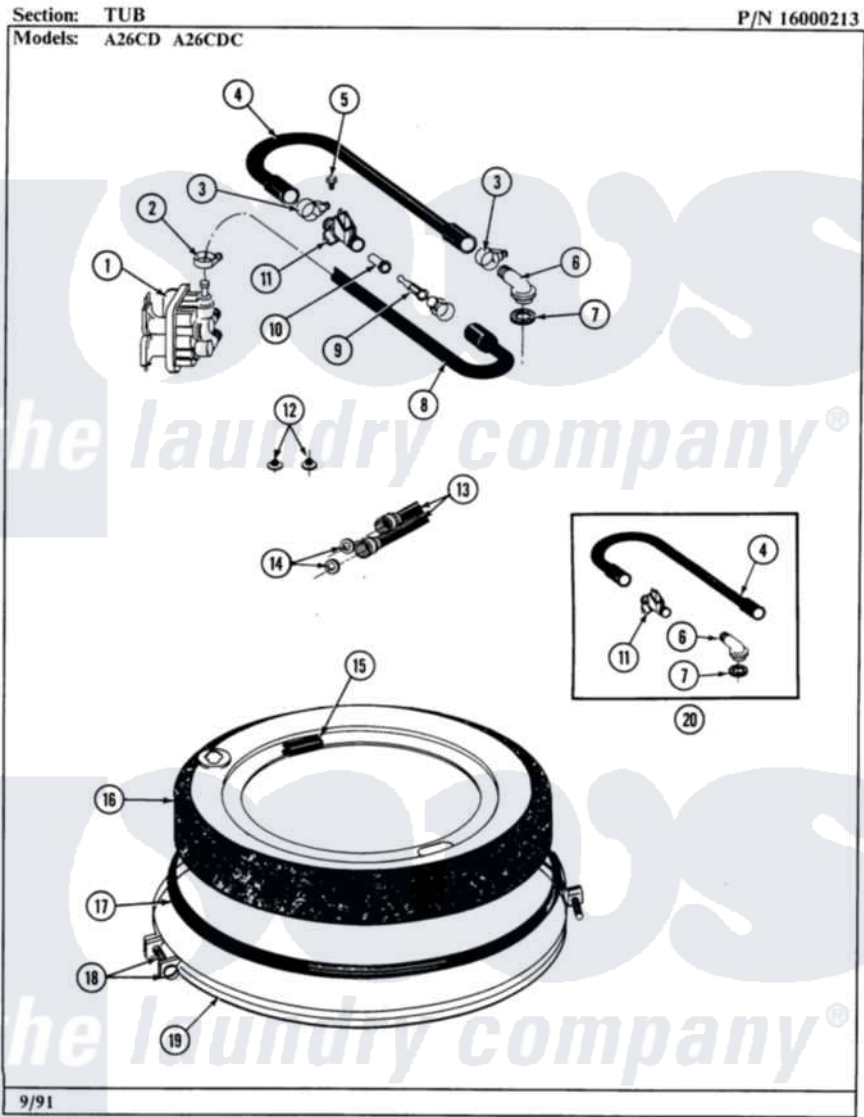

Maytag GA26CDC 05 - TUB COVER

10

Maytag Residential Maytag GA26CDC Washer Parts Parts Diagram 05 - TUB COVER
Click on the part number to view part

Item	Original Part Number	Replaced By	Status	Part Description
001	205614	205613		Water Valve
002	201575			Clamp, Hose
003	202515	596669		Clamp, Manifold
004	Y215234			Hose, Injector Fill
005	312620			Screw, Sems
006	215235			Tube, Injector
007	215233			Seal For Injector Tube
008	213013			Hose, Injector
009	213015			Nozzle, Injector
010	213016	216201		Nozzle
011	215447			Sleeve For Injector
012	200961	12001413		Strainer And Washer Kit
013	205828	202860		Inlet Hose Assembly
014	Y013783			Washer, Inlet Hose
015	215232			Bumper, Unbalance
016	206380		Not Available	COVER, TUB

017

[211232](#)

Seal, Tub Cover

018

[205529](#)

Nut And Bolt Kit For Tub Clam

019

[200846](#)

Clamp - Tub Cover

020

206683

[206680](#)

Water Injector Assembly