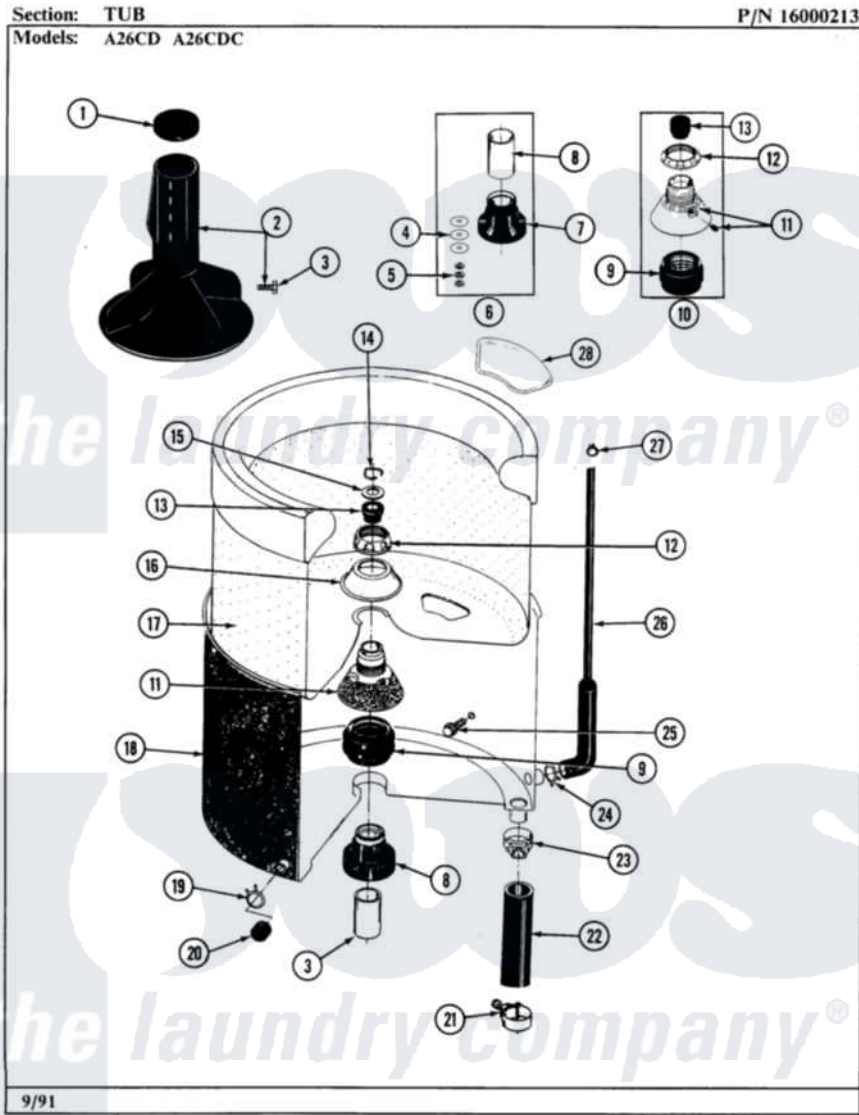

Maytag GA26CDC 06 - TUB

12

Maytag [Residential Maytag GA26CDC Washer Parts](#) Parts Diagram 06 - TUB
Click on the part number to view part

Item	Original Part Number	Replaced By	Status	Part Description
001	215532			Cap, Agitator
002	207119	207228		Agitator W/Lock Screw
003	206478		Not Available	SCREW & WASHER FOR AGITATOR
004	211100			Washer, Outer Tub
005	Y054867			Washer, Lock
006	204013	6-2040130		Tub Bearin
007	200824	6-2040130		Tub Bearin
008	211130			Bearing Liner, Tub Bearing
009	201537	6-2095720		Mounting S
010	204012	6-2095720		Mounting S
011	202521	6-2095720		Mounting S
012	211047	6-2110472		Nut- Clamp
013	Y0A4298	6-0A57420		Seal- Agitator
014	Y015667			Retaining Ring
015	Y015666			Washer, Retaining -
016	211210			Washer, Clamping Nut

017	207831		Not Available	TUB, INNER (W/PLUG)
018	205484			Tub, Outer Part Not Used
019	214739	596669		Clamp, Manifold
020	214725			Cap For Spout-Outer Tub
021	202574	3367052		Clamp, Hose
022	213045			Hose, Outer Tub Part Not Used
023	200900	616099		Clamp
024	211641			Clamp, 1-1/16"
025	200744	W10175939		Bolt
"	205254	W10175938		Bolt
026	212942	22001619		Tube, Water Level Switch
027	410296	596669		Clamp, Manifold
028	215980			Plug, Filter Hole