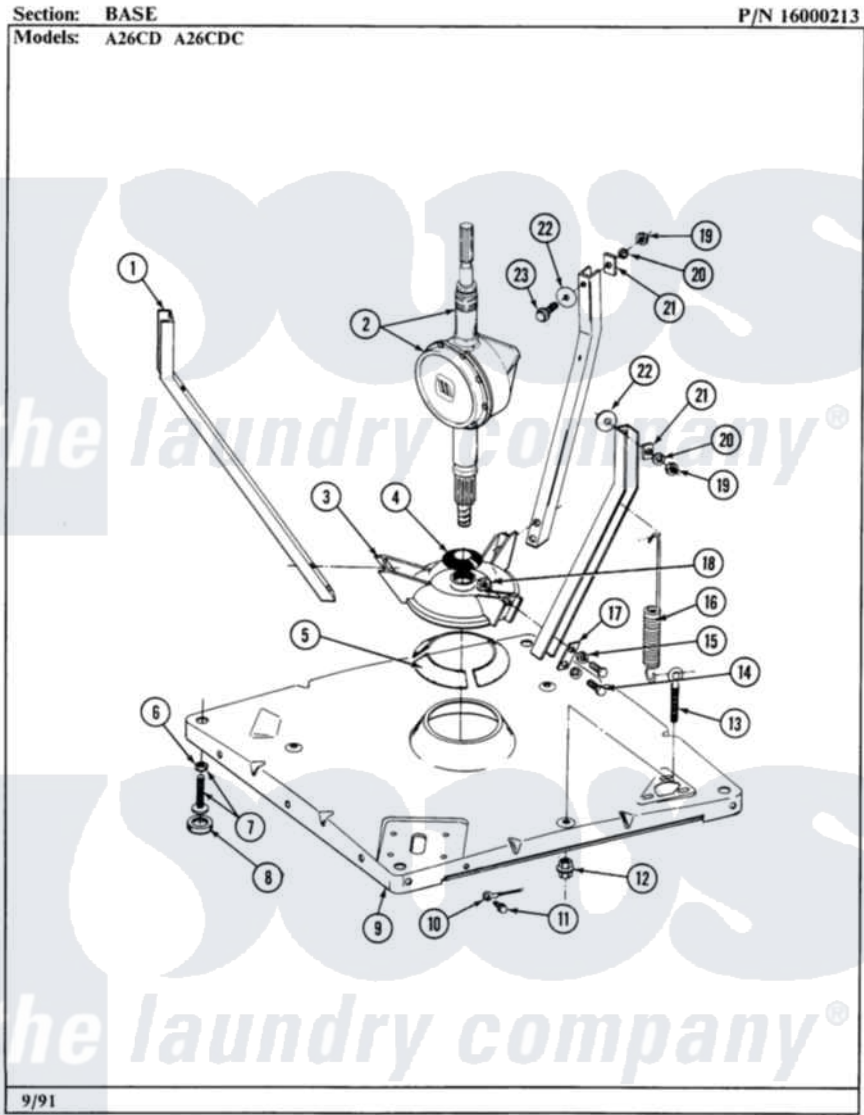

Maytag GA26CDC 08 - BASE

16

Maytag [Residential Maytag GA26CDC Washer Parts](#) Parts Diagram 08 - BASE
Click on the part number to view part

Item	Original Part Number	Replaced By	Status	Part Description
001	213053			Brace, Tub Part Not Used
002	206707	6-2097750		Trans Dee
003	203725			Damper W/Bolt And Clip
004	211028	22001586		Deflector, Water
005	203956			Damper Pad Kit
006	210385			Lock Nut For Adjustable Leg
007	Y302699	22003428		Leg, Adjustable
008	210684			Foot, Adjustable Leg
009	203274			Base With Damper Pads
010	204807			Ground Wire, Supp. Plte To Top Cover
011	210186	3370225		Screw
012	211949			Nut, Adjustment Eyebolt
013	213120	216416		Bolt, Eye/Centering Spring
014	Y015627			Screw- Hex
015	911852	486009		Lockwasher
016	213054			Centering Spring - 3 Used

017	213073		Washer, Double Brace
018	Y052785		Nut, Brace To Damper
019	Y052734		Nut, Carrage Bolts And Bracket
020	Y054867		Washer, Lock
021	212979	Not Available	WASHER, TUB BRACE
022	211100		Washer, Outer Tub
023	200744	W10175939	Bolt
"	205254	W10175938	Bolt